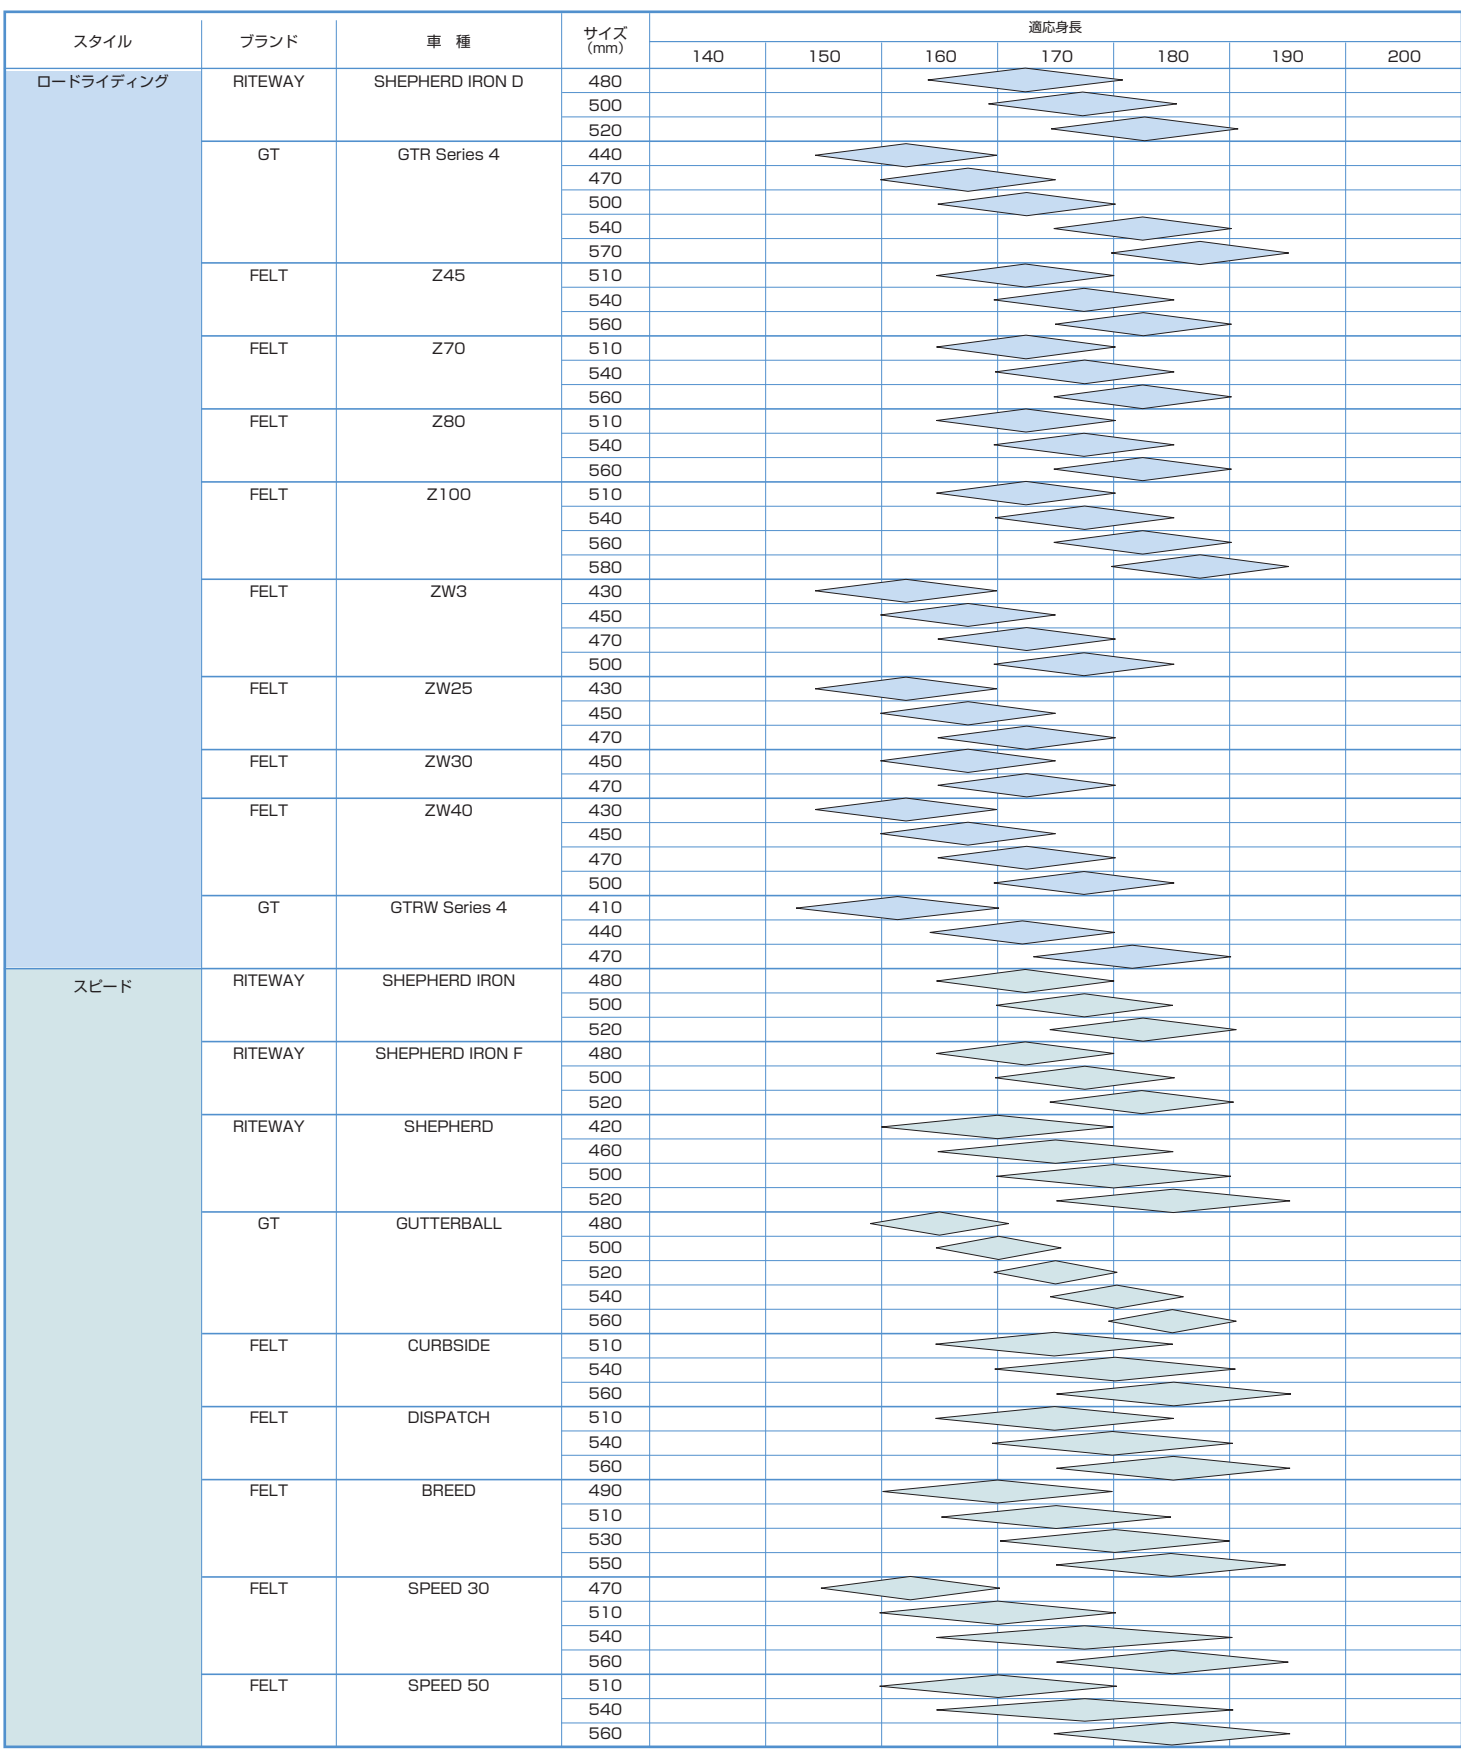

スタイル別適応身長

(注) 適応身長は目安にすぎません。個人差がありますので実車にまたがって確かめください。