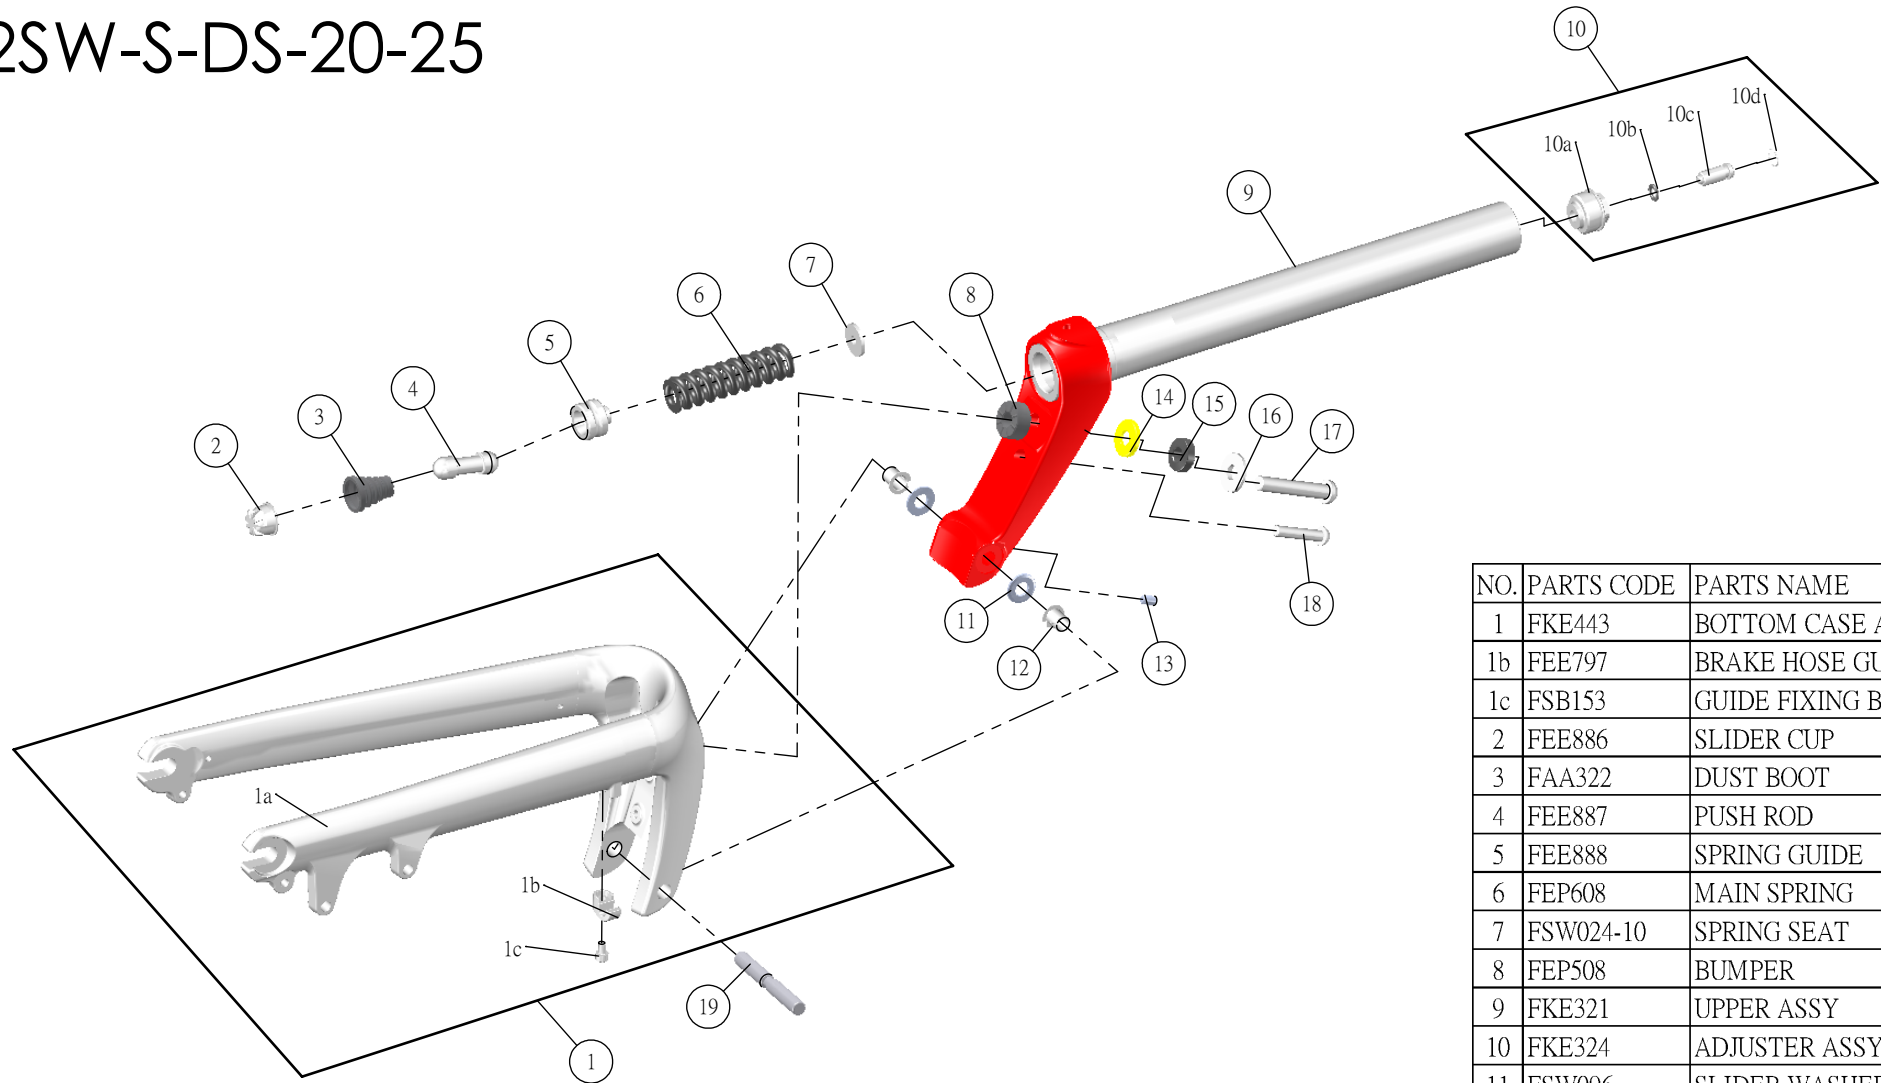

SUNTOUR

SF12SW-S-DS-20-25

NO.	PARTS CODE	PARTS NAME	QT
1	FKE443	BOTTOM CASE ASSY	1
1b	FEE797	BRAKE HOSE GUIDE	1
1c	FSB153	GUIDE FIXING BOLT	1
2	FEE886	SLIDER CUP	1
3	FAA322	DUST BOOT	1
4	FEE887	PUSH ROD	1
5	FEE888	SPRING GUIDE	1
6	FEP608	MAIN SPRING	1
7	FSW024-10	SPRING SEAT	1
8	FEP508	BUMPER	1
9	FKE321	UPPER ASSY	1
10	FKE324	ADJUSTER ASSY	1
11	FSW096	SLIDER WASHER	2
12	FEE889	METAL BUSHING	2
13	FSB161	SET SCREW	1
14	FSW100	SPACER	1
15	FEP518	REBOUND RUBBER	1
16	FSW097	REBOUND WASHER	1
17	FSB162	FIXING BOLT	1
18	FSB166	FIXING BOLT	1
19	FSP018	HINGE PIN	1