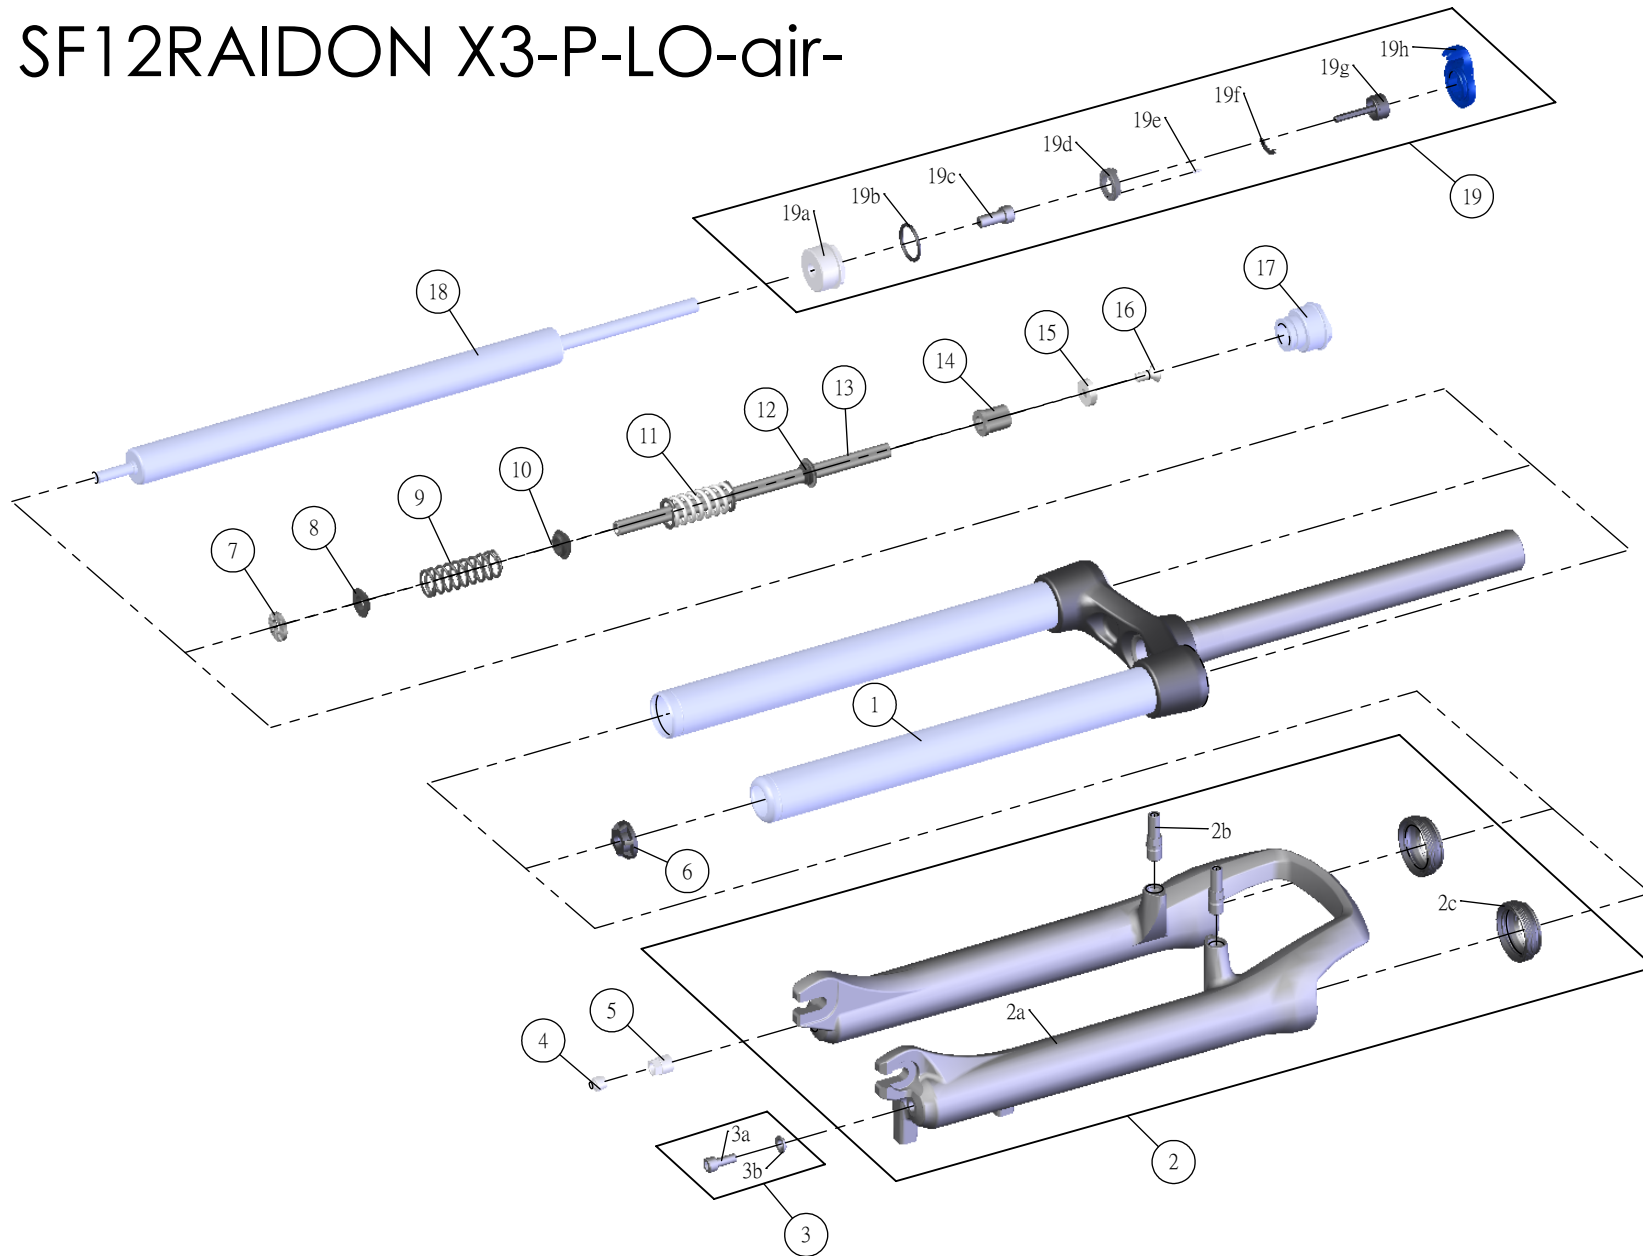

SF SUNTOUR

SF12RAIDON X3-P-LO-air-

NO.	PARTS CODE	PARTS NAME	100	120	QT
1	FKE218-22	UPPER ASSY	*	*	1
2	FKE369-60	BOTTOM CASE ASSY	*	*	1
2c	FAA169-20	DUST SEAL	*	*	2
3	FKA044	FIXING BOLT SET	*	*	1
4	FAA150	VALVE CAP	*	*	1
5	FSN017-01	FIXING NUT	*	*	1
6	FEE829	BOTTOM STOPPER	*	*	1
7	FEP052-10	REBOUND RUBBER	*	*	1
8	FEE555-20	REBOUND SPRING GUIDE 3	*	*	1
9	FEP304	REBOUND SPRING 1	*	*	1
10	FEE555-10	REBOUND SPRING GUIDE 2	*	*	1
11	FEP305	REBOUND SPRING 2	*	*	1
12	FEE555-00	REBOUND SPRING GUIDE 1	*	*	1
13	FEE048-47	SUPPORT TUBE	*	*	1
14	FEE247	REBOUND SPACER	*	*	1
15	FEE047	SUPPORT PLATE	*	*	1
16	FSB044	SUPPORT BOLT	*	*	1
17	FEE261-20	DAMPER CAP	*	*	1
18	FUN080-00	LO-Air UNIT	*	*	1
19	FKE027-35	LO TOP CAP ASSY	*	*	1