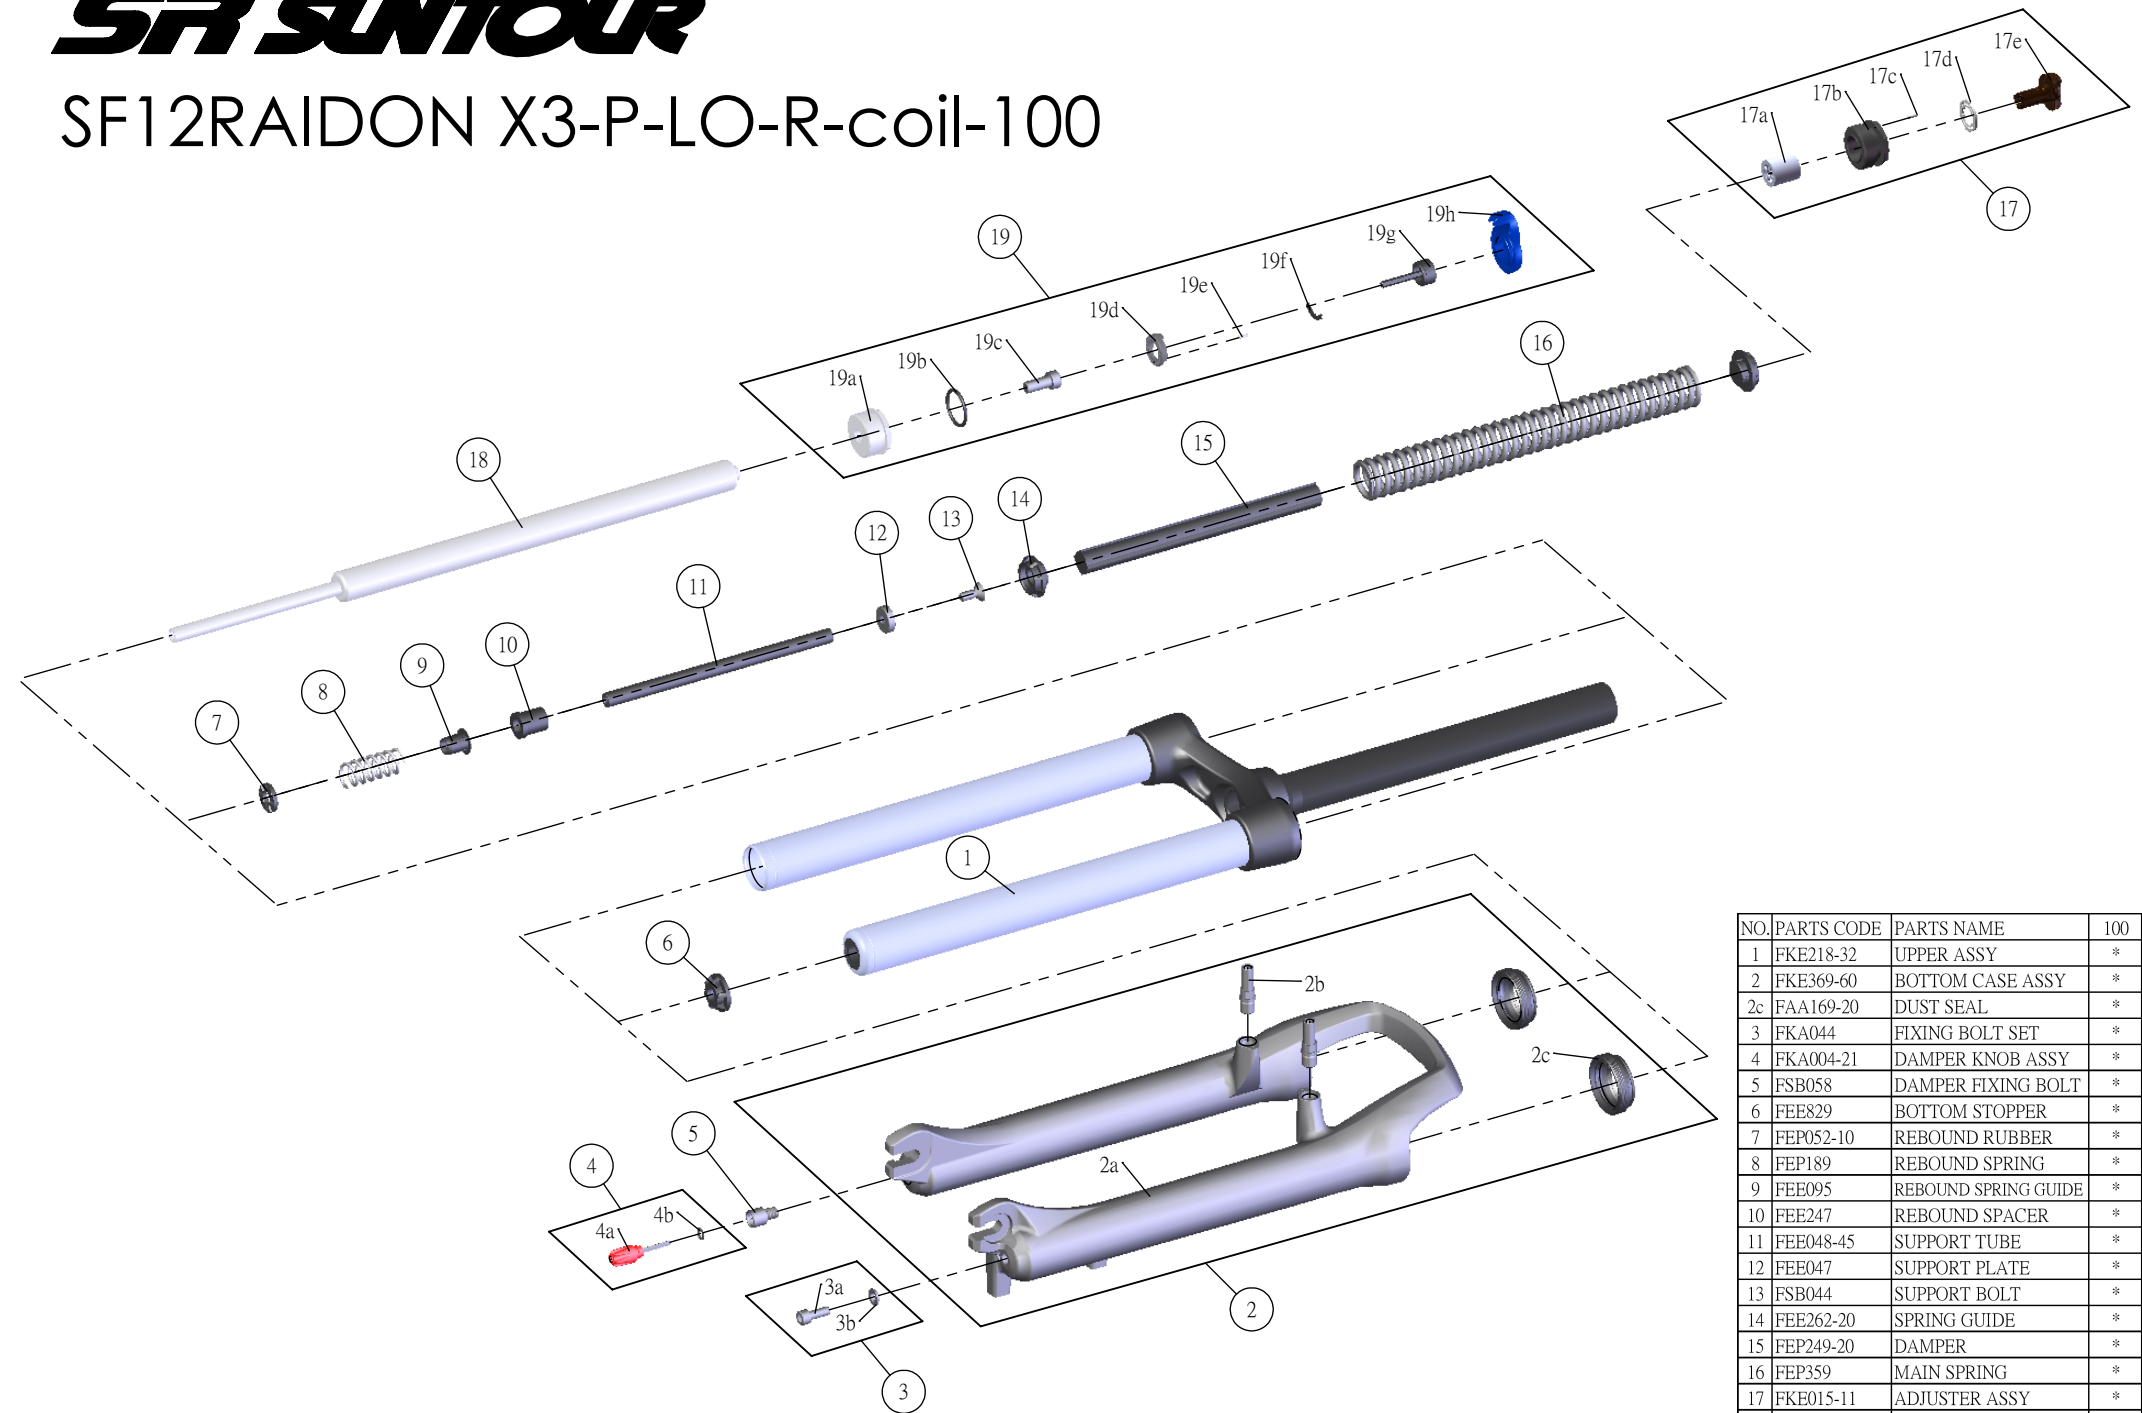

## SF12RAIDON X3-P-LO-R-coil-100

NO.	PARTS CODE	PARTS NAME	100	QT
1	FKE218-32	UPPER ASSY	*	1
2	FKE369-60	BOTTOM CASE ASSY	*	1
2c	FAA169-20	DUST SEAL	*	2
3	FKA044	FIXING BOLT SET	*	1
4	FKA004-21	DAMPER KNOB ASSY	*	1
5	FSB058	DAMPER FIXING BOLT	*	1
6	FEE829	BOTTOM STOPPER	*	1
7	FEP052-10	REBOUND RUBBER	*	1
8	FEP189	REBOUND SPRING	*	1
9	FEE095	REBOUND SPRING GUIDE	*	1
10	FEE247	REBOUND SPACER	*	1
11	FEE048-45	SUPPORT TUBE	*	1
12	FEE047	SUPPORT PLATE	*	1
13	FSB044	SUPPORT BOLT	*	1
14	FEE262-20	SPRING GUIDE	*	2
15	FEP249-20	DAMPER	*	1
16	FEP359	MAIN SPRING	*	1
17	FKE015-11	ADJUSTER ASSY	*	1
18	FUN070-00	LO-R UNIT	*	1
19	FKE027-35	LO TOP CAP ASSY	*	1