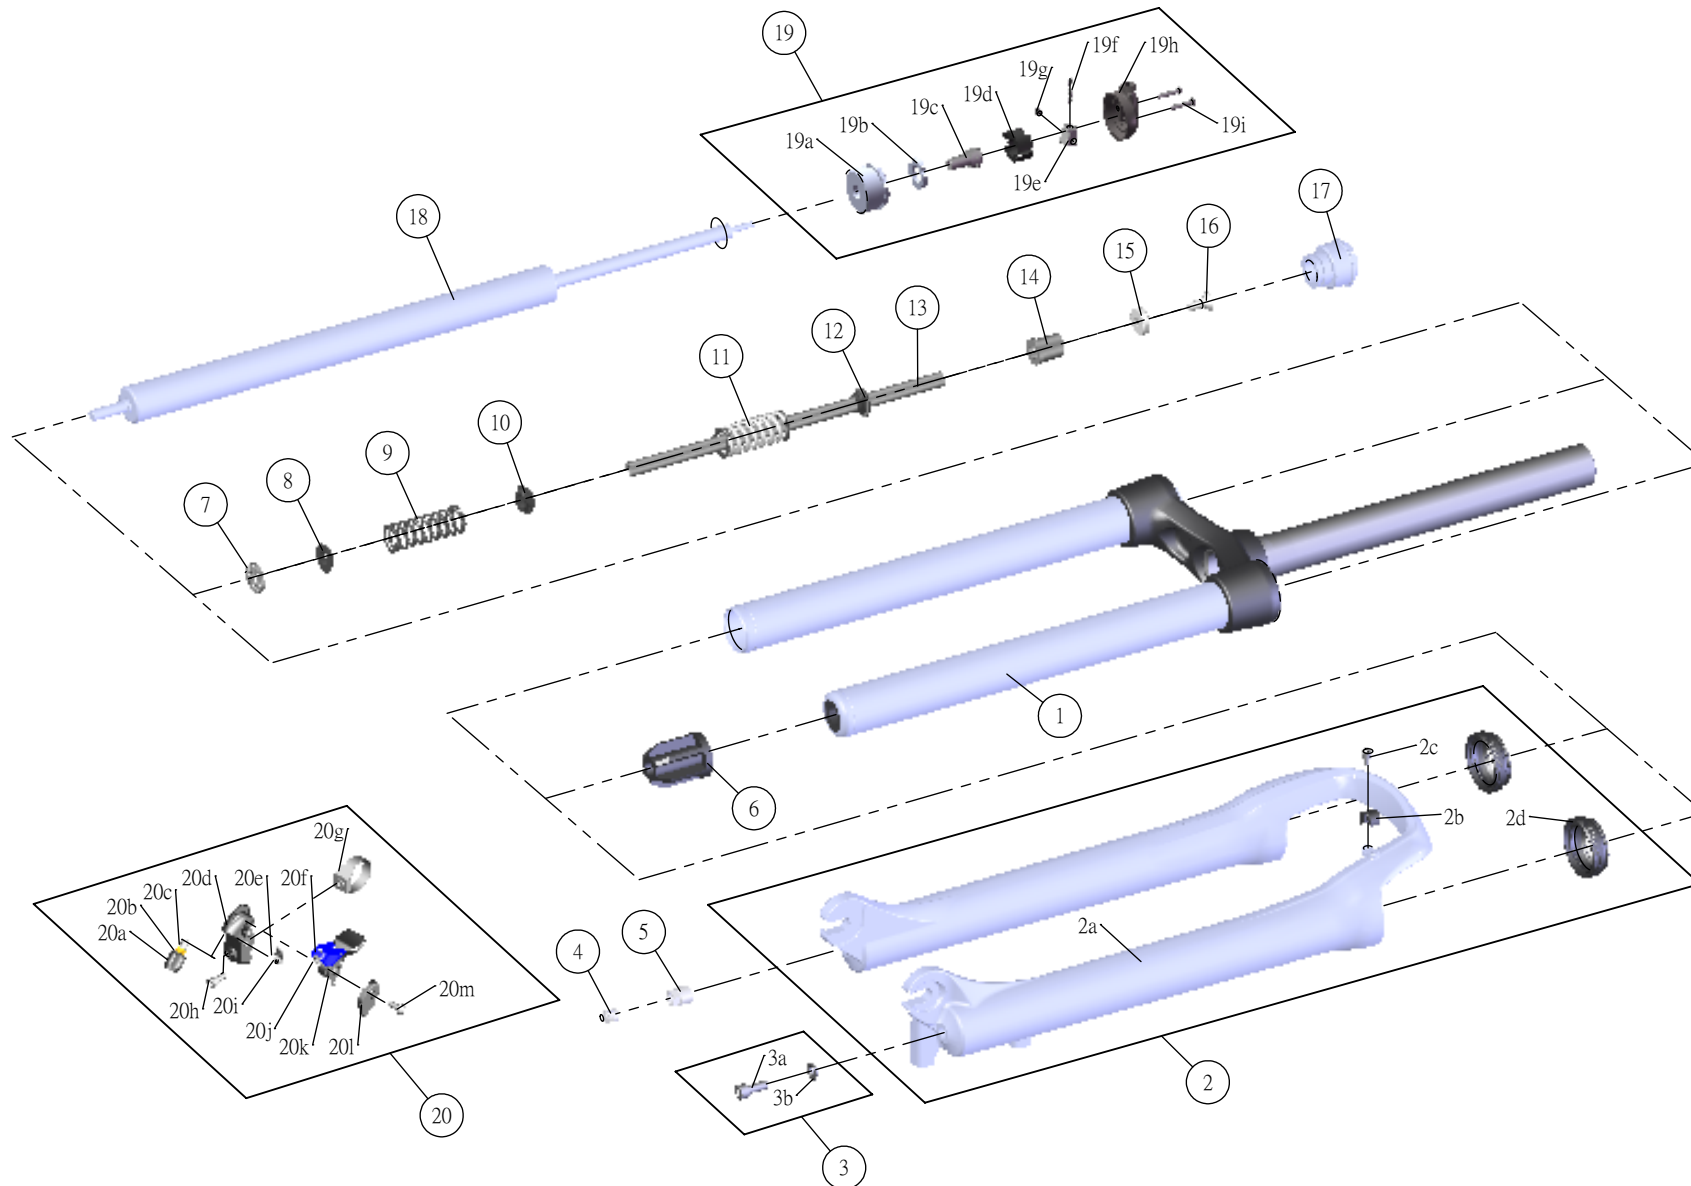

SF SUNTOUR

SF12RAIDON X3-DS-RL-air-29-

NO.	PARTS CODE	PARTS NAME	100	120	QT
1	FKE218-22	UPPER ASSY	*	*	1
2	FKE426	BOTTOM CASE ASSY	*	*	1
2d	FAA169-20	DUST SEAL	*	*	2
3	FKA044	FIXING BOLT SET	*	*	1
4	FAA150	VALVE CAP	*	*	1
5	FSN017-01	FIXING NUT	*	*	1
6	FEE248-20	BOTTOM STOPPER	*	*	1
7	FEP052-10	REBOUND RUBBER	*	*	1
8	FEE555-20	REBOUND SPRING GUIDE 3	*	*	1
9	FEP304	REBOUND SPRING 1	*	*	1
10	FEE555-10	REBOUND SPRING GUIDE 2	*	*	1
11	FEP305	REBOUND SPRING 2	*	*	1
12	FEE555-00	REBOUND SPRING GUIDE 1	*	*	1
13	FEE048-81	SUPPORT TUBE	*	*	1
14	FEE247	REBOUND SPACER	*	*	1
15	FEE047	SUPPORT PLATE	*	*	1
16	FSB044	SUPPORT BOLT	*	*	1
17	FEE261-20	DAMPER CAP	*	*	1
18	FUN081-10	RL-Air UNIT	*	*	1
19	FKE310-20	RL COVER ASSY	*	*	1
20	SL9SC-RLO	REMOTE LEVER ASSY	*	*	1