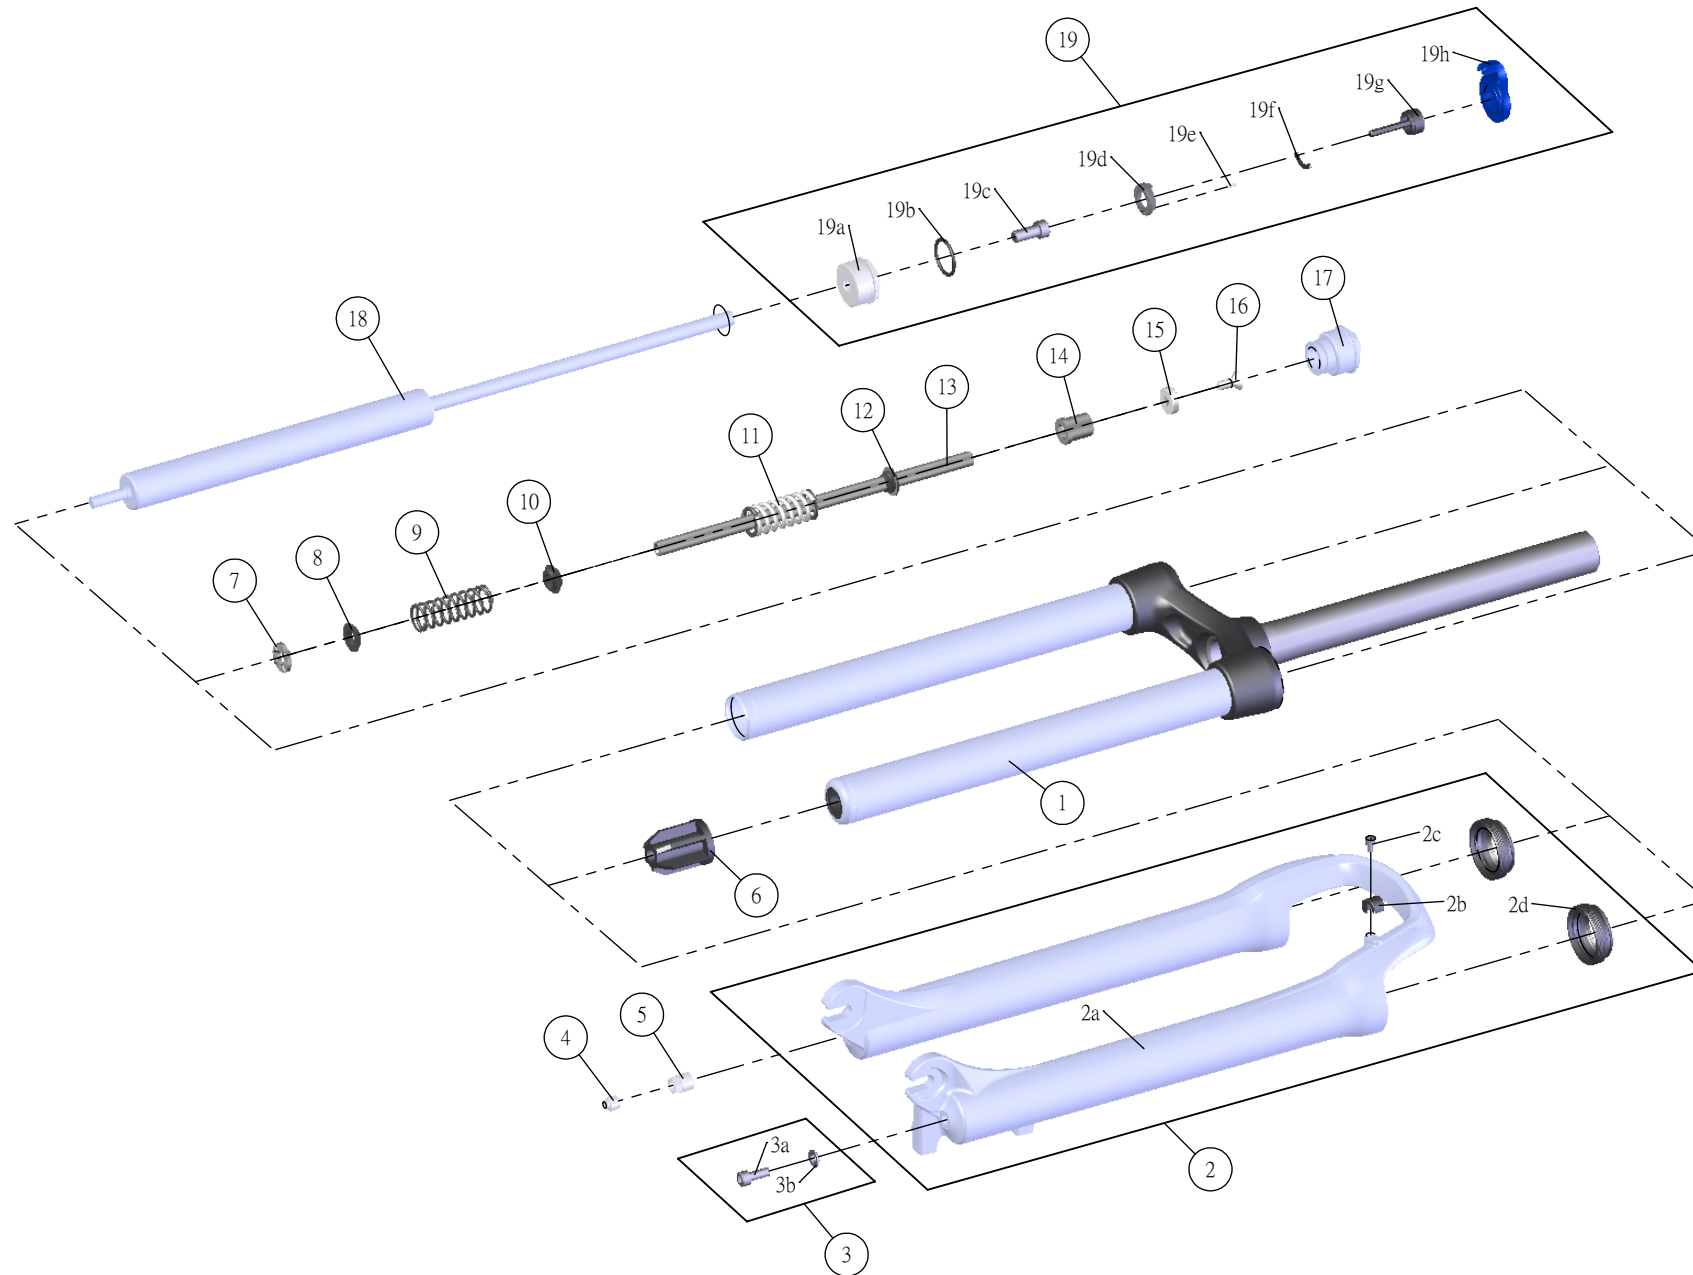

# SUNTOUR

## SF12RAIDON X3-DS-LO-air-29-100

NO.	PARTS CODE	PARTS NAME	100	QT
1	FKE218-22	UPPER ASSY	*	1
2	FKE426	BOTTOM CASE ASSY	*	1
2d	FAA169-20	DUST SEAL	*	2
3	FKA044	FIXING BOLT SET	*	1
4	FAA150	VALVE CAP	*	1
5	FSN017-01	FIXING NUT	*	1
6	FEE248-20	BOTTOM STOPPER	*	1
7	FEP052-10	REBOUND RUBBER	*	1
8	FEE555-20	REBOUND SPRING GUIDE 3	*	1
9	FEP304	REBOUND SPRING 1	*	1
10	FEE555-10	REBOUND SPRING GUIDE 2	*	1
11	FEP305	REBOUND SPRING 2	*	1
12	FEE555-00	REBOUND SPRING GUIDE 1	*	1
13	FEE048-81	SUPPORT TUBE	*	1
14	FEE247	REBOUND SPACER	*	1
15	FEE047	SUPPORT PLATE	*	1
16	FSB044	SUPPORT BOLT	*	1
17	FEE261-20	DAMPER CAP	*	1
18	FUN080-10	LO-Air UNIT	*	1
19	FKE027-35	LO TOP CAP ASSY	*	1