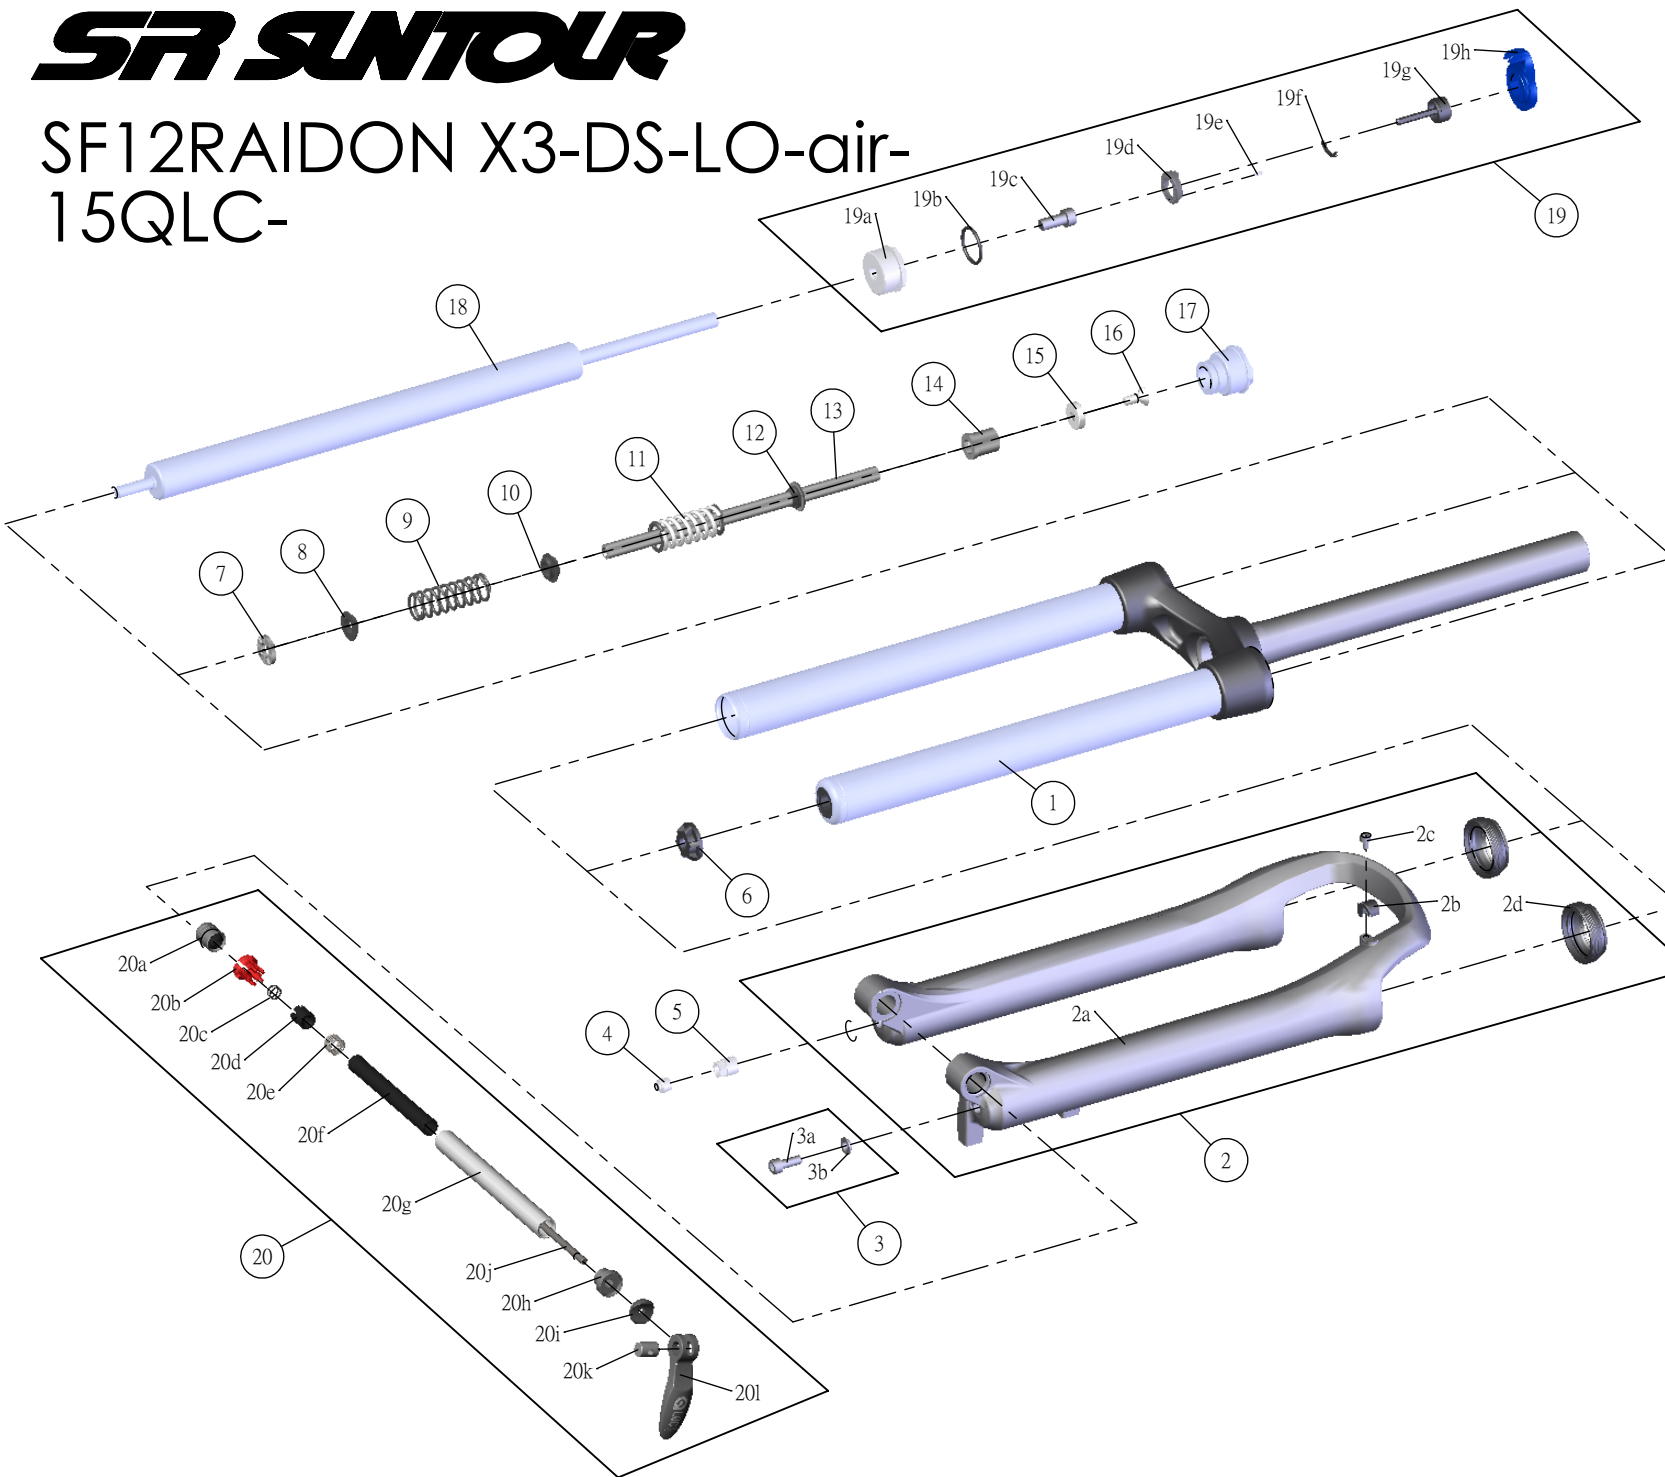

SUNTOUR

SF12RAIDON X3-DS-LO-air-15QLC-

| NO. | PARTS CODE | PARTS NAME | 100 | 120 | QT |
|-----|------------|------------------------|-----|-----|----|
| 1 | FKE218-22 | UPPER ASSY | * | * | 1 |
| 2 | FKE404-00 | BOTTOM CASE ASSY | * | * | 1 |
| 2d | FAA169-20 | DUST SEAL | * | * | 2 |
| 3 | FKA044 | FIXING BOLT SET | * | * | 1 |
| 4 | FAA150 | VALVE CAP | * | * | 1 |
| 5 | FSN017-01 | FIXING NUT | * | * | 1 |
| 6 | FEE829 | BOTTOM STOPPER | * | * | 1 |
| 7 | FEP052-10 | REBOUND RUBBER | * | * | 1 |
| 8 | FEE555-20 | REBOUND SPRING GUIDE 3 | * | * | 1 |
| 9 | FEP304 | REBOUND SPRING 1 | * | * | 1 |
| 10 | FEE555-10 | REBOUND SPRING GUIDE 2 | * | * | 1 |
| 11 | FEP305 | REBOUND SPRING 2 | * | * | 1 |
| 12 | FEE555-00 | REBOUND SPRING GUIDE 1 | * | * | 1 |
| 13 | FEE048-47 | SUPPORT TUBE | * | * | 1 |
| 14 | FEE247 | REBOUND SPACER | * | * | 1 |
| 15 | FEB047 | SUPPORT PLATE | * | * | 1 |
| 16 | FSB044 | SUPPORT BOLT | * | * | 1 |
| 17 | FEE261-20 | DAMPER CAP | * | * | 1 |
| 18 | FUN080-00 | LO-Air UNIT | * | * | 1 |
| 19 | FKE027-35 | LO TOP CAP ASSY | * | * | 1 |
| 20 | FKA069-00 | QLC15 AXLE SET | * | * | 1 |