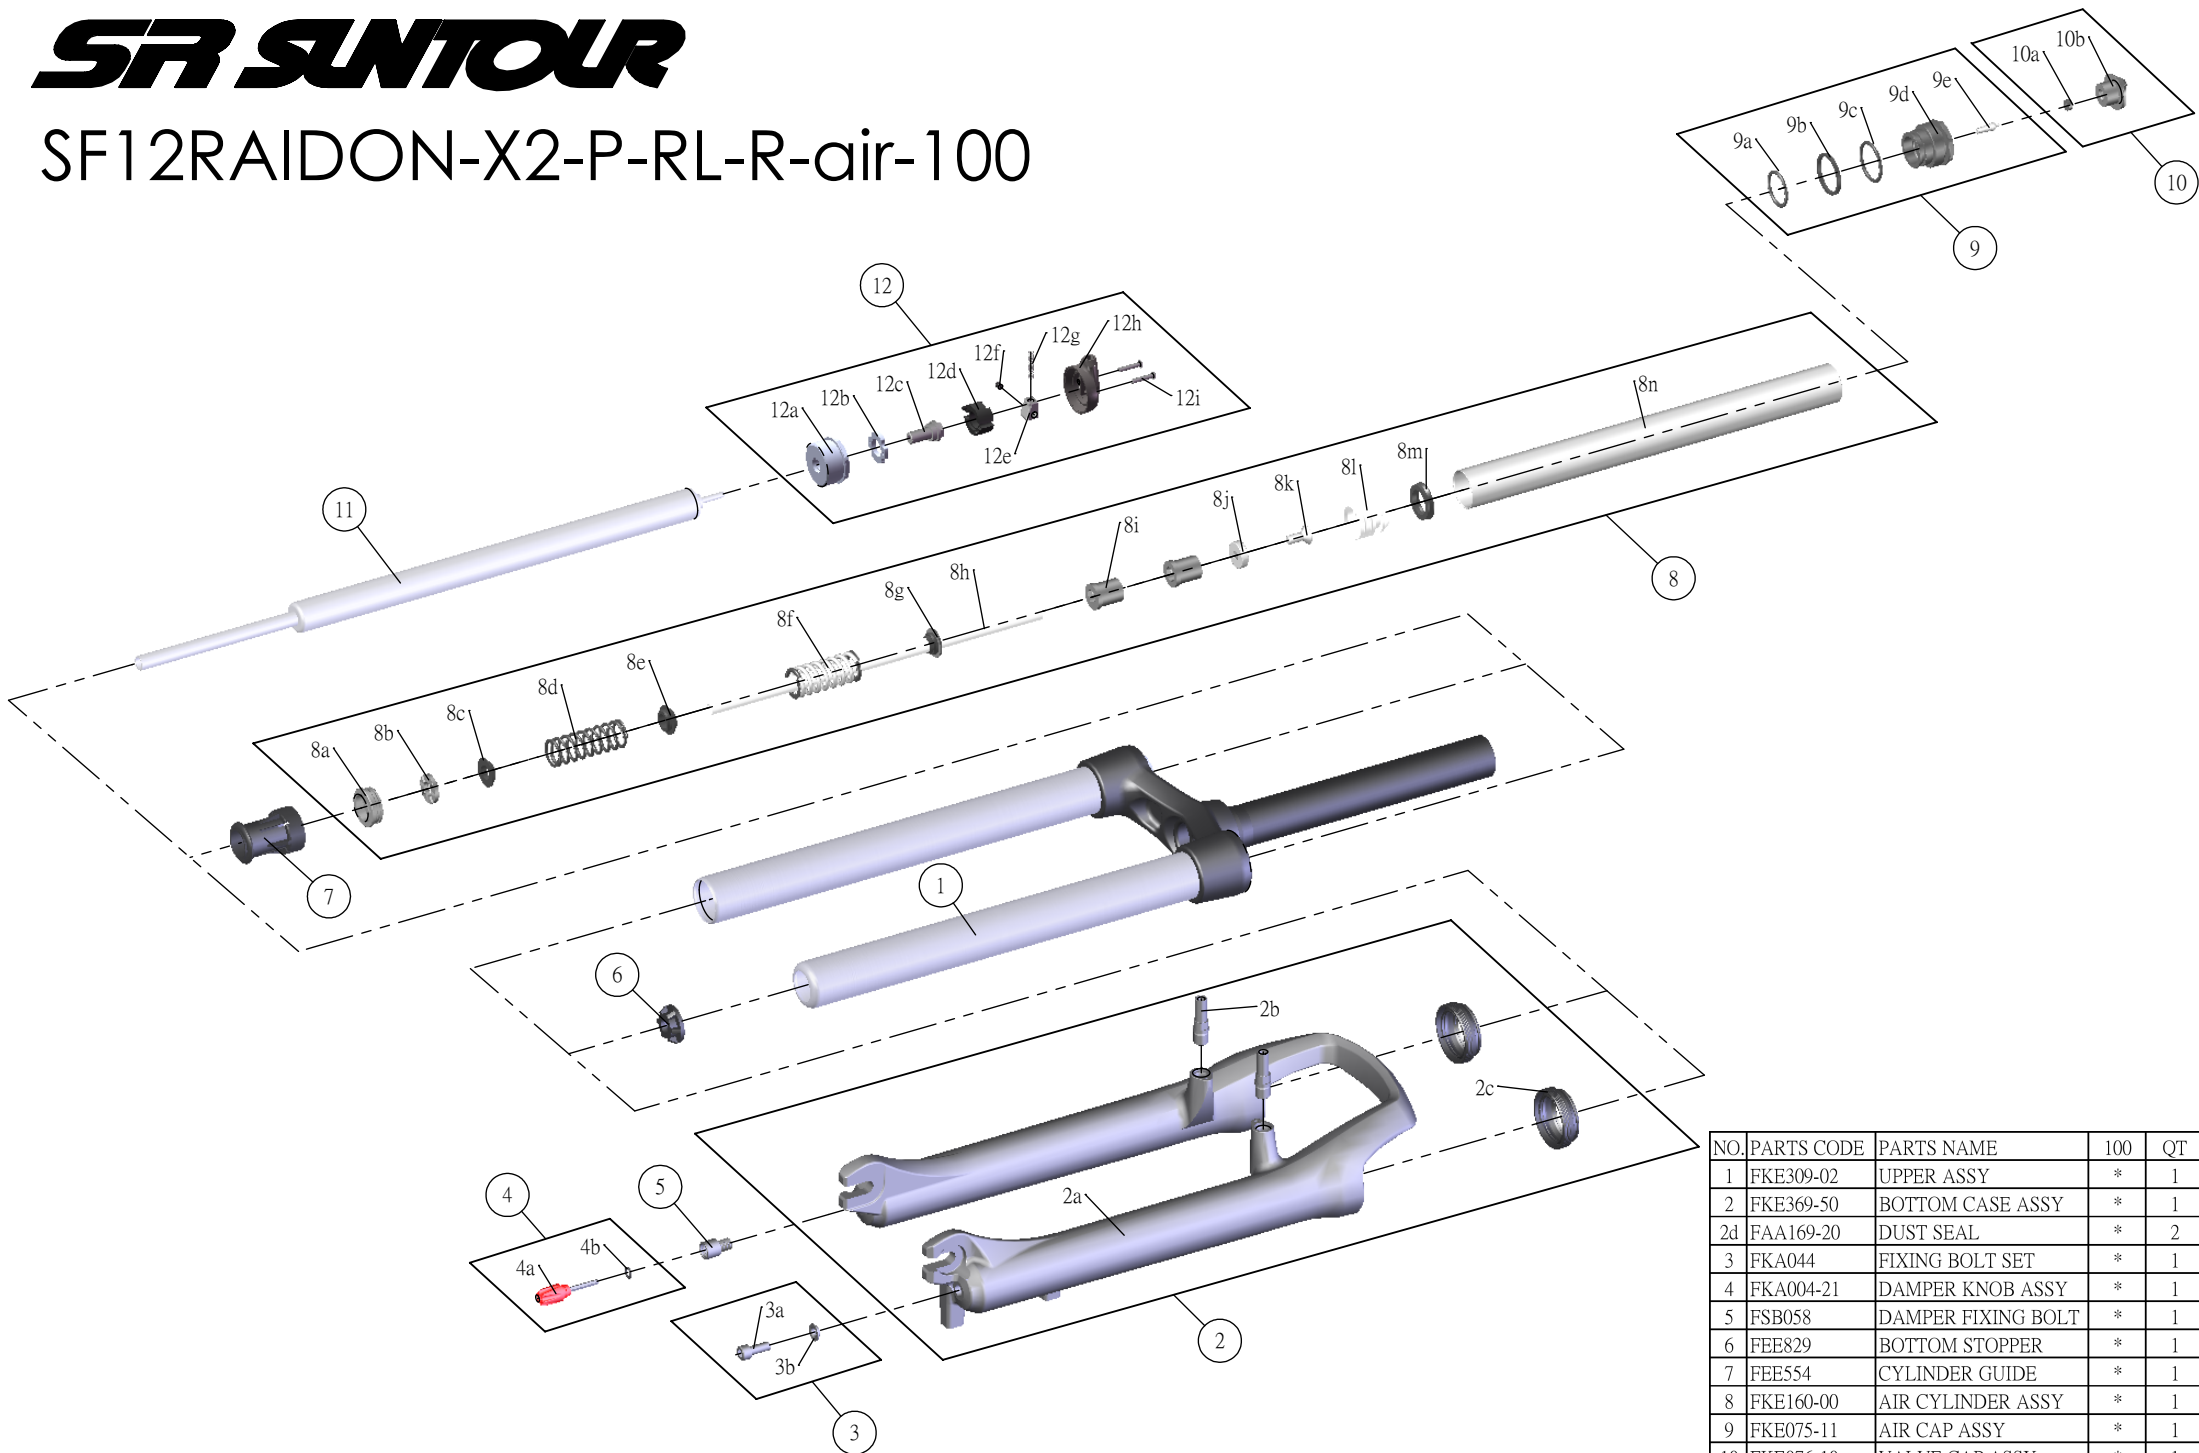

## SF12RAIDON-X2-P-RL-R-air-100

NO.	PARTS CODE	PARTS NAME	100	QT
1	FKE309-02	UPPER ASSY	*	1
2	FKE369-50	BOTTOM CASE ASSY	*	1
2d	FAA169-20	DUST SEAL	*	2
3	FKA044	FIXING BOLT SET	*	1
4	FKA004-21	DAMPER KNOB ASSY	*	1
5	FSB058	DAMPER FIXING BOLT	*	1
6	FEE829	BOTTOM STOPPER	*	1
7	FEE554	CYLINDER GUIDE	*	1
8	FKE160-00	AIR CYLINDER ASSY	*	1
9	FKE075-11	AIR CAP ASSY	*	1
10	FKE076-10	VALVE CAP ASSY	*	1
11	FUN071-00	RL-R UNIT	*	1
12	FKE310-20	RL COVER ASSY	*	1