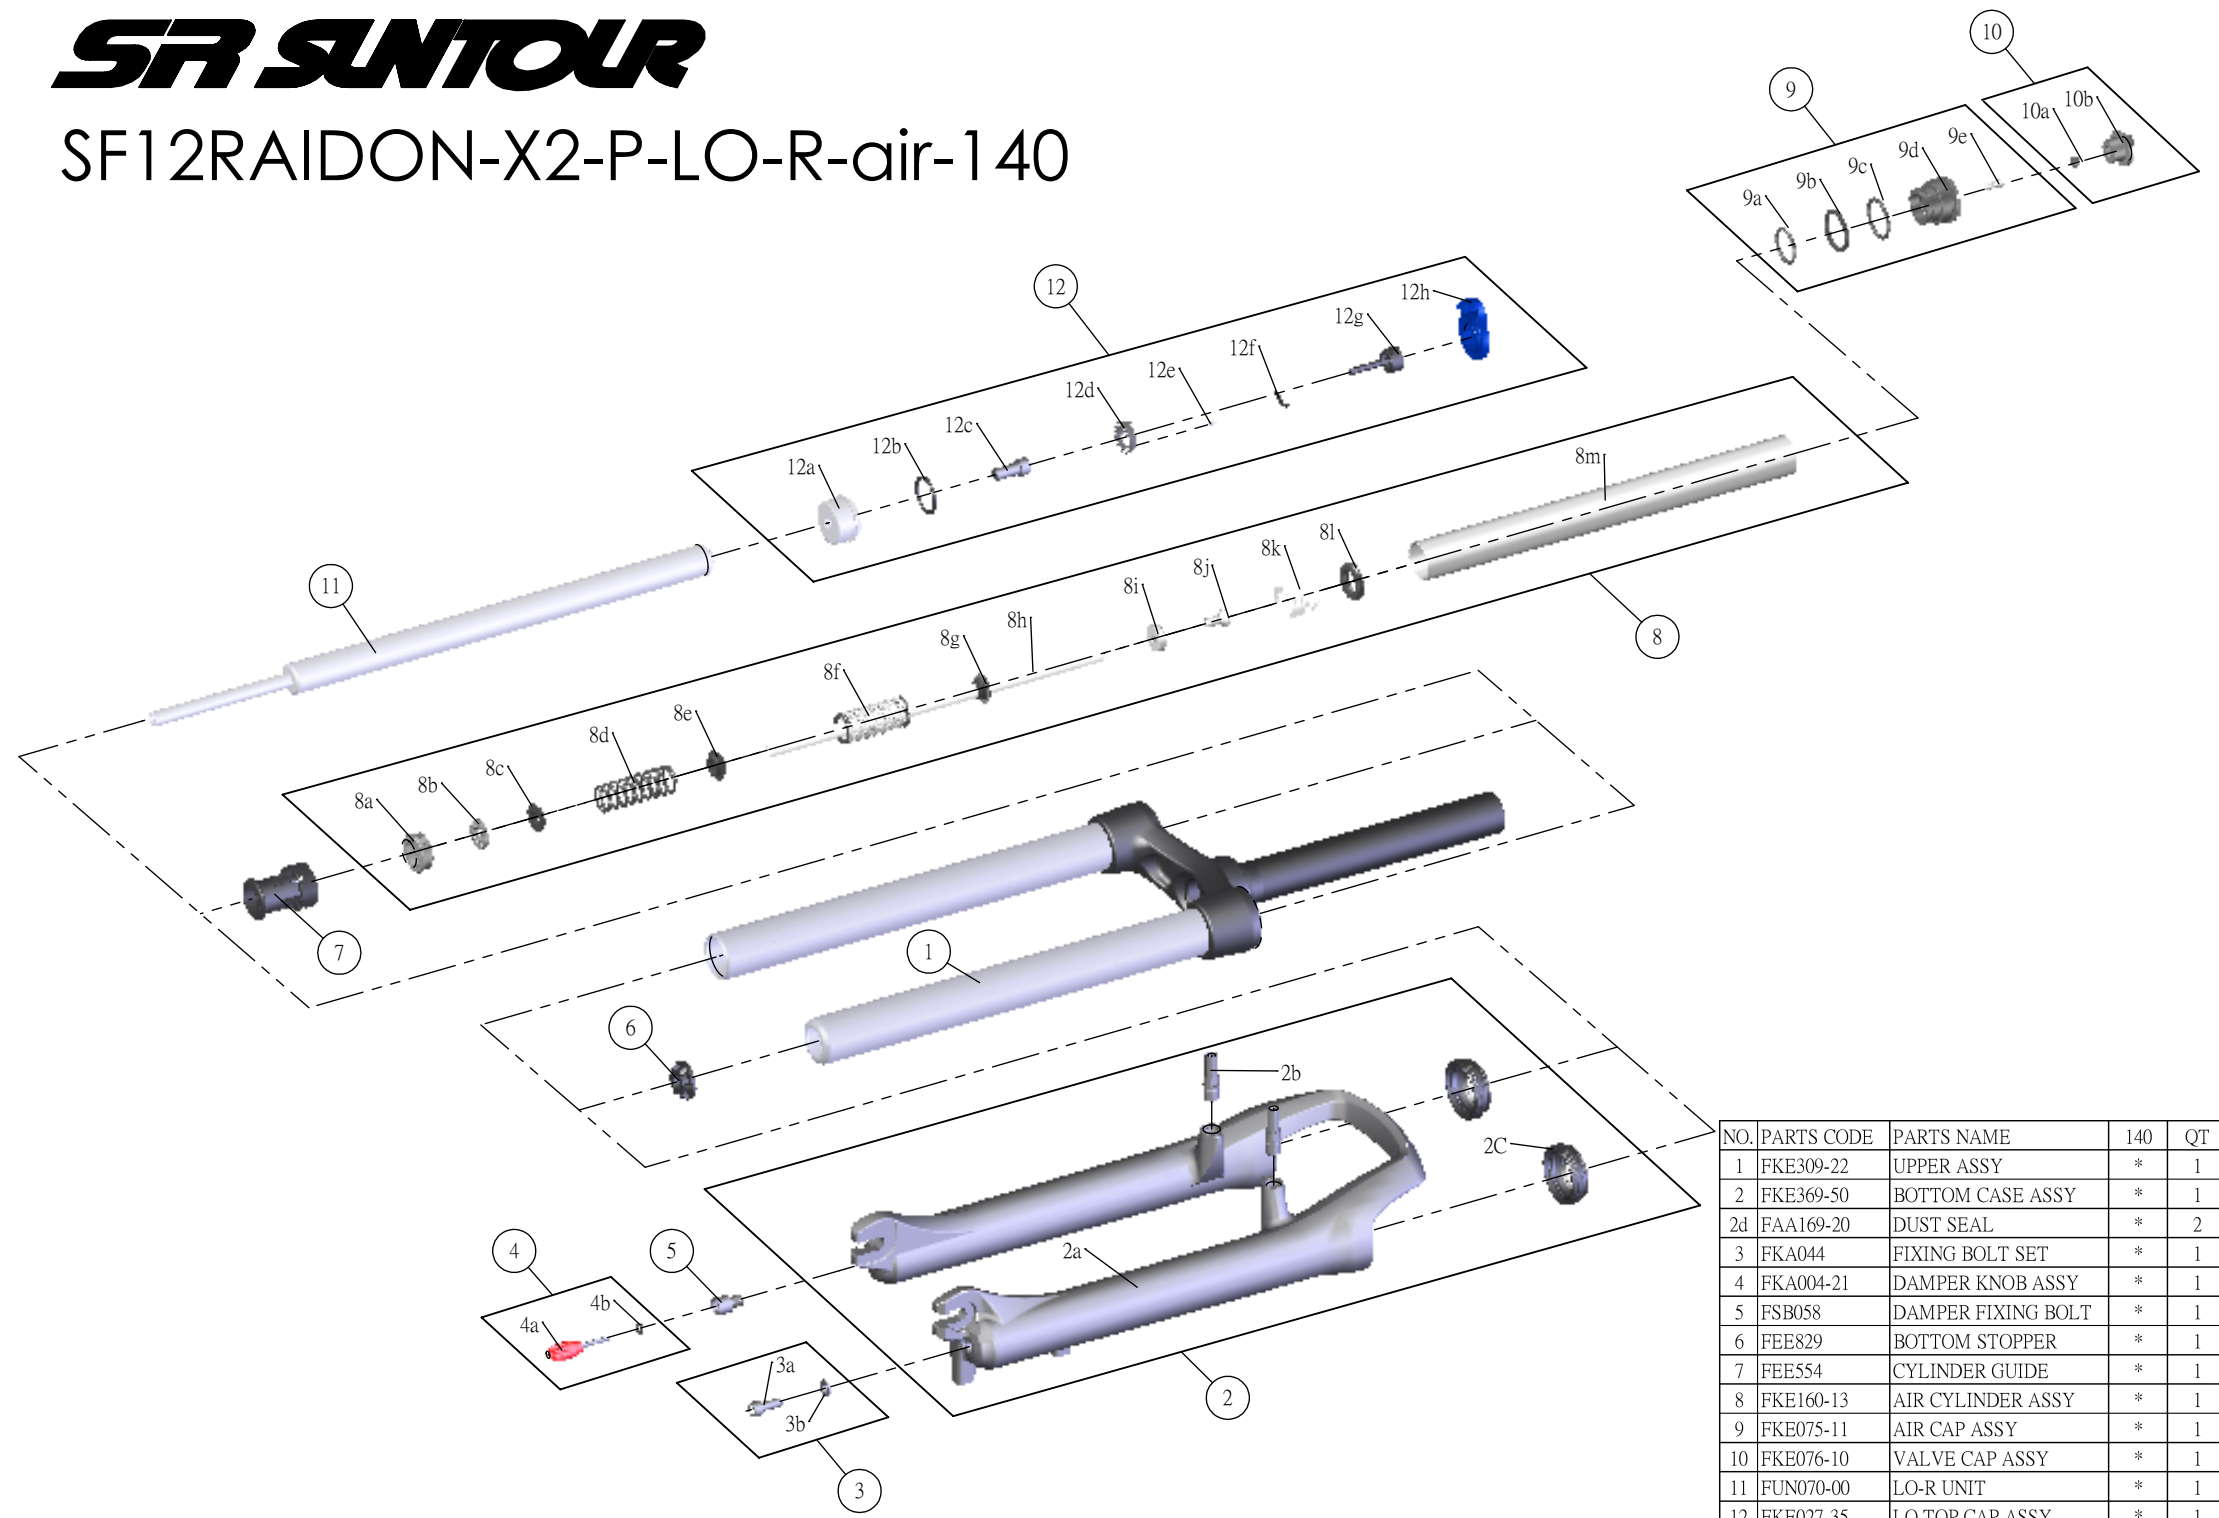

SUNTOUR

SF12RAIDON-X2-P-LO-R-air-140

NO.	PARTS CODE	PARTS NAME	140	QT
1	FKE309-22	UPPER ASSY	*	1
2	FKE369-50	BOTTOM CASE ASSY	*	1
2d	FAA169-20	DUST SEAL	*	2
3	FKA044	FIXING BOLT SET	*	1
4	FKA004-21	DAMPER KNOB ASSY	*	1
5	FSB058	DAMPER FIXING BOLT	*	1
6	FEE829	BOTTOM STOPPER	*	1
7	FEE554	CYLINDER GUIDE	*	1
8	FKE160-13	AIR CYLINDER ASSY	*	1
9	FKE075-11	AIR CAP ASSY	*	1
10	FKE076-10	VALVE CAP ASSY	*	1
11	FUN070-00	LO-R UNIT	*	1
12	FKE027-35	LO TOP CAP ASSY	*	1