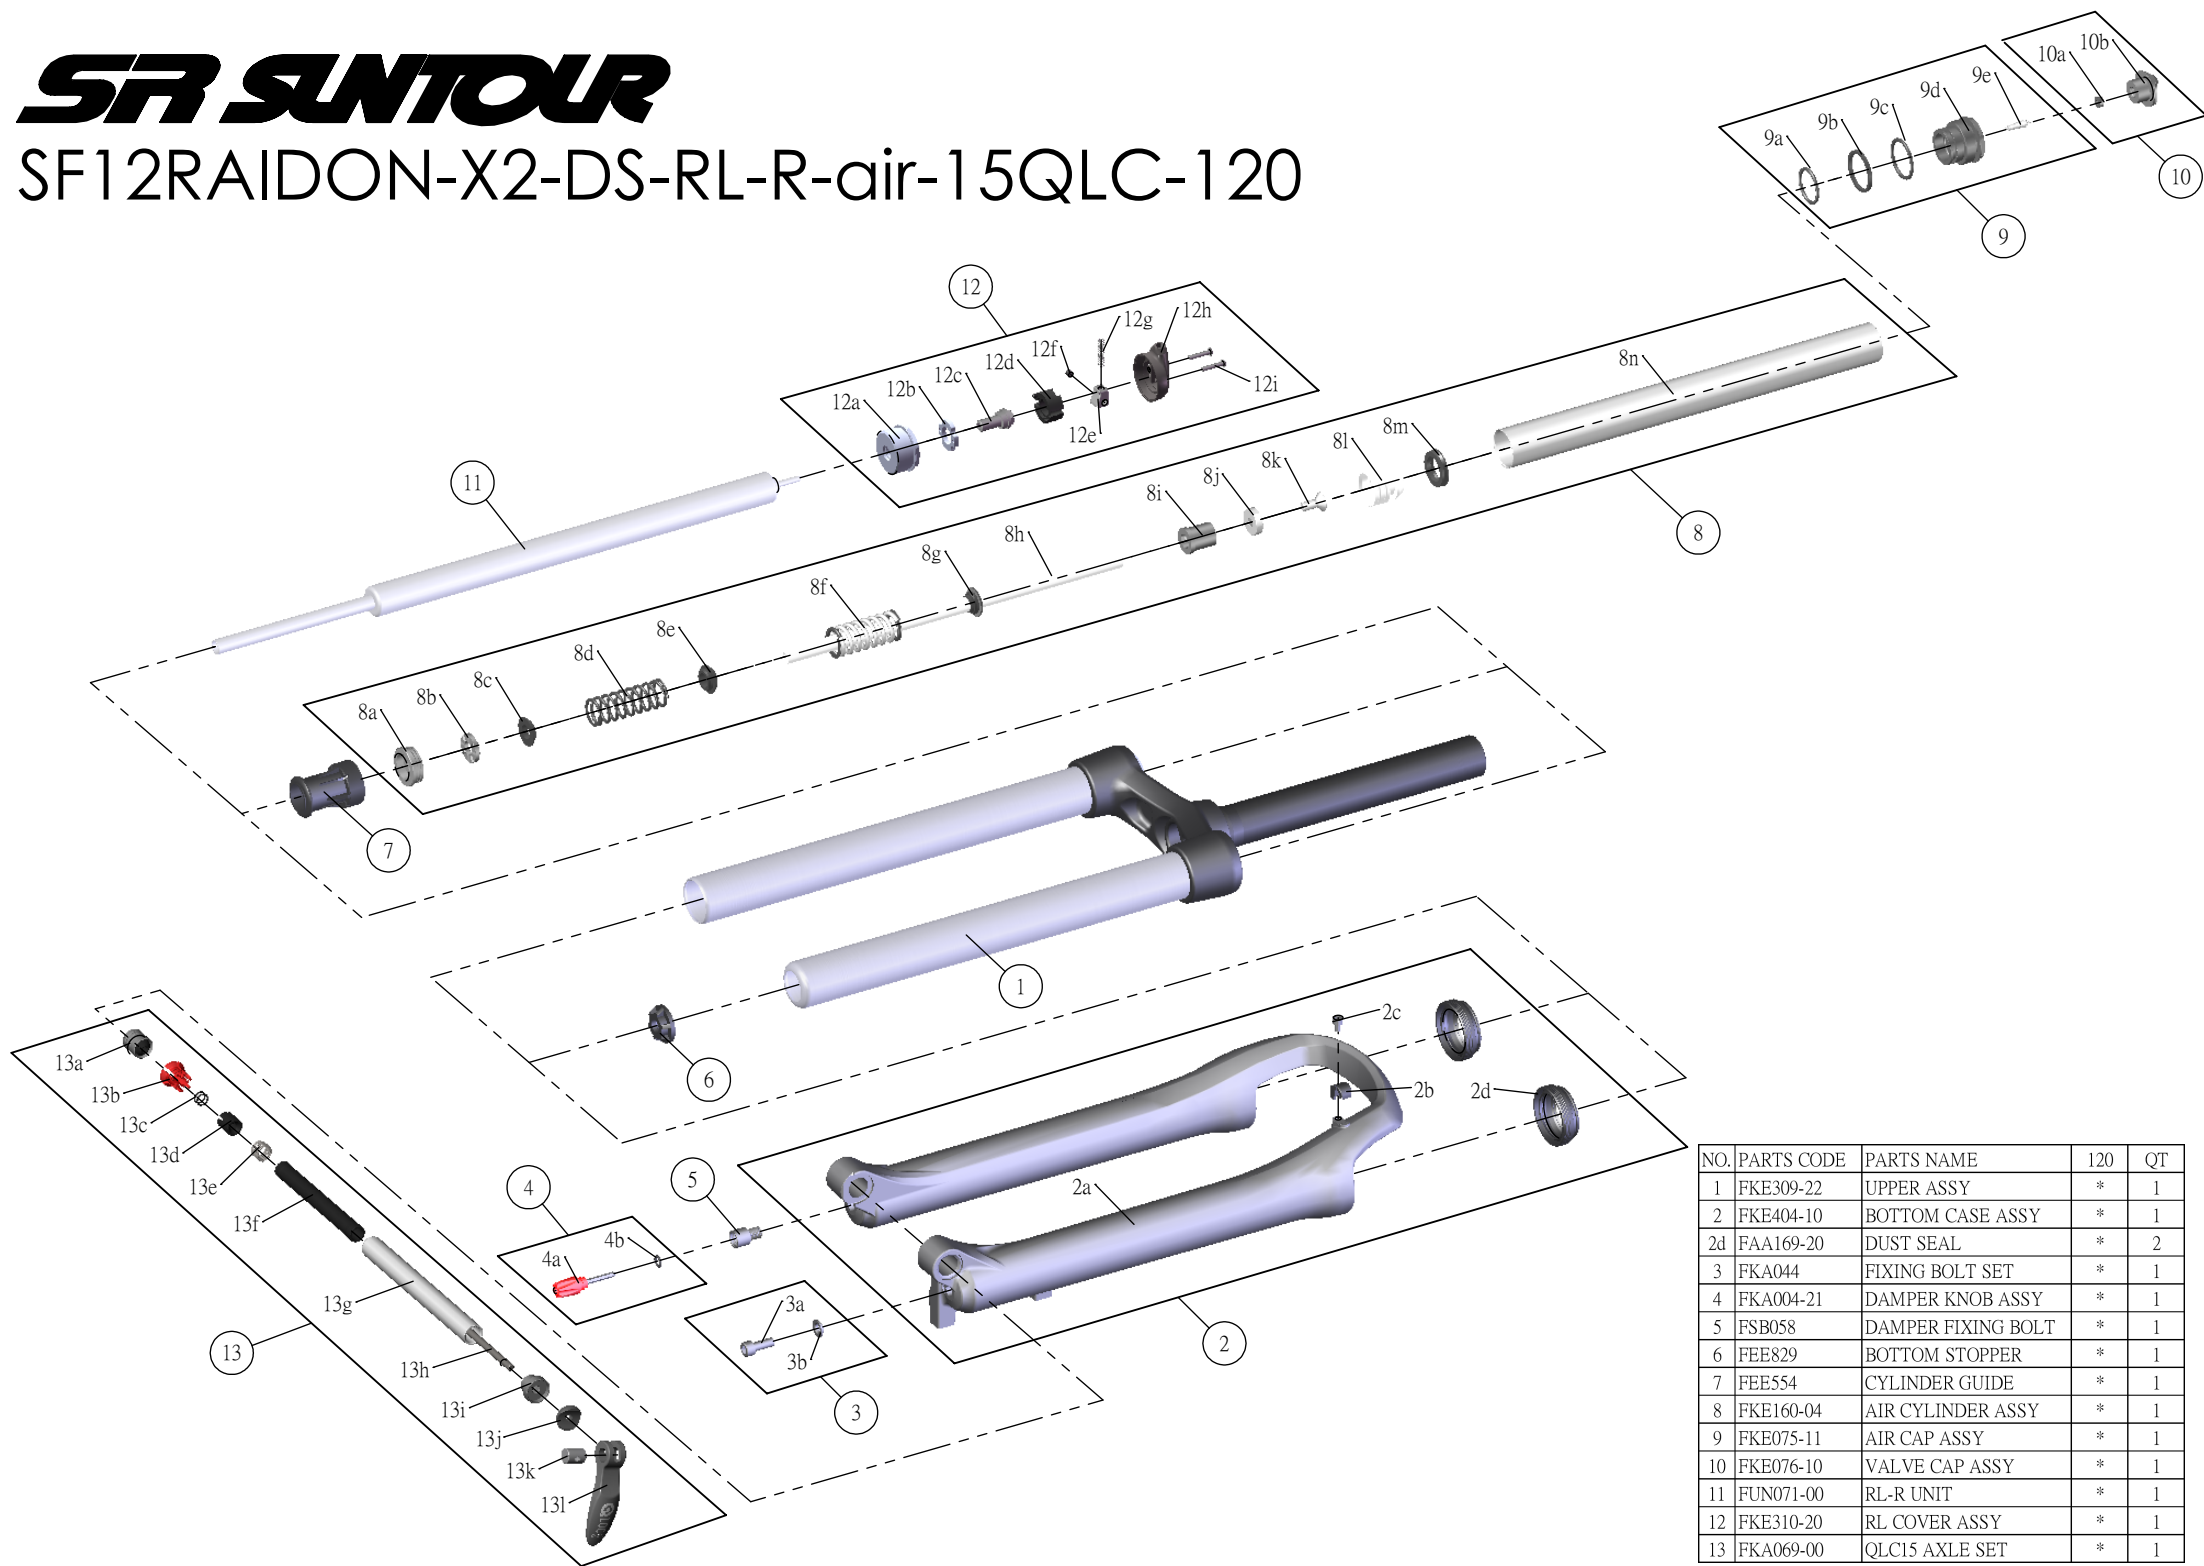

SUNTOUR

SF12RAIDON-X2-DS-RL-R-air-15QLC-120

NO.	PARTS CODE	PARTS NAME	120	QT
1	FKE309-22	UPPER ASSY	*	1
2	FKE404-10	BOTTOM CASE ASSY	*	1
2d	FAA169-20	DUST SEAL	*	2
3	FKA044	FIXING BOLT SET	*	1
4	FKA004-21	DAMPER KNOB ASSY	*	1
5	FSB058	DAMPER FIXING BOLT	*	1
6	FEE829	BOTTOM STOPPER	*	1
7	FEE554	CYLINDER GUIDE	*	1
8	FKE160-04	AIR CYLINDER ASSY	*	1
9	FKE075-11	AIR CAP ASSY	*	1
10	FKE076-10	VALVE CAP ASSY	*	1
11	FUN071-00	RL-R UNIT	*	1
12	FKE310-20	RL COVER ASSY	*	1
13	FKA069-00	QLC15 AXLE SET	*	1