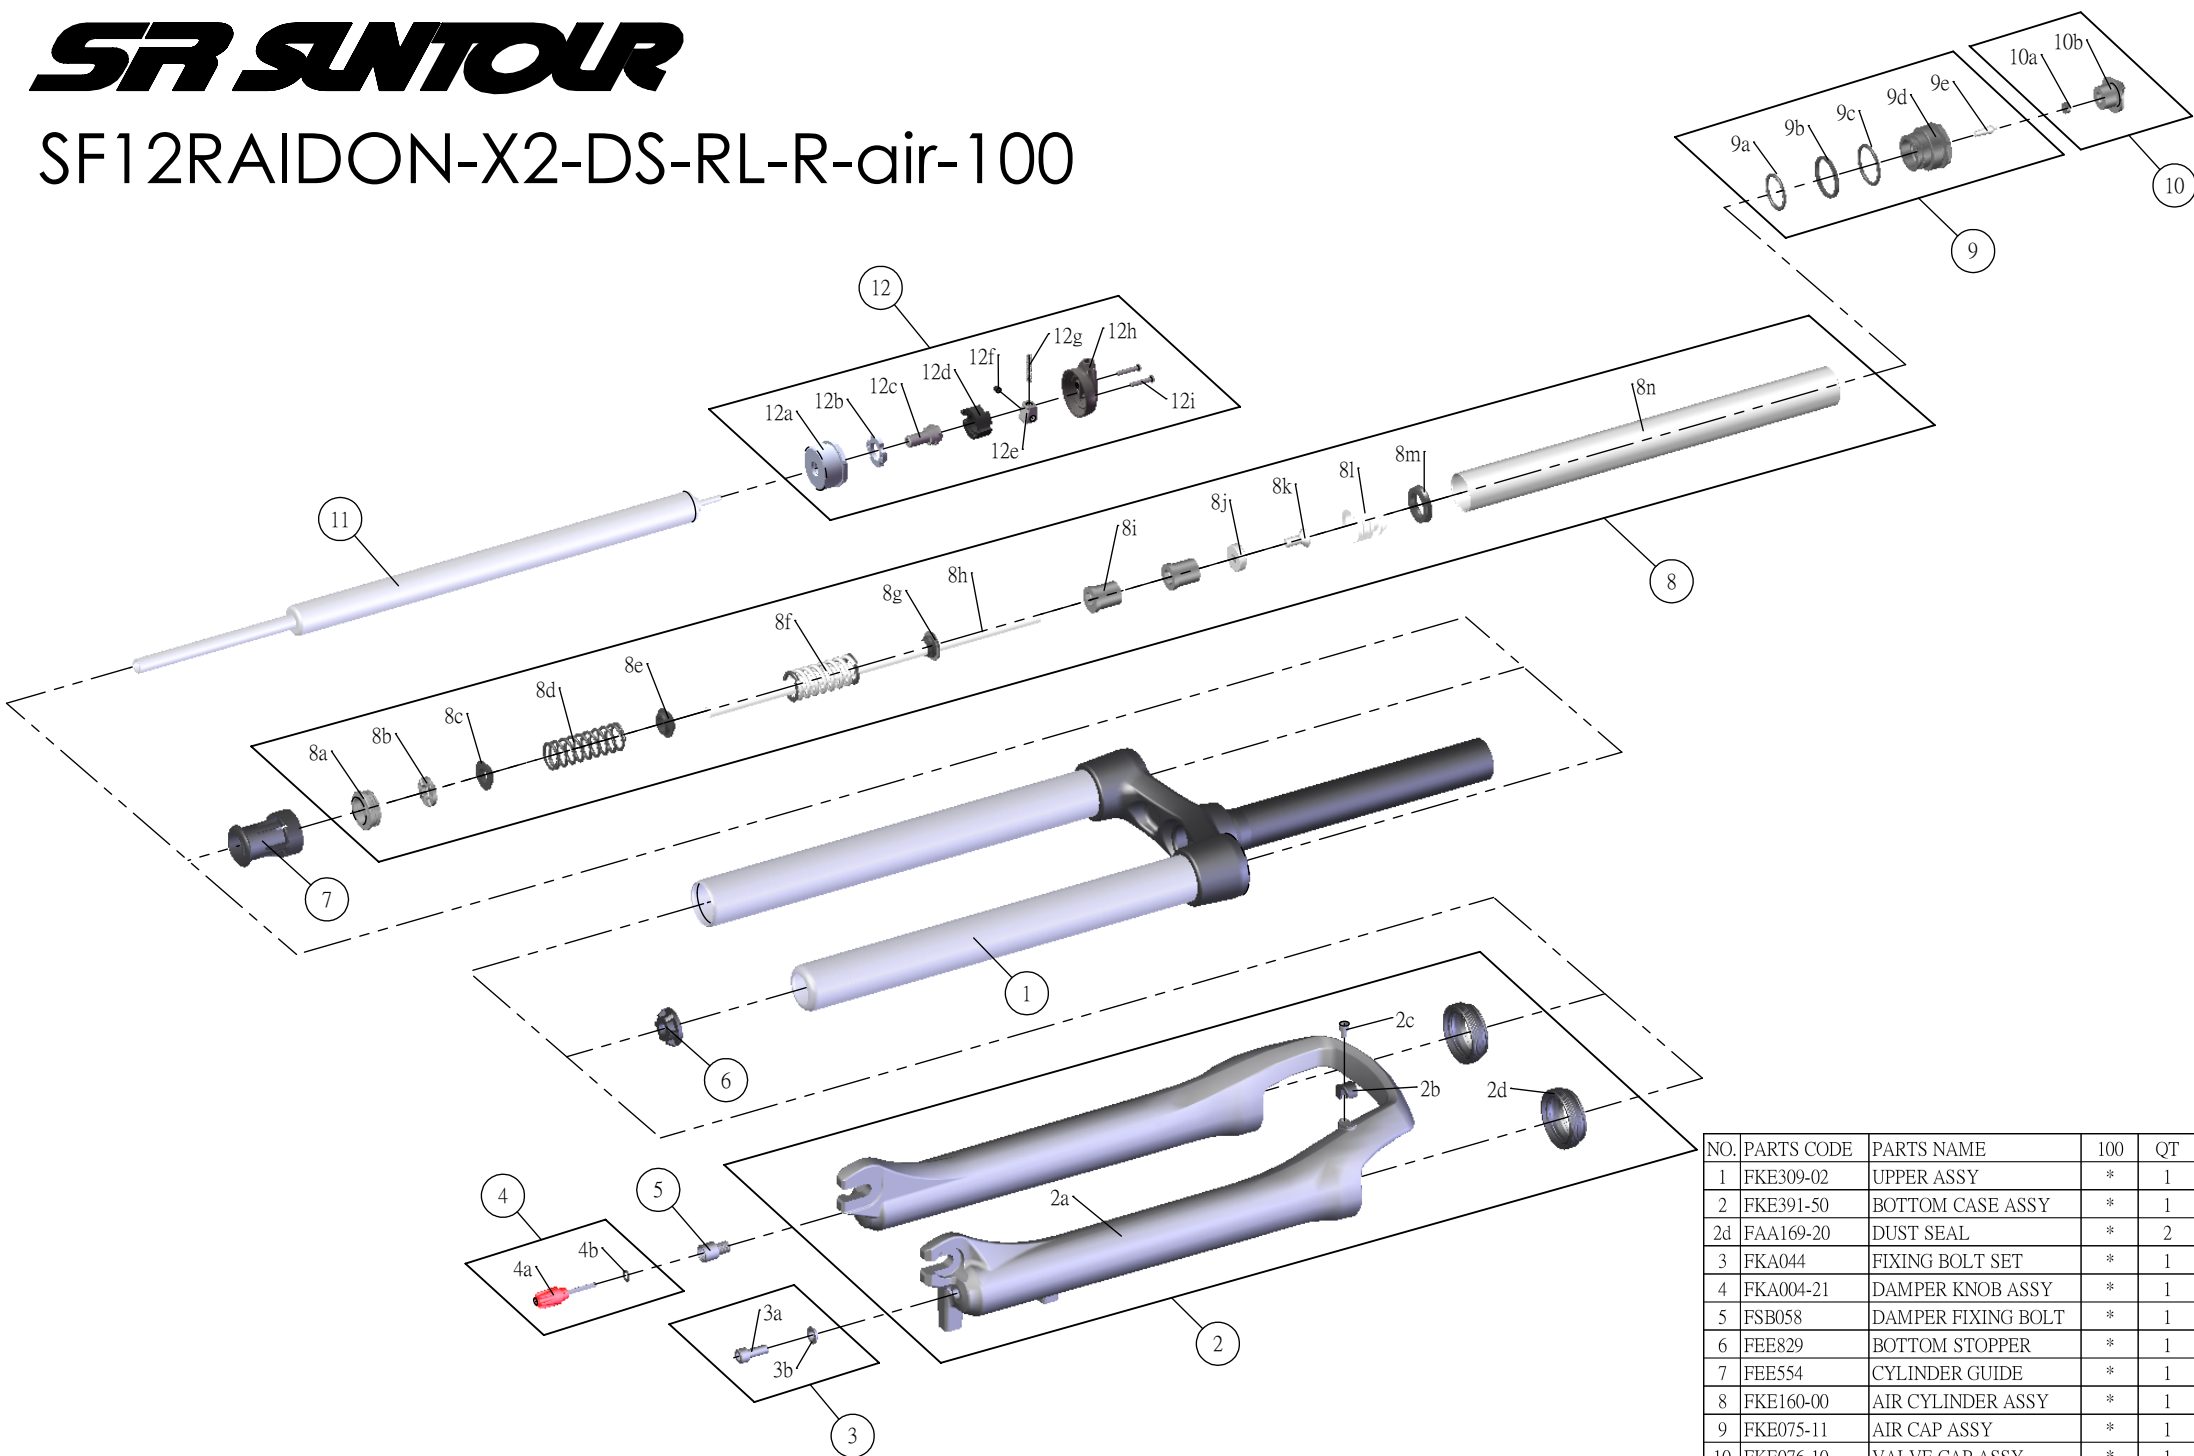

## SF12RAIDON-X2-DS-RL-R-air-100

NO.	PARTS CODE	PARTS NAME	100	QT
1	FKE309-02	UPPER ASSY	*	1
2	FKE391-50	BOTTOM CASE ASSY	*	1
2d	FAA169-20	DUST SEAL	*	2
3	FKA044	FIXING BOLT SET	*	1
4	FKA004-21	DAMPER KNOB ASSY	*	1
5	FSB058	DAMPER FIXING BOLT	*	1
6	FEE829	BOTTOM STOPPER	*	1
7	FEE554	CYLINDER GUIDE	*	1
8	FKE160-00	AIR CYLINDER ASSY	*	1
9	FKE075-11	AIR CAP ASSY	*	1
10	FKE076-10	VALVE CAP ASSY	*	1
11	FUN071-00	RL-R UNIT	*	1
12	FKE310-20	RL COVER ASSY	*	1