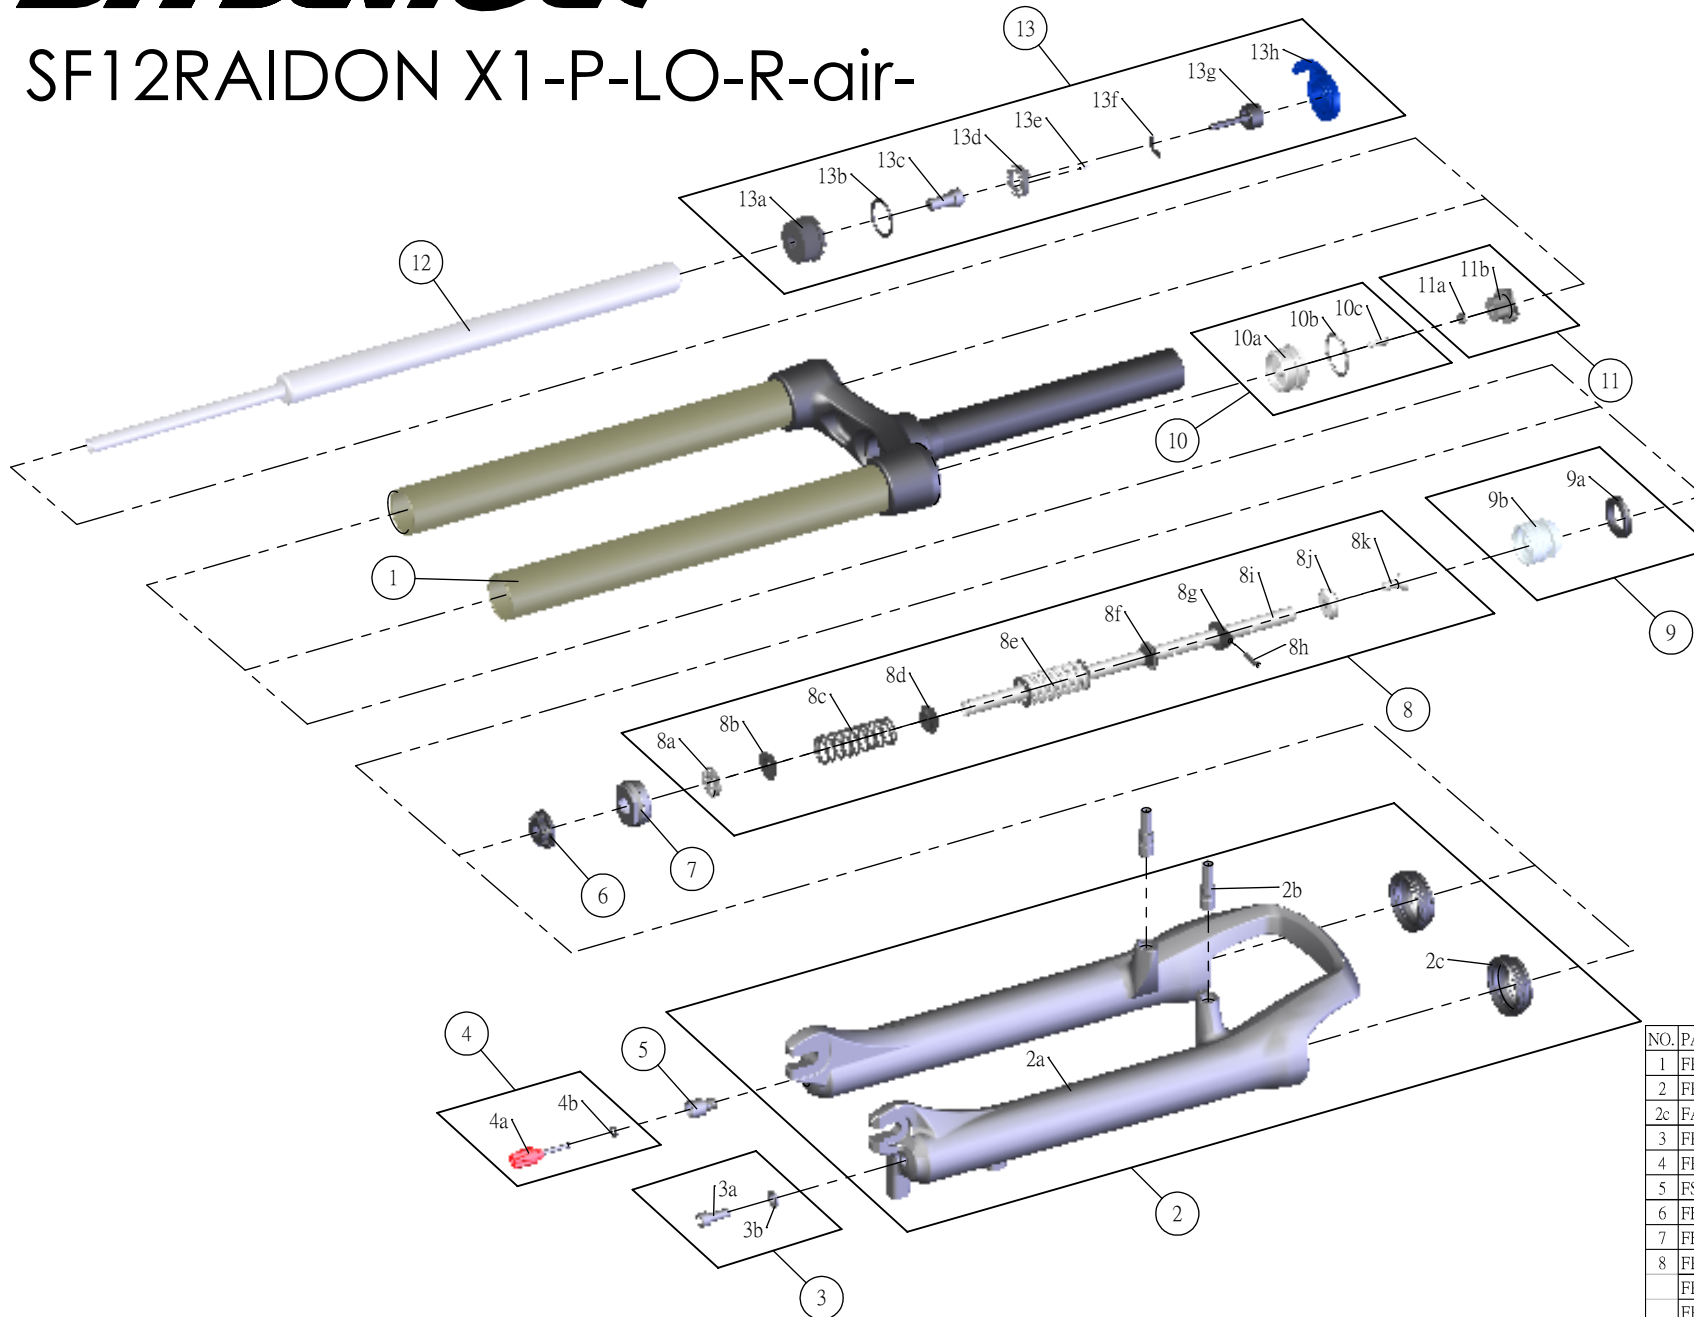

# SF SUNTOUR

## SF12RAIDON X1-P-LO-R-air-

NO.	PARTS CODE	PARTS NAME	100	120	140	QT
1	FKE218-12	UPPER ASSY	*	*	*	1
2	FKE369-30	BOTTOM CASE ASSY	*	*	*	1
2c	FAA169-20	DUST SEAL	*	*	*	2
3	FKA044	FIXING BOLT SET	*	*	*	1
4	FKA004-21	DAMPER KNOB ASSY	*	*	*	1
5	FSB058	DAMPER FIXING BOLT	*	*	*	1
6	FEE829	BOTTOM STOPPER	*	*	*	1
7	FEE243-20	FORK NOSE	*	*	*	1
8	FKE209-50	SUPPORT TUBE ASSY		*		1
	FKE209-51	SUPPORT TUBE ASSY	*			1
	FKE209-53	SUPPORT TUBE ASSY			*	1
9	FKA022-21	PISTON UNIT	*	*	*	1
10	FKE075-04	AIR CAP ASSY	*	*	*	1
11	FKE076-10	VALVE CAP ASSY	*	*	*	1
12	FUN070-00	LO-R UNIT	*	*	*	1
13	FKE027-45	LO TOP CAP ASSY	*	*	*	1