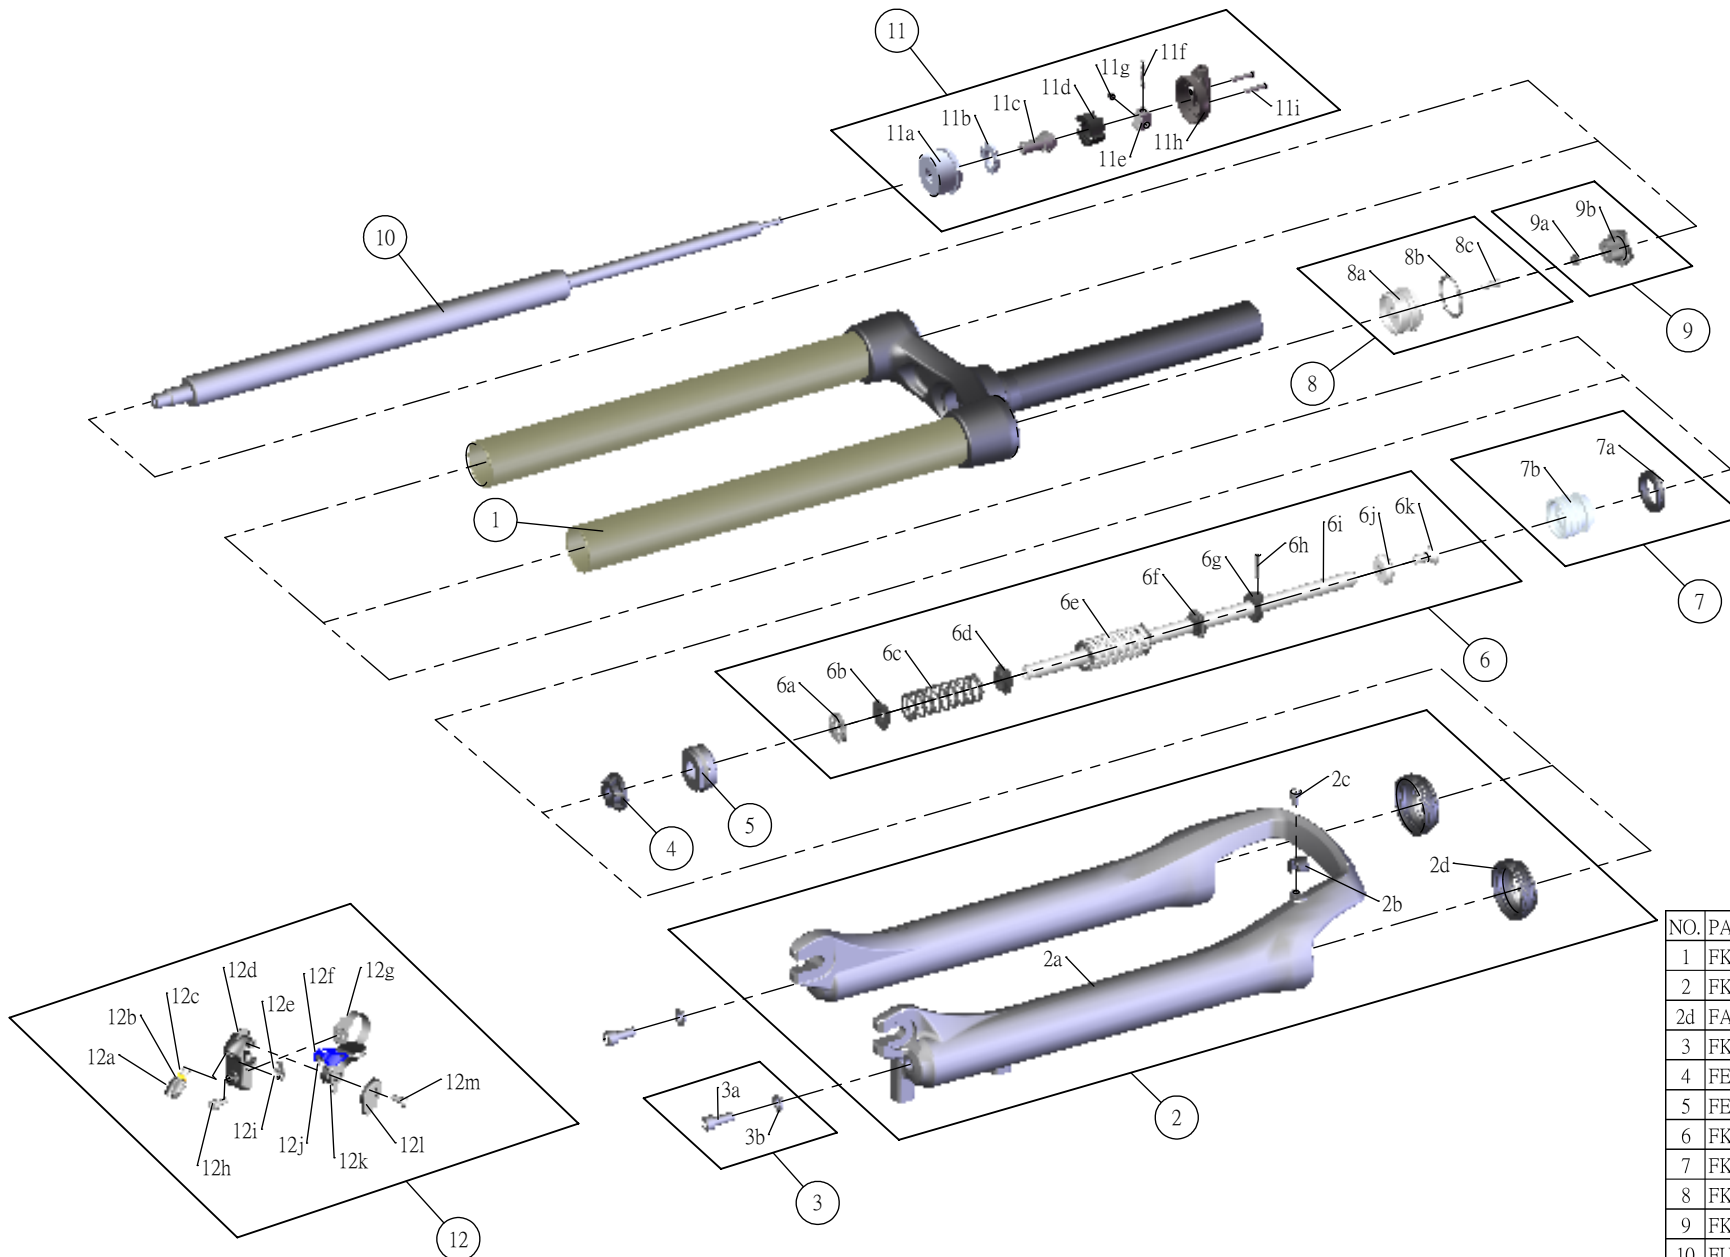

SF SUNTOUR

SF12RAIDON X1-DS-RL-air-100

NO.	PARTS CODE	PARTS NAME	100	QT
1	FKE218-12	UPPER ASSY	*	1
2	FKE403-10	BOTTOM CASE ASSY	*	1
2d	FAA169-20	DUST SEAL	*	2
3	FKA044	FIXING BOLT SET	*	2
4	FEE829	BOTTOM STOPPER	*	1
5	FEE243-20	FORK NOSE	*	1
6	FKE209-51	SUPPORT TUBE ASSY	*	1
7	FKA022-21	PISTON UNIT	*	1
8	FKE075-04	AIR CAP ASSY	*	1
9	FKE076-10	VALVE CAP ASSY	*	1
10	FUN043-21	RL UNIT	*	1
11	FKE310-30	RL COVER ASSY	*	1
12	SL9SC-RLO	REMOTE LEVER ASSY	*	1