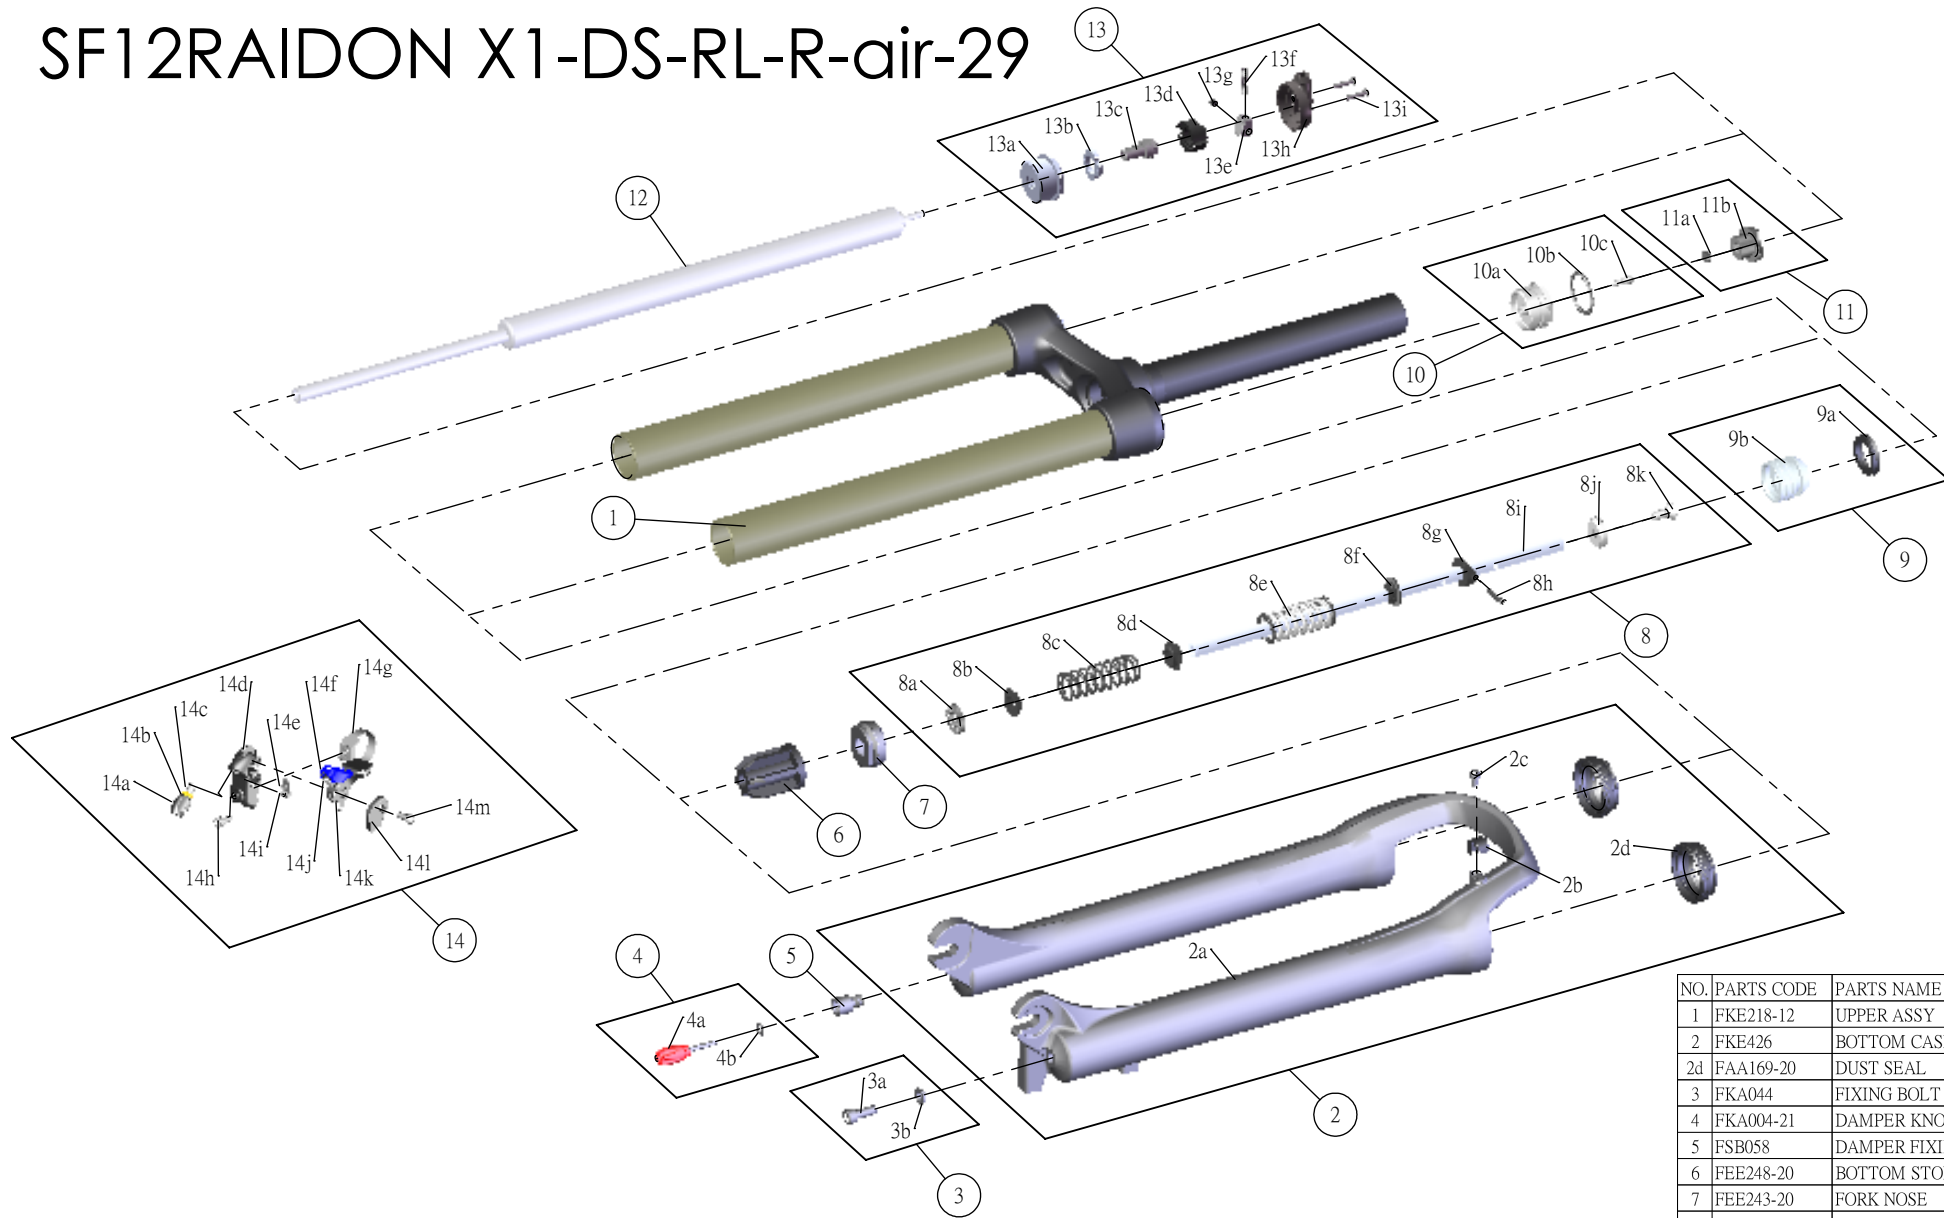

## SF12RAIDON X1-DS-RL-R-air-29

NO.	PARTS CODE	PARTS NAME	100	120	QT
1	FKE218-12	UPPER ASSY	*	*	1
2	FKE426	BOTTOM CASE ASSY	*	*	1
2d	FAA169-20	DUST SEAL	*	*	2
3	FKA044	FIXING BOLT SET	*	*	1
4	FKA004-21	DAMPER KNOB ASSY	*	*	1
5	FSB058	DAMPER FIXING BOLT	*	*	1
6	FEE248-20	BOTTOM STOPPER	*	*	1
7	FEE243-20	FORK NOSE	*	*	1
8	FKE209-40	SUPPORT TUBE ASSY	*	*	1
	FKE209-41	SUPPORT TUBE ASSY	*	*	1
9	FKA022-21	PISTON UNIT	*	*	1
10	FKE075-04	AIR CAP ASSY	*	*	1
11	FKE076-10	VALVE CAP ASSY	*	*	1
12	FUN071-10	RL-R UNIT	*	*	1
13	FKE310-30	RL COVER ASSY	*	*	1
14	SL9SC-RLO	REMOTE LEVER ASSY	*	*	1