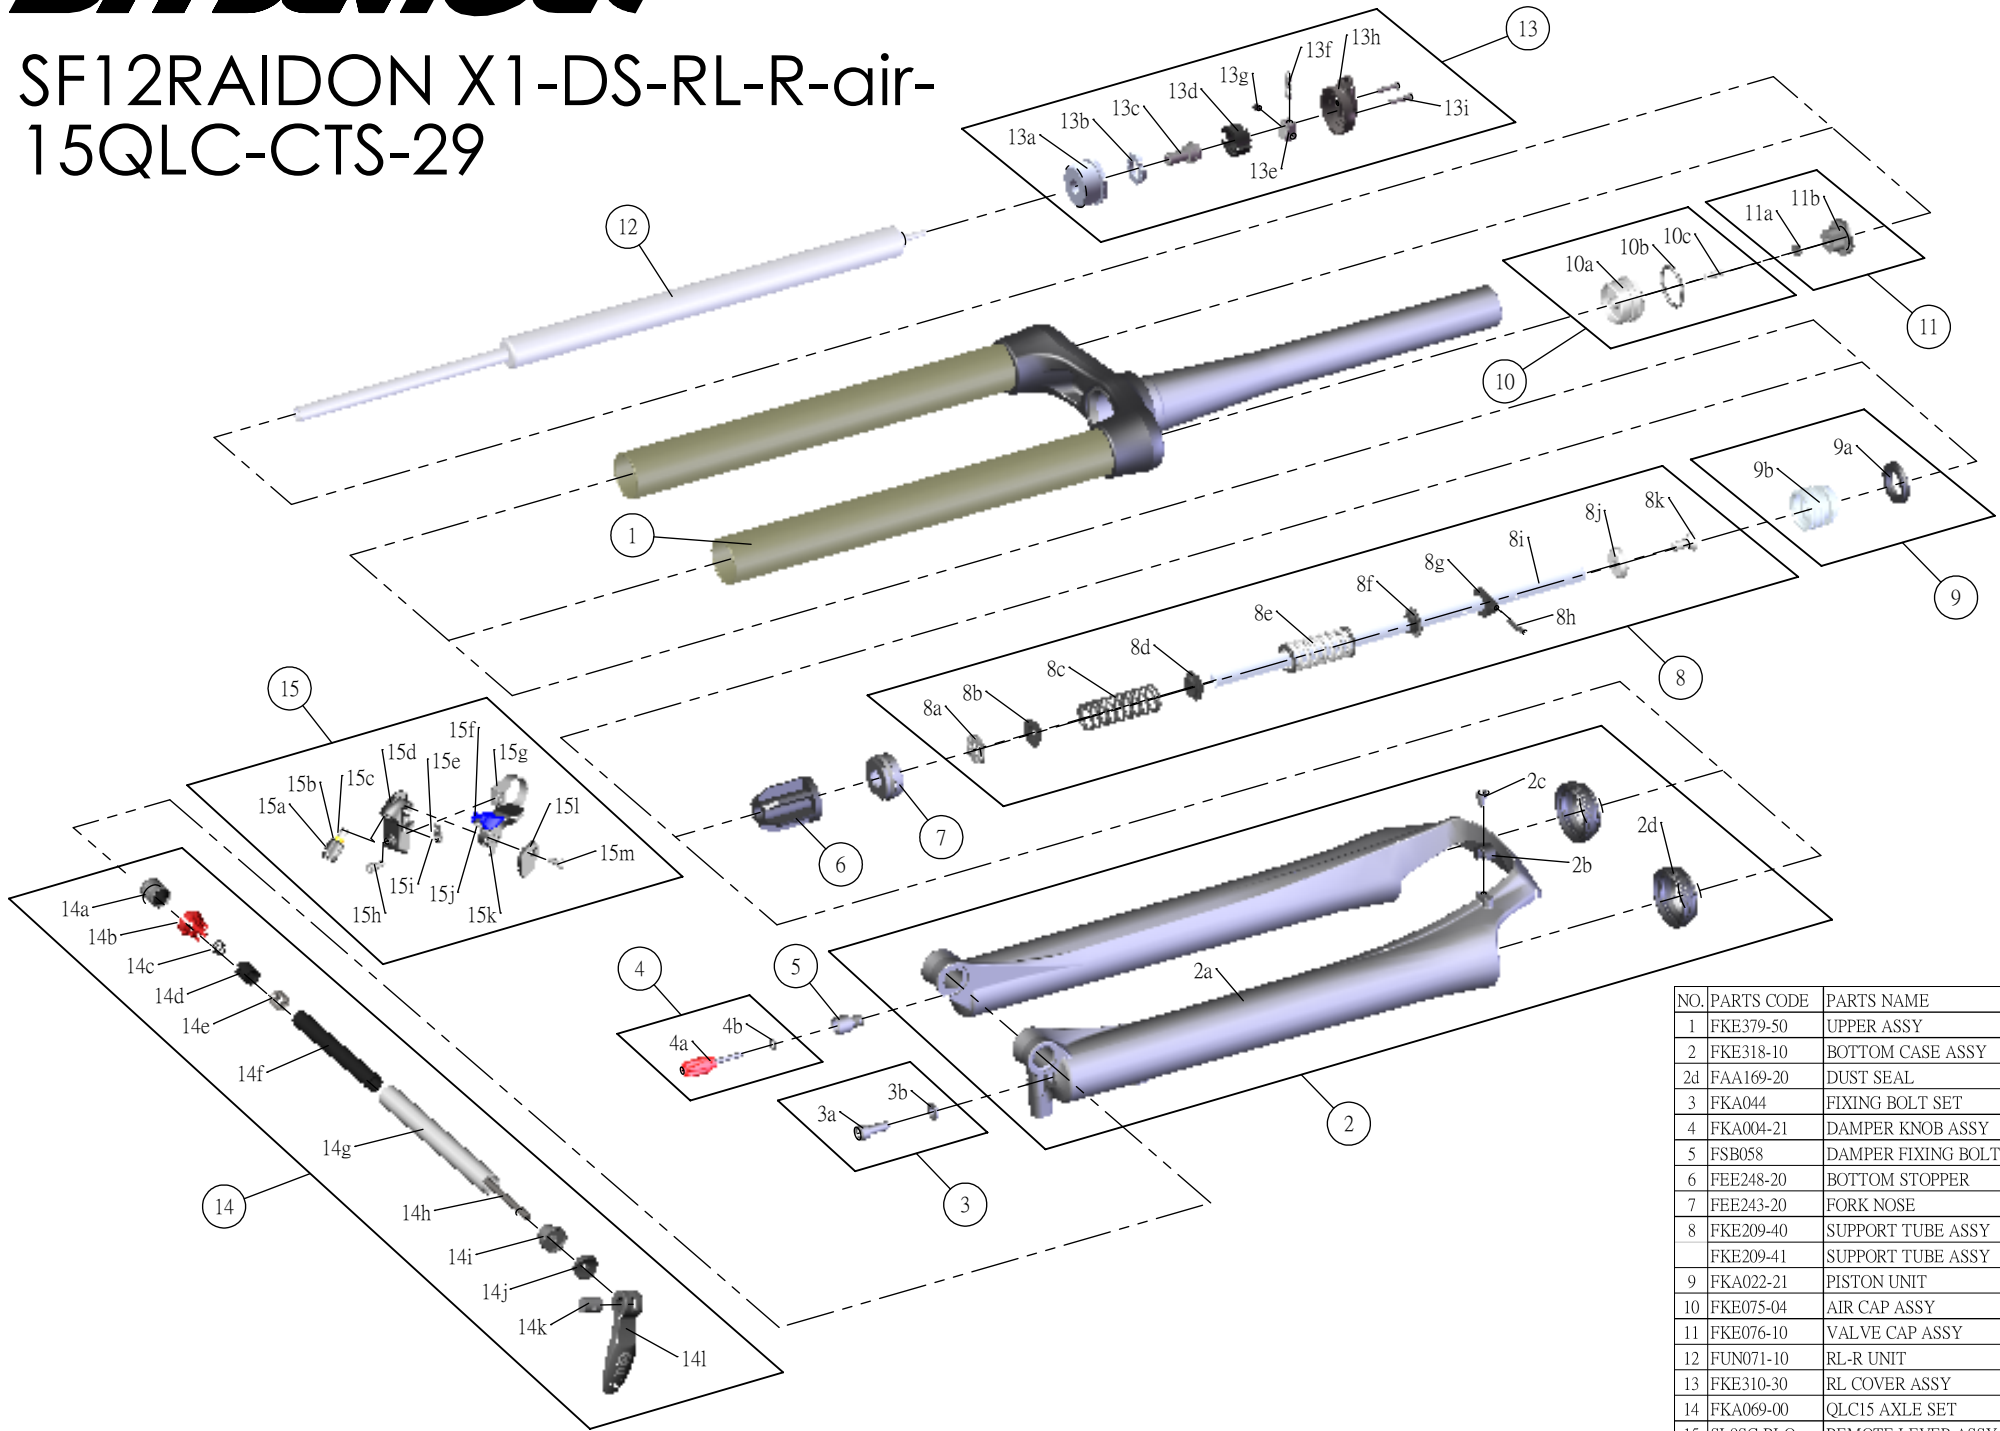

SF SUNTOUR

SF12RAIDON X1-DS-RL-R-air-15QLC-CTS-29

NO.	PARTS CODE	PARTS NAME	100	120	QT
1	FKE379-50	UPPER ASSY	*	*	1
2	FKE318-10	BOTTOM CASE ASSY	*	*	1
2d	FAA169-20	DUST SEAL	*	*	2
3	FKA044	FIXING BOLT SET	*	*	1
4	FKA004-21	DAMPER KNOB ASSY	*	*	1
5	FSB058	DAMPER FIXING BOLT	*	*	1
6	FEE248-20	BOTTOM STOPPER	*	*	1
7	FEE243-20	FORK NOSE	*	*	1
8	FKE209-40	SUPPORT TUBE ASSY		*	1
	FKE209-41	SUPPORT TUBE ASSY	*		1
9	FKA022-21	PISTON UNIT	*	*	1
10	FKE075-04	AIR CAP ASSY	*	*	1
11	FKE076-10	VALVE CAP ASSY	*	*	1
12	FUN071-10	RL-R UNIT	*	*	1
13	FKE310-30	RL COVER ASSY	*	*	1
14	FKA069-00	QLC15 AXLE SET	*	*	1
15	SL9SC-RLO	REMOTE LEVER ASSY	*	*	1