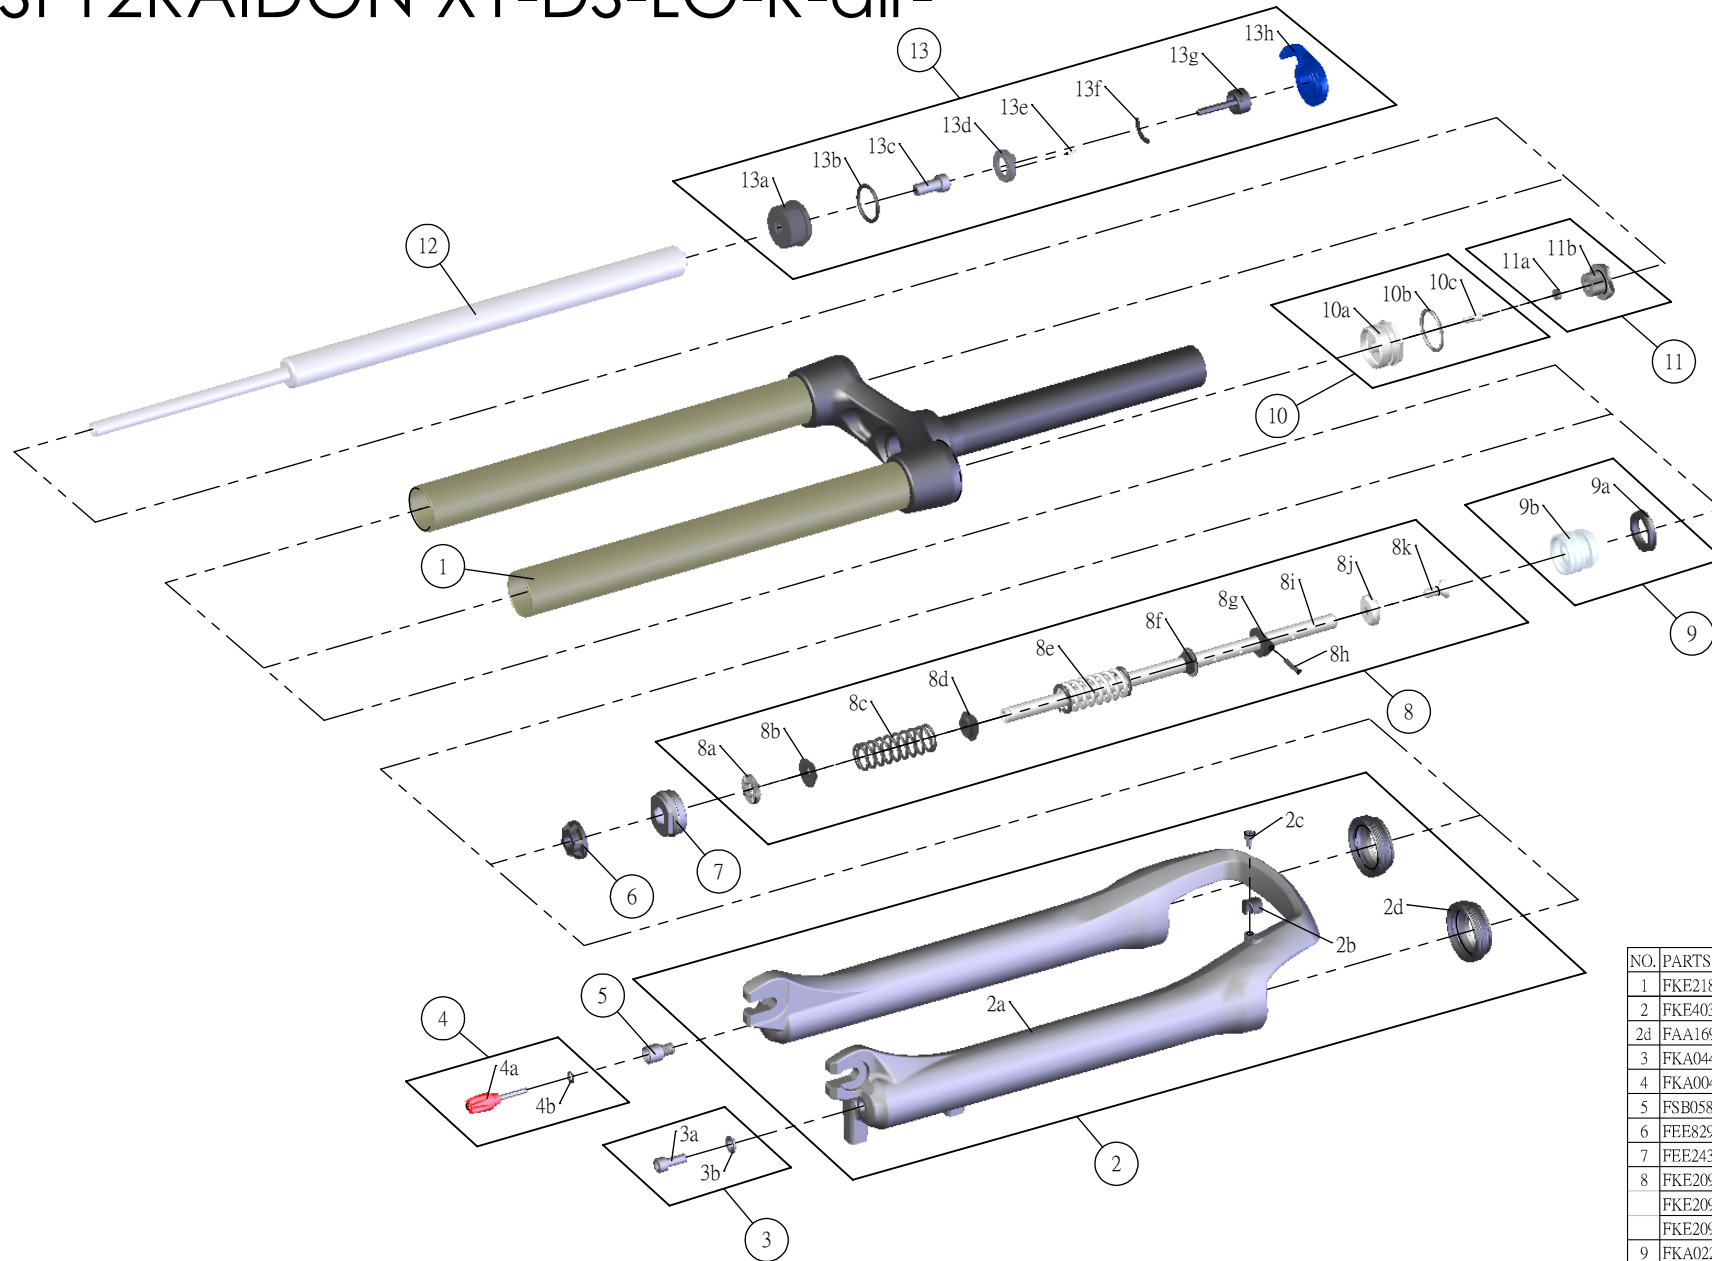

SF SUNTOUR

SF12RAIDON X1-DS-LO-R-air-

NO.	PARTS CODE	PARTS NAME	100	120	140	QT
1	FKE218-12	UPPER ASSY	*	*	*	1
2	FKE403-10	BOTTOM CASE ASSY	*	*	*	1
2d	FAA169-20	DUST SEAL	*	*	*	2
3	FKA044	FIXING BOLT SET	*	*	*	1
4	FKA004-21	DAMPER KNOB ASSY	*	*	*	1
5	FSB058	DAMPER FIXING BOLT	*	*	*	1
6	FEE829	BOTTOM STOPPER	*	*	*	1
7	FEE243-20	FORK NOSE	*	*	*	1
8	FKE209-50	SUPPORT TUBE ASSY		*		1
	FKE209-51	SUPPORT TUBE ASSY	*			1
	FKE209-53	SUPPORT TUBE ASSY			*	1
9	FKA022-21	PISTON UNIT	*	*	*	1
10	FKE075-04	AIR CAP ASSY	*	*	*	1
11	FKE076-10	VALVE CAP ASSY	*	*	*	1
12	FUN070-00	LO-R UNIT	*	*	*	1
13	FKE027-45	LO TOP CAP ASSY	*	*	*	1