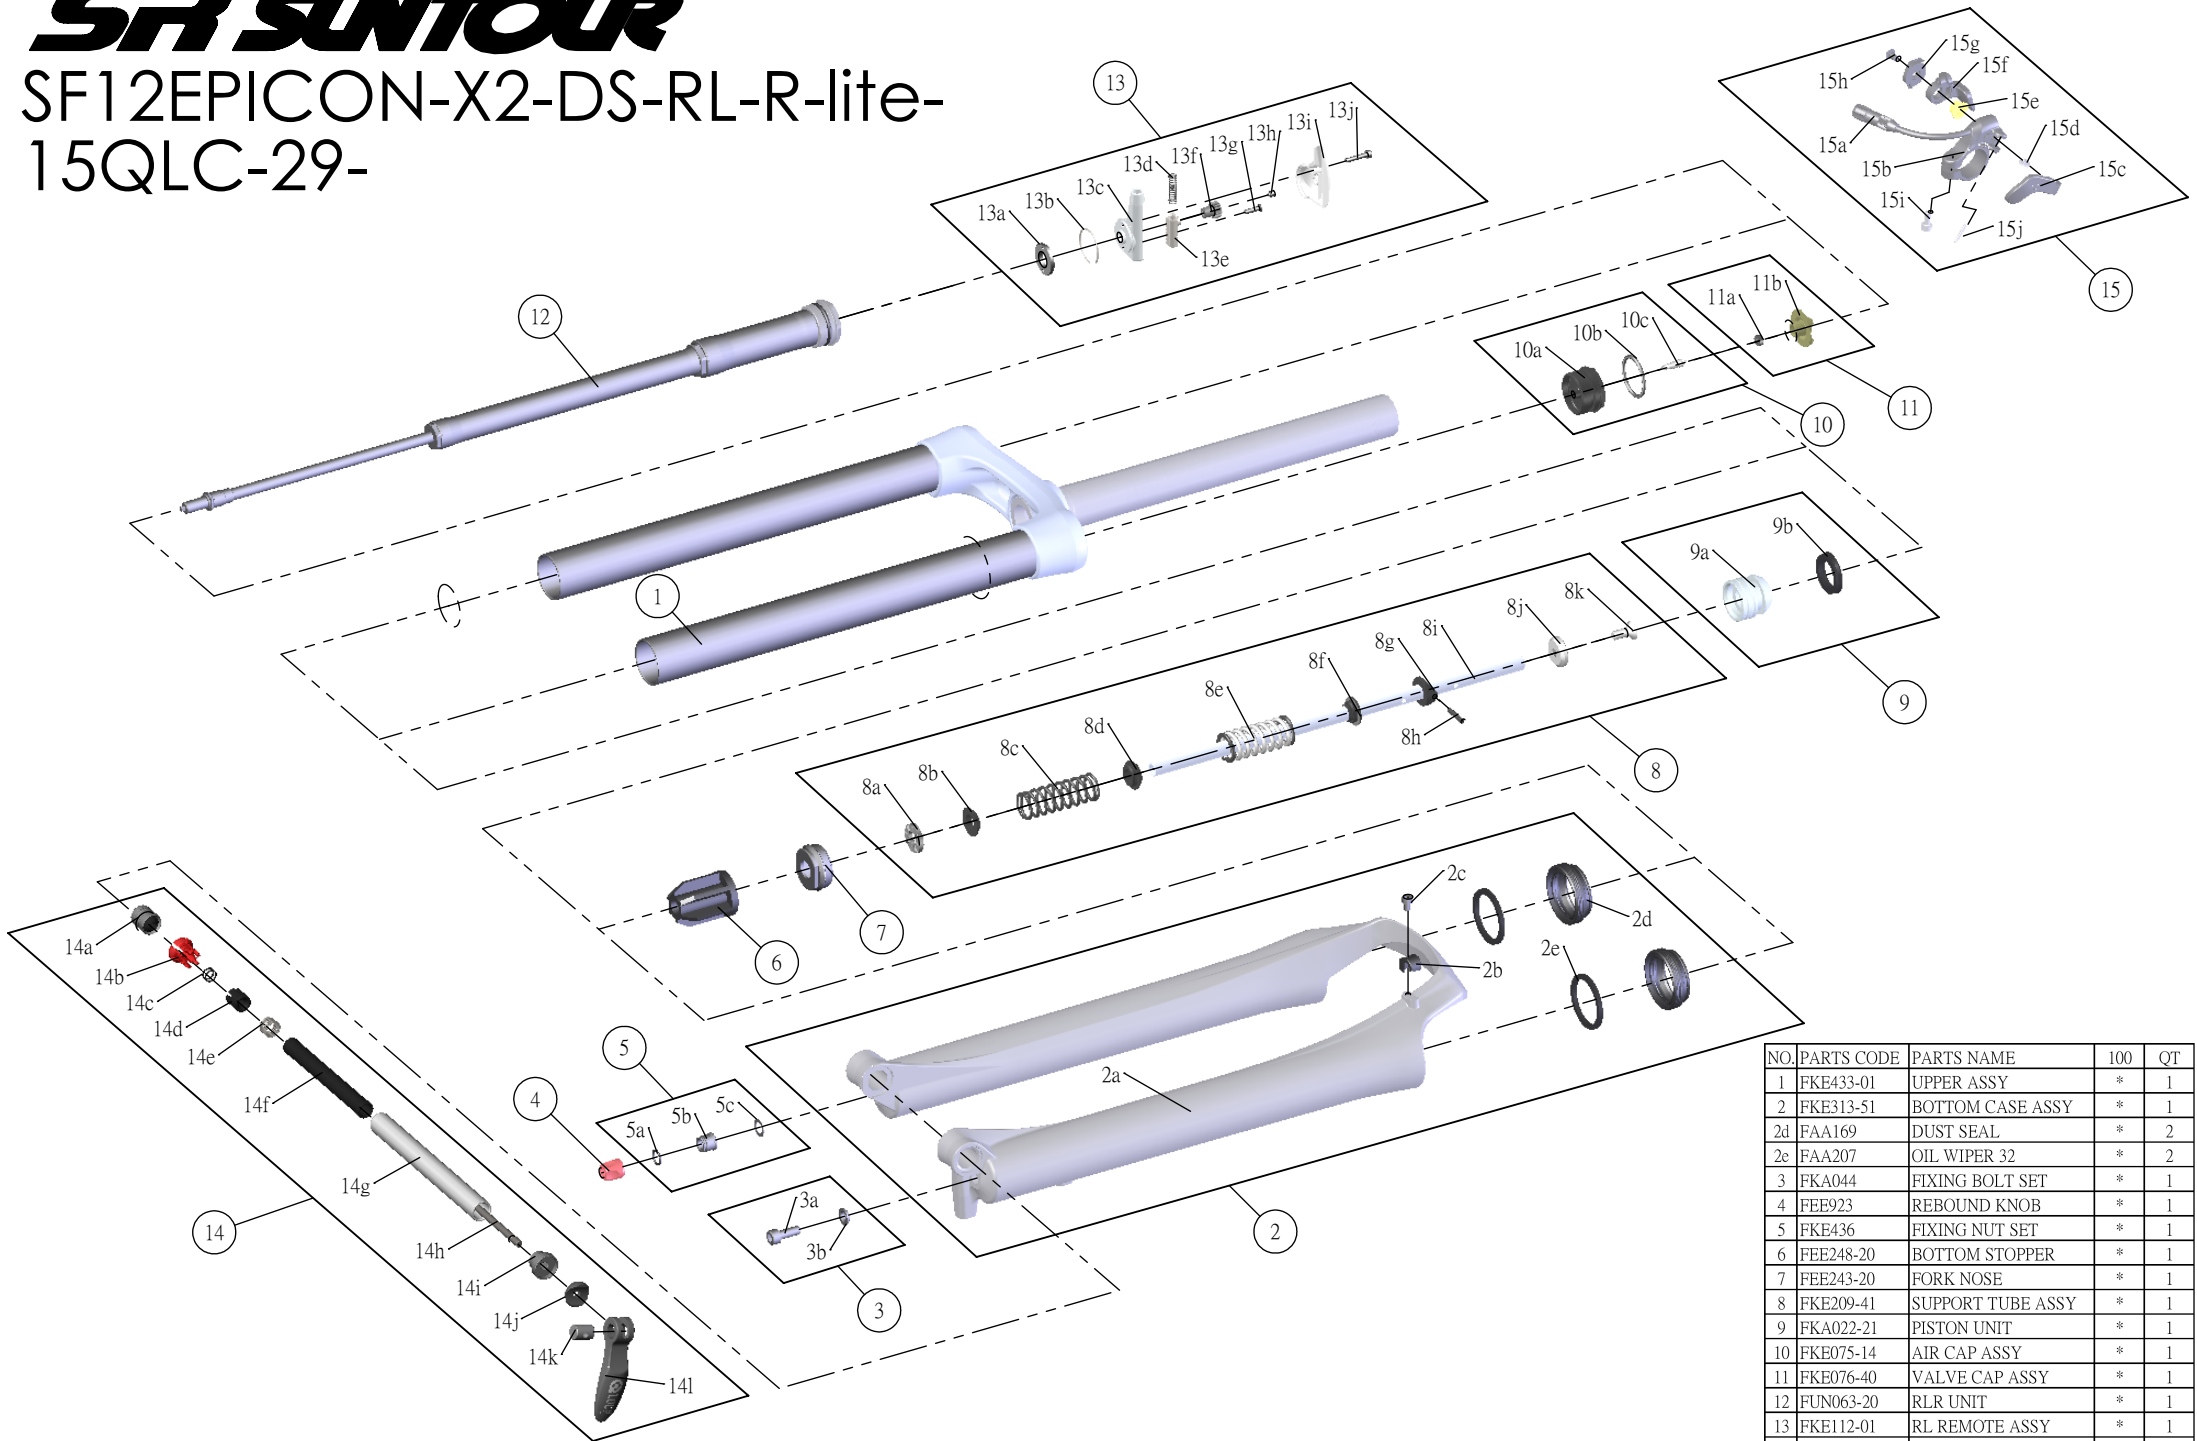

SF SUNTOUR

SF12EPICON-X2-DS-RL-R-lite-
15QLC-29-

NO.	PARTS CODE	PARTS NAME	100	QT
1	FKE433-01	UPPER ASSY	*	1
2	FKE313-51	BOTTOM CASE ASSY	*	1
2d	FAA169	DUST SEAL	*	2
2e	FAA207	OIL WIPER 32	*	2
3	FKA044	FIXING BOLT SET	*	1
4	FEE923	REBOUND KNOB	*	1
5	FKE436	FIXING NUT SET	*	1
6	FEE248-20	BOTTOM STOPPER	*	1
7	FEE243-20	FORK NOSE	*	1
8	FKE209-41	SUPPORT TUBE ASSY	*	1
9	FKA022-21	PISTON UNIT	*	1
10	FKE075-14	AIR CAP ASSY	*	1
11	FKE076-40	VALVE CAP ASSY	*	1
12	FUN063-20	RLR UNIT	*	1
13	FKE112-01	RL REMOTE ASSY	*	1
14	FKA069-00	QLC15 AXLE SET	*	1
15	SL12SC-RLO	REMOTE LEVER ASSY	*	1