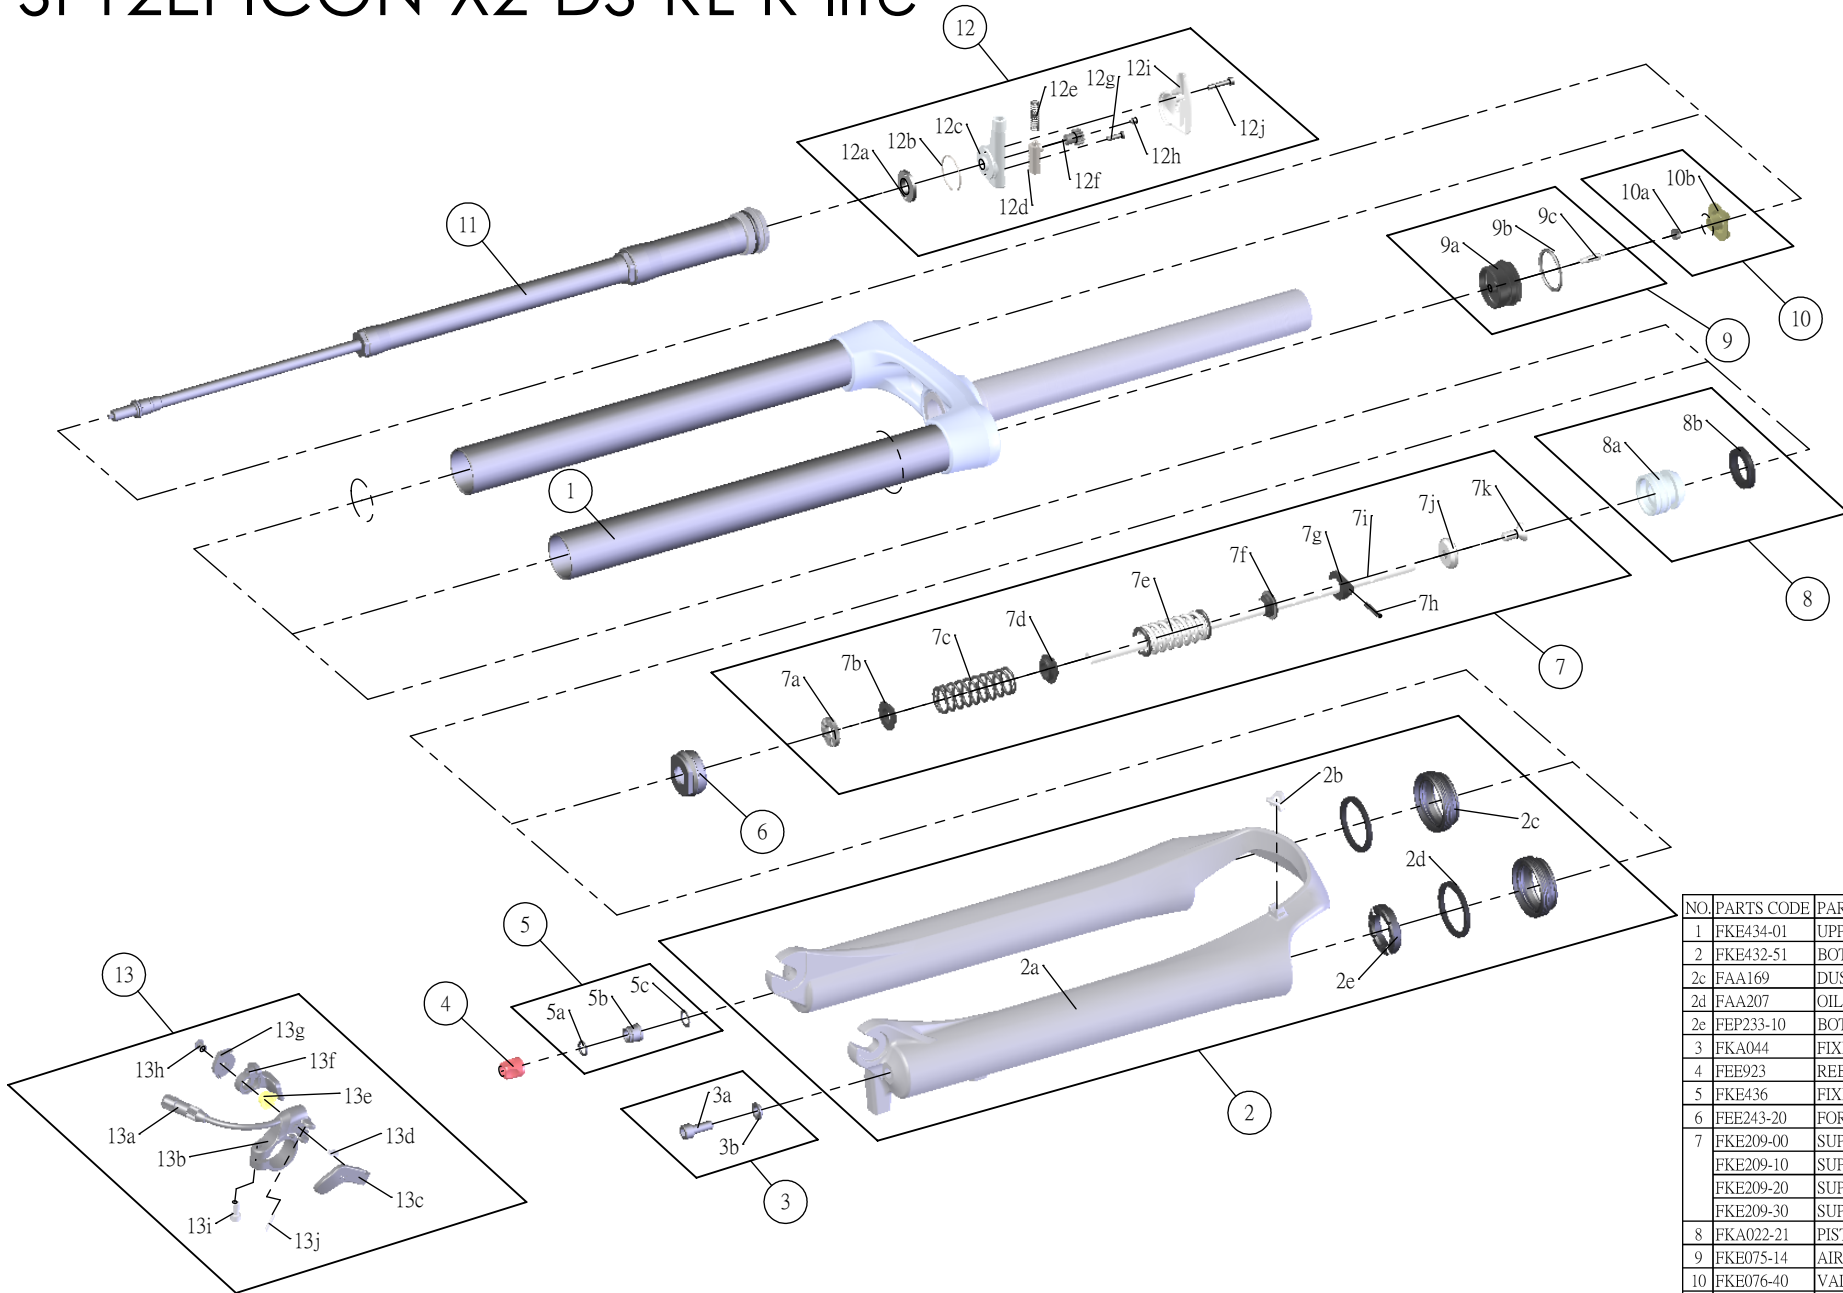

SF SUNTOUR

SF12EPICON-X2-DS-RL-R-lite-

NO.	PARTS CODE	PARTS NAME	80	100	120	140	QT
1	FKE434-01	UPPER ASSY	*	*	*	*	1
2	FKE432-51	BOTTOM CASE ASSY	*	*	*	*	1
2c	FAA169	DUST SEAL	*	*	*	*	2
2d	FAA207	OIL WIPER 32	*	*	*	*	2
2e	FEP233-10	BOTTOM BUMPER	*	*	*	*	1
3	FKA044	FIXING BOLT SET	*	*	*	*	1
4	FEE923	REBOUND KNOB	*	*	*	*	1
5	FKE436	FIXING NUT SET	*	*	*	*	1
6	FEE243-20	FORK NOSE	*	*	*	*	1
7	FKE209-00	SUPPORT TUBE ASSY			*		1
	FKE209-10	SUPPORT TUBE ASSY		*			1
	FKE209-20	SUPPORT TUBE ASSY	*				1
	FKE209-30	SUPPORT TUBE ASSY				*	1
8	FKA022-21	PISTON UNIT	*	*	*	*	1
9	FKE075-14	AIR CAP ASSY	*	*	*	*	1
10	FKE076-40	VALVE CAP ASSY	*	*	*	*	1
11	FUN063-10	RLR UNIT	*	*	*	*	1
12	FKE112-01	RL REMOTE ASSY	*	*	*	*	1
13	SL12SC-RL0	REMOTE LEVER ASSY	*	*	*	*	1