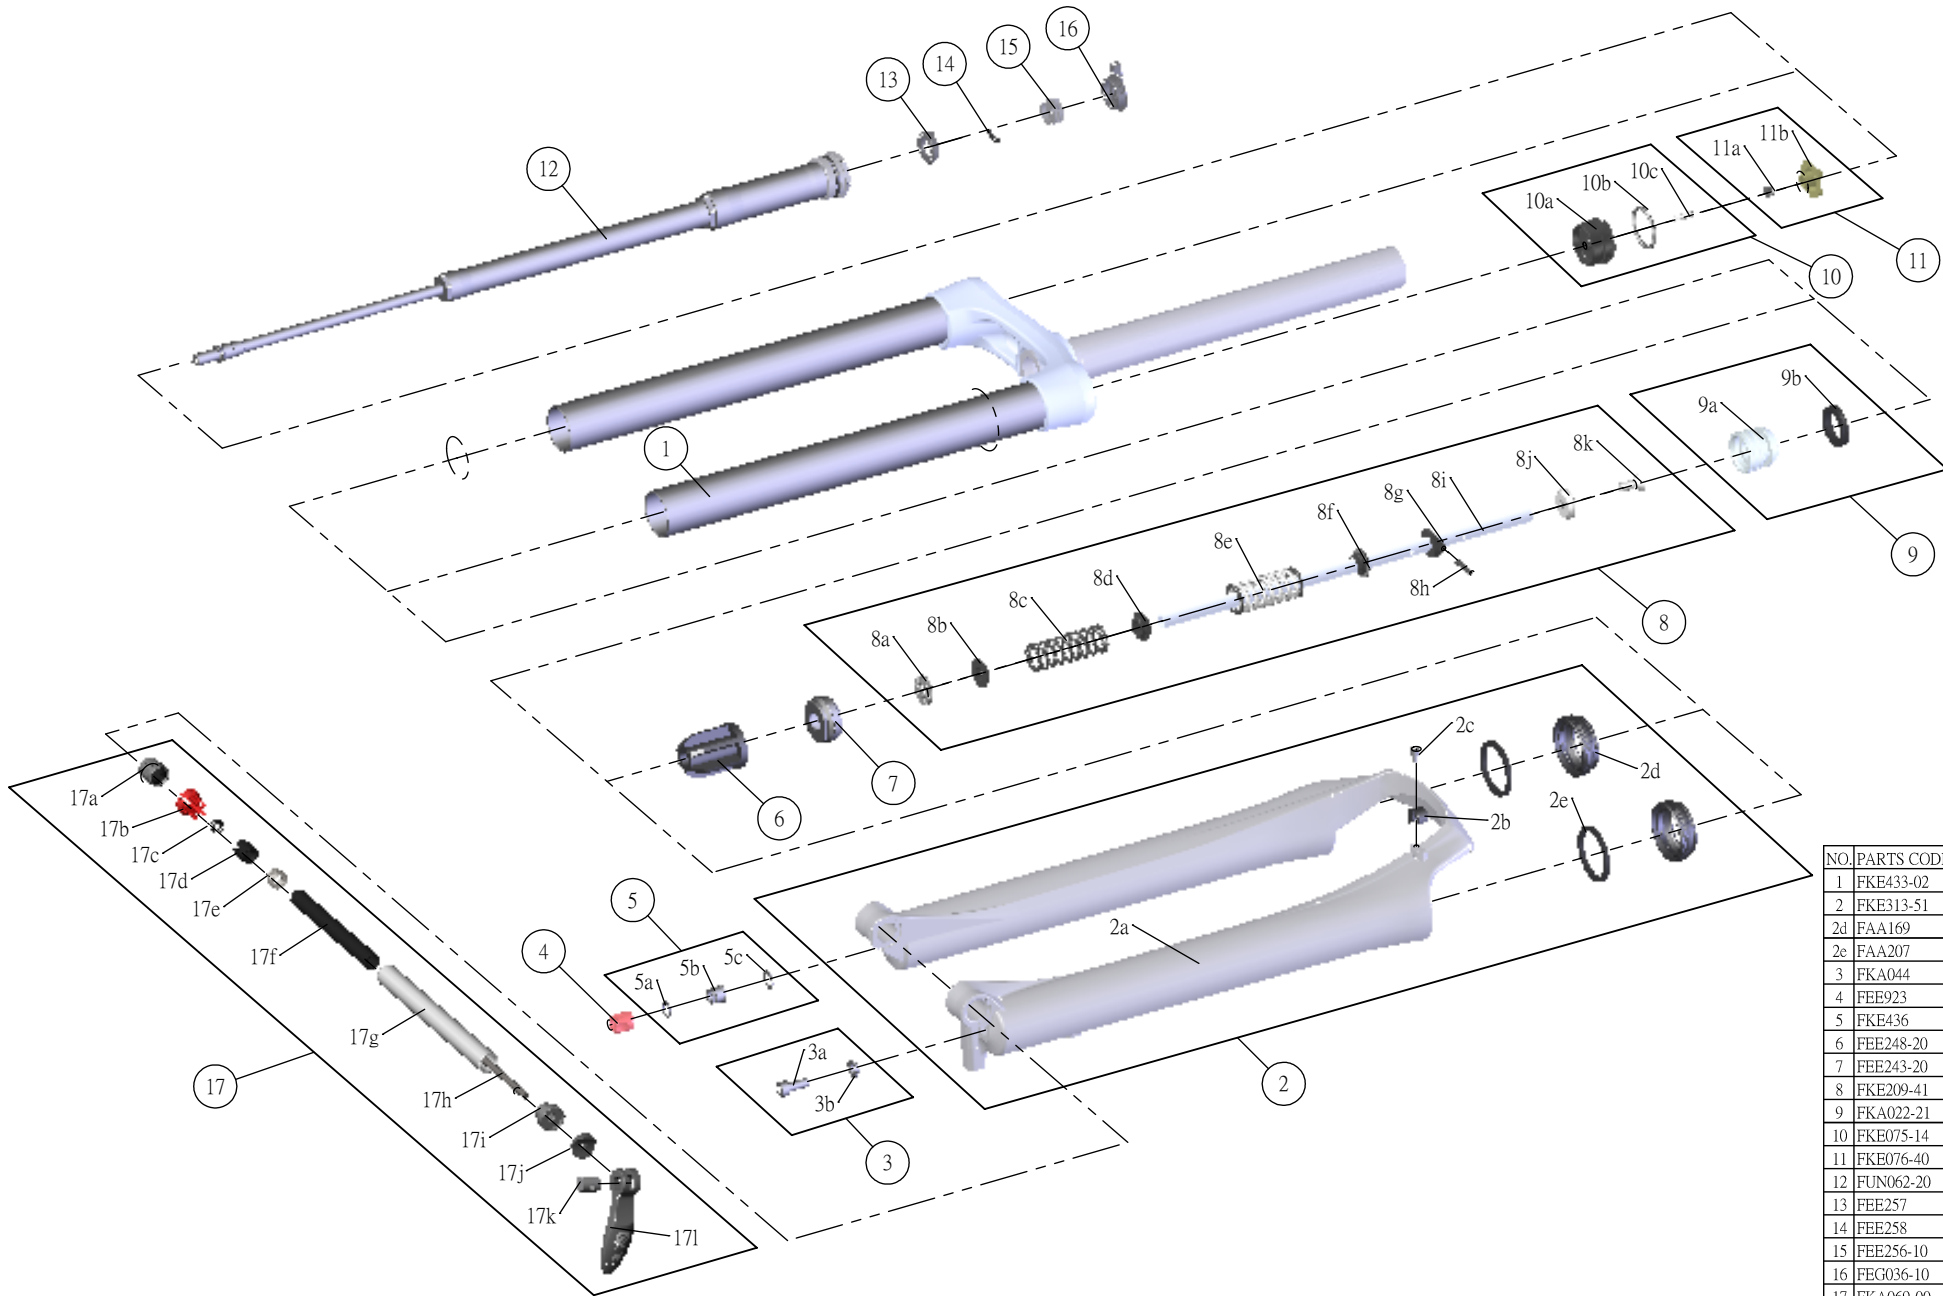

SF SUNTOUR

SF12EPICON-X2-DS-LO-R-lite-15QLC-29-100

NO.	PARTS CODE	PARTS NAME	100	QT
1	FKE433-02	UPPER ASSY	*	1
2	FKE313-51	BOTTOM CASE ASSY	*	1
2d	FAA169	DUST SEAL	*	2
2e	FAA207	OIL WIPER 32	*	2
3	FKA044	FIXING BOLT SET	*	1
4	FEE923	REBOUND KNOB	*	1
5	FKE436	FIXING NUT SET	*	1
6	FEE248-20	BOTTOM STOPPER	*	1
7	FEE243-20	FORK NOSE	*	1
8	FKE209-41	SUPPORT TUBE ASSY	*	1
9	FKA022-21	PISTON UNIT	*	1
10	FKE075-14	AIR CAP ASSY	*	1
11	FKE076-40	VALVE CAP ASSY	*	1
12	FUN062-20	LOR UNIT	*	1
13	FEE257	CLICK HOLDER	*	1
14	FEE258	ADJUST CLICK	*	1
15	FEE256-10	ADJUST CORE	*	1
16	FEG036-10	LOCK OUT KNOB	*	1
17	FKA069-00	QLC15 AXLE SET	*	1