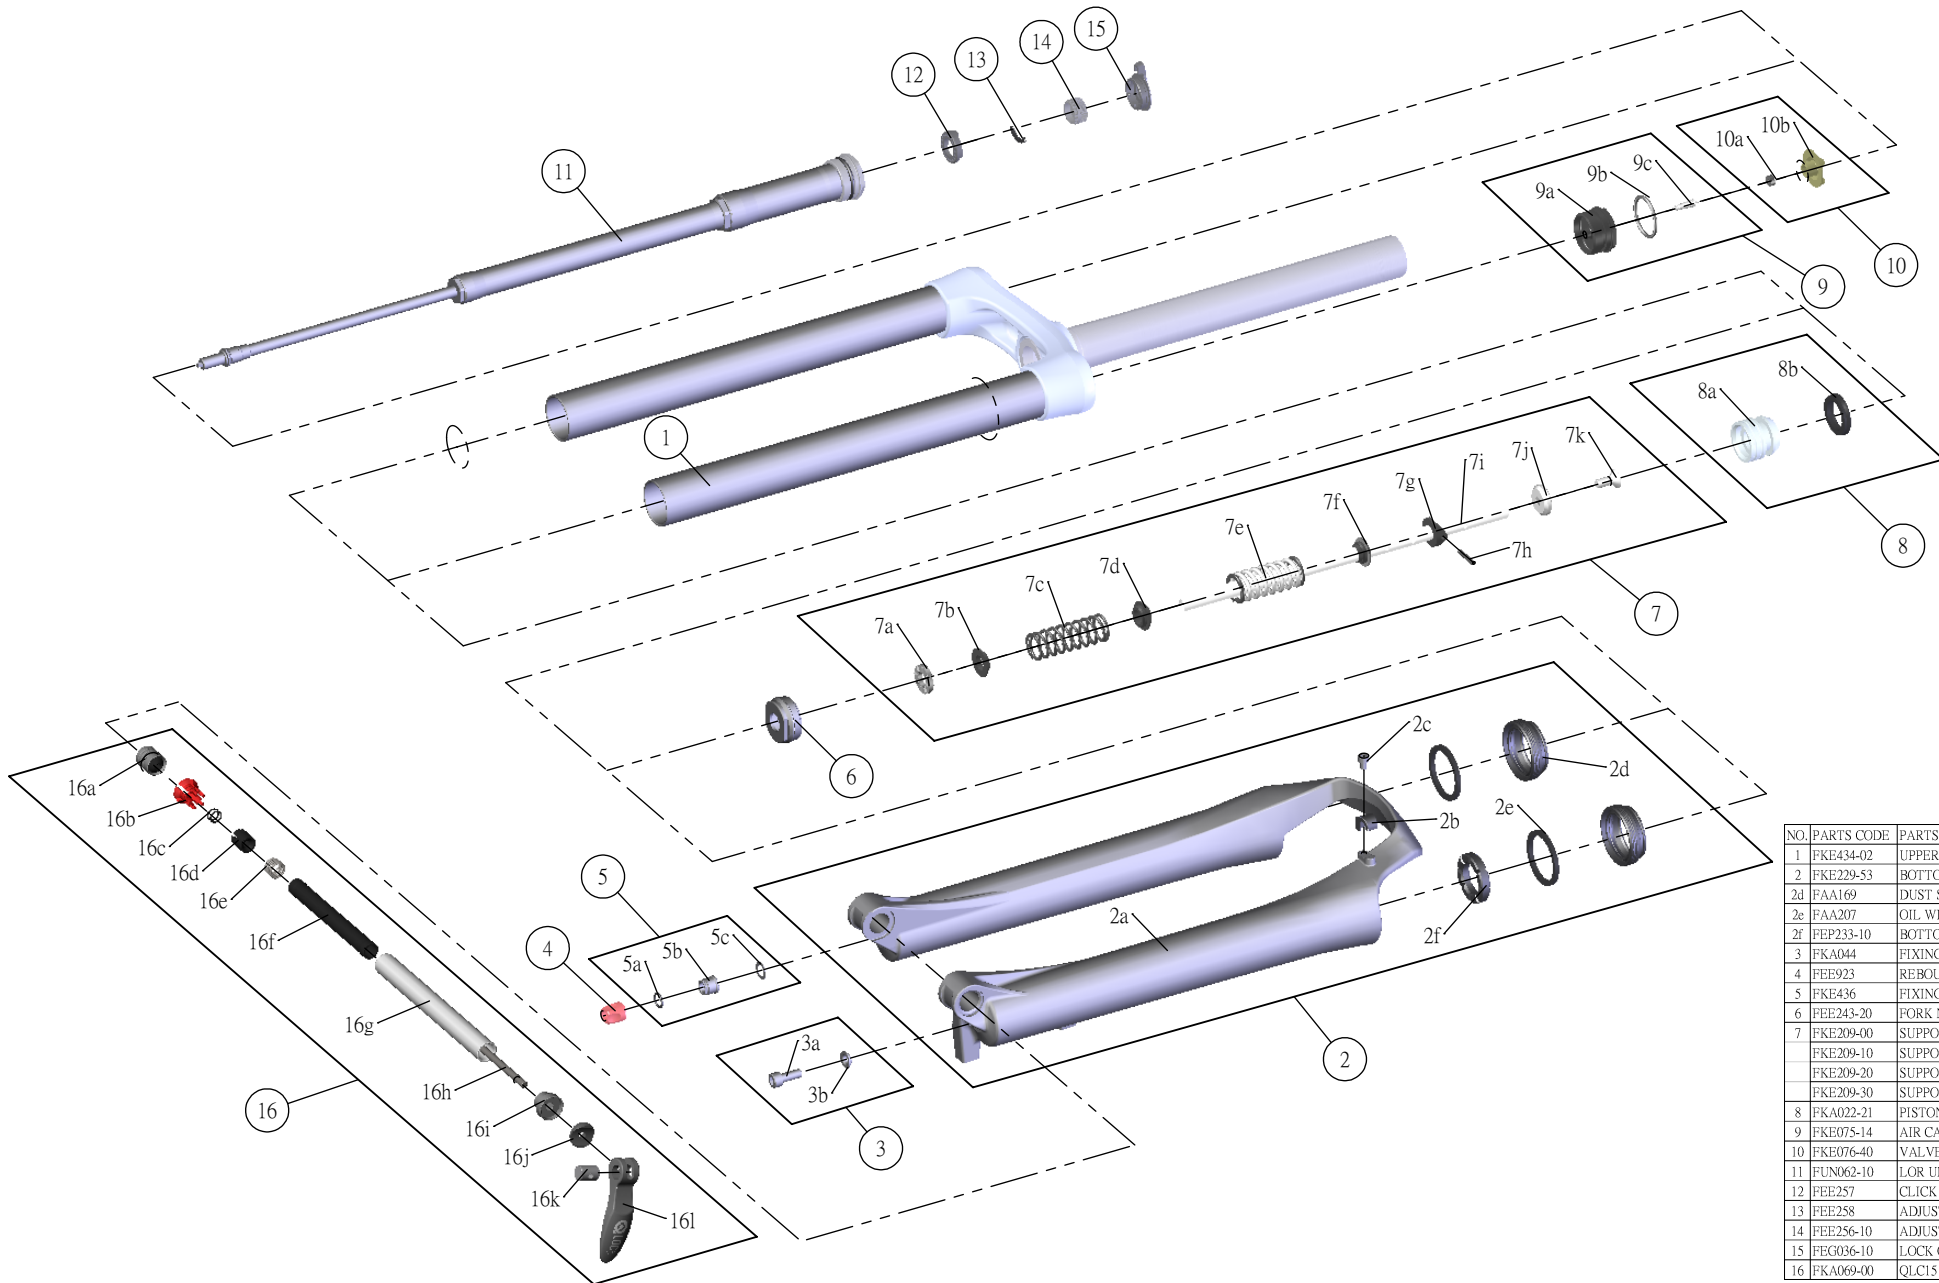

# SF SUNTOUR

## SF12EPICON-X2-DS-LO-R-lite-15QLC-

NO.	PARTS CODE	PARTS NAME	80	100	120	140	QT
1	FKE434-02	UPPER ASSY	*	*	*	*	1
2	FKE229-53	BOTTOM CASE ASSY	*	*	*	*	1
2d	FAA169	DUST SEAL	*	*	*	*	2
2e	FAA207	OIL WIPER 32	*	*	*	*	2
2f	PEP233-10	BOTTOM BUMPER	*	*	*	*	1
3	FKA044	FIXING BOLT SET	*	*	*	*	1
4	FEE923	REBOUND KNOB	*	*	*	*	1
5	FKE436	FIXING NUT SET	*	*	*	*	1
6	FEE243-20	FORK NOSE	*	*	*	*	1
7	FKE209-00	SUPPORT TUBE ASSY			*	*	1
	FKE209-10	SUPPORT TUBE ASSY		*			1
	FKE209-20	SUPPORT TUBE ASSY	*				1
	FKE209-30	SUPPORT TUBE ASSY				*	1
8	FKA022-21	PISTON UNIT	*	*	*	*	1
9	FKE075-14	AIR CAP ASSY	*	*	*	*	1
10	FKE076-40	VALVE CAP ASSY	*	*	*	*	1
11	FUN062-10	LOR UNIT	*	*	*	*	1
12	FEE257	CLICK HOLDER	*	*	*	*	1
13	FEE258	ADJUST CLICK	*	*	*	*	1
14	FEE256-10	ADJUST CORE	*	*	*	*	1
15	FEG036-10	LOCK OUT KNOB	*	*	*	*	1
16	FKA069-00	QLC15 AXLE SET	*	*	*	*	1