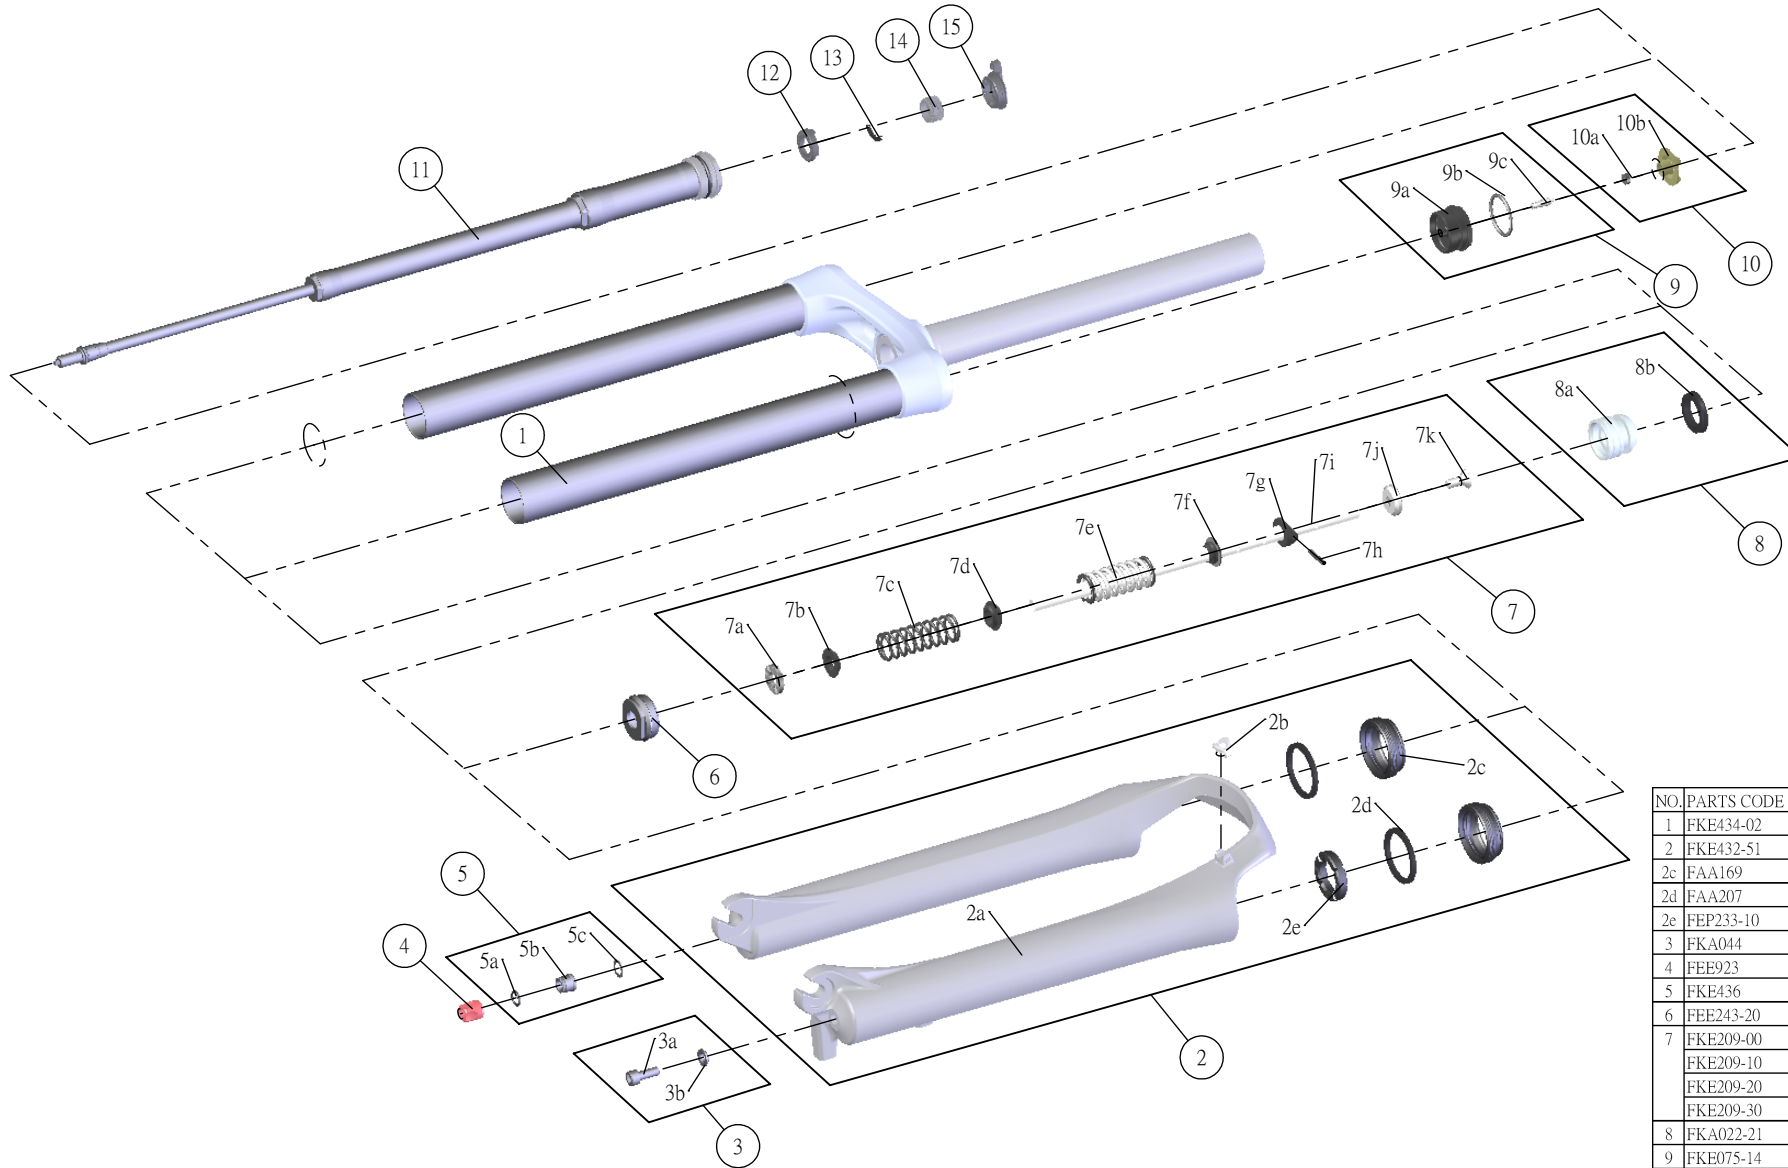

SF SUNTOUR

SF12EPICON-X2-DS-LO-R-lite-

NO.	PARTS CODE	PARTS NAME	80	100	120	140	QT
1	FKE434-02	UPPER ASSY	*	*	*	*	1
2	FKE432-51	BOTTOM CASE ASSY	*	*	*	*	1
2c	FAA169	DUST SEAL	*	*	*	*	2
2d	FAA207	OIL WIPER 32	*	*	*	*	2
2e	FEP233-10	BOTTOM BUMPER	*	*	*	*	1
3	FKA044	FIXING BOLT SET	*	*	*	*	1
4	FEE923	REBOUND KNOB	*	*	*	*	1
5	FKE436	FIXING NUT SET	*	*	*	*	1
6	FEE243-20	FORK NOSE	*	*	*	*	1
7	FKE209-00	SUPPORT TUBE ASSY			*		1
	FKE209-10	SUPPORT TUBE ASSY		*			1
	FKE209-20	SUPPORT TUBE ASSY	*				1
	FKE209-30	SUPPORT TUBE ASSY				*	1
8	FKA022-21	PISTON UNIT	*	*	*	*	1
9	FKE075-14	AIR CAP ASSY	*	*	*	*	1
10	FKE076-40	VALVE CAP ASSY	*	*	*	*	1
11	FUN062-10	LOR UNIT	*	*	*	*	1
12	FEE257	CLICK HOLDER	*	*	*	*	1
13	FEE258	ADJUST CLICK	*	*	*	*	1
14	FEE256-10	ADJUST CORE	*	*	*	*	1
15	FEG036-10	LOCK OUT KNOB	*	*	*	*	1