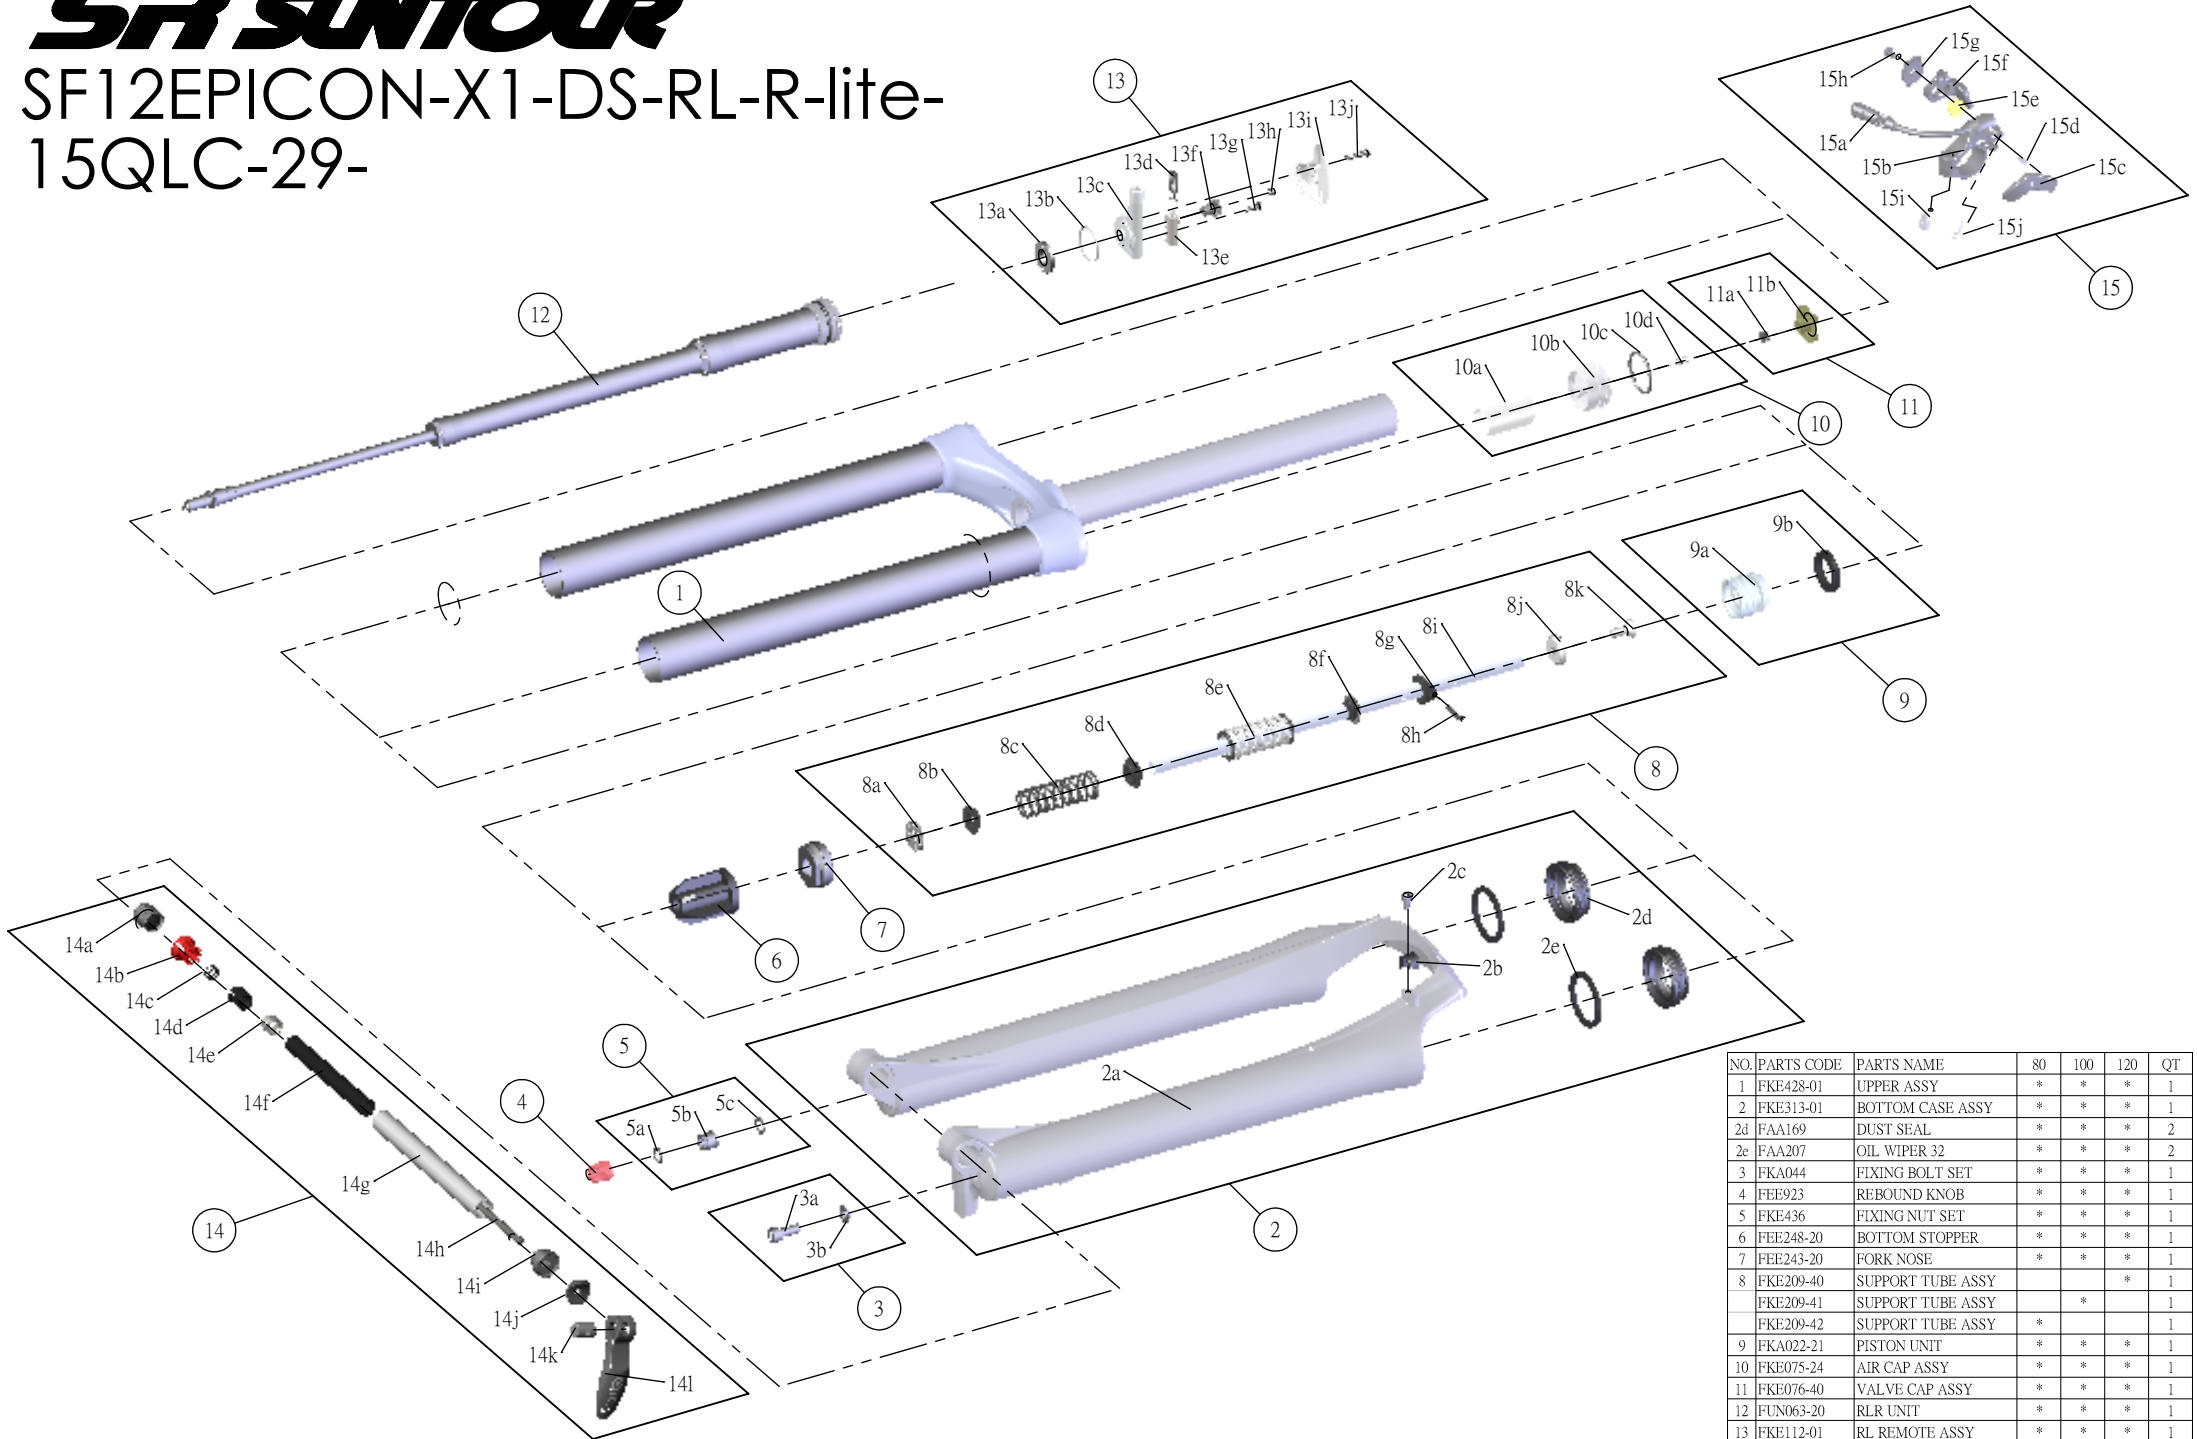

SF SUNTOUR

SF12EPICON-X1-DS-RL-R-lite-
15QLC-29-

NO.	PARTS CODE	PARTS NAME	80	100	120	QT
1	FKE428-01	UPPER ASSY	*	*	*	1
2	FKE313-01	BOTTOM CASE ASSY	*	*	*	1
2d	FAA169	DUST SEAL	*	*	*	2
2e	FAA207	OIL WIPER 32	*	*	*	2
3	FKA044	FIXING BOLT SET	*	*	*	1
4	FEE923	REBOUND KNOB	*	*	*	1
5	FKE436	FIXING NUT SET	*	*	*	1
6	FEE248-20	BOTTOM STOPPER	*	*	*	1
7	FEE243-20	FORK NOSE	*	*	*	1
8	FKE209-40	SUPPORT TUBE ASSY	*	*	*	1
	FKE209-41	SUPPORT TUBE ASSY	*	*	*	1
	FKE209-42	SUPPORT TUBE ASSY	*	*	*	1
9	FKA022-21	PISTON UNIT	*	*	*	1
10	FKE075-24	AIR CAP ASSY	*	*	*	1
11	FKE076-40	VALVE CAP ASSY	*	*	*	1
12	FUN063-20	RLR UNIT	*	*	*	1
13	FKE112-01	RL REMOTE ASSY	*	*	*	1
14	FKA069-00	QLC15 AXLE SET	*	*	*	1
15	SL12SC-RLO	REMOTE LEVER ASSY	*	*	*	1