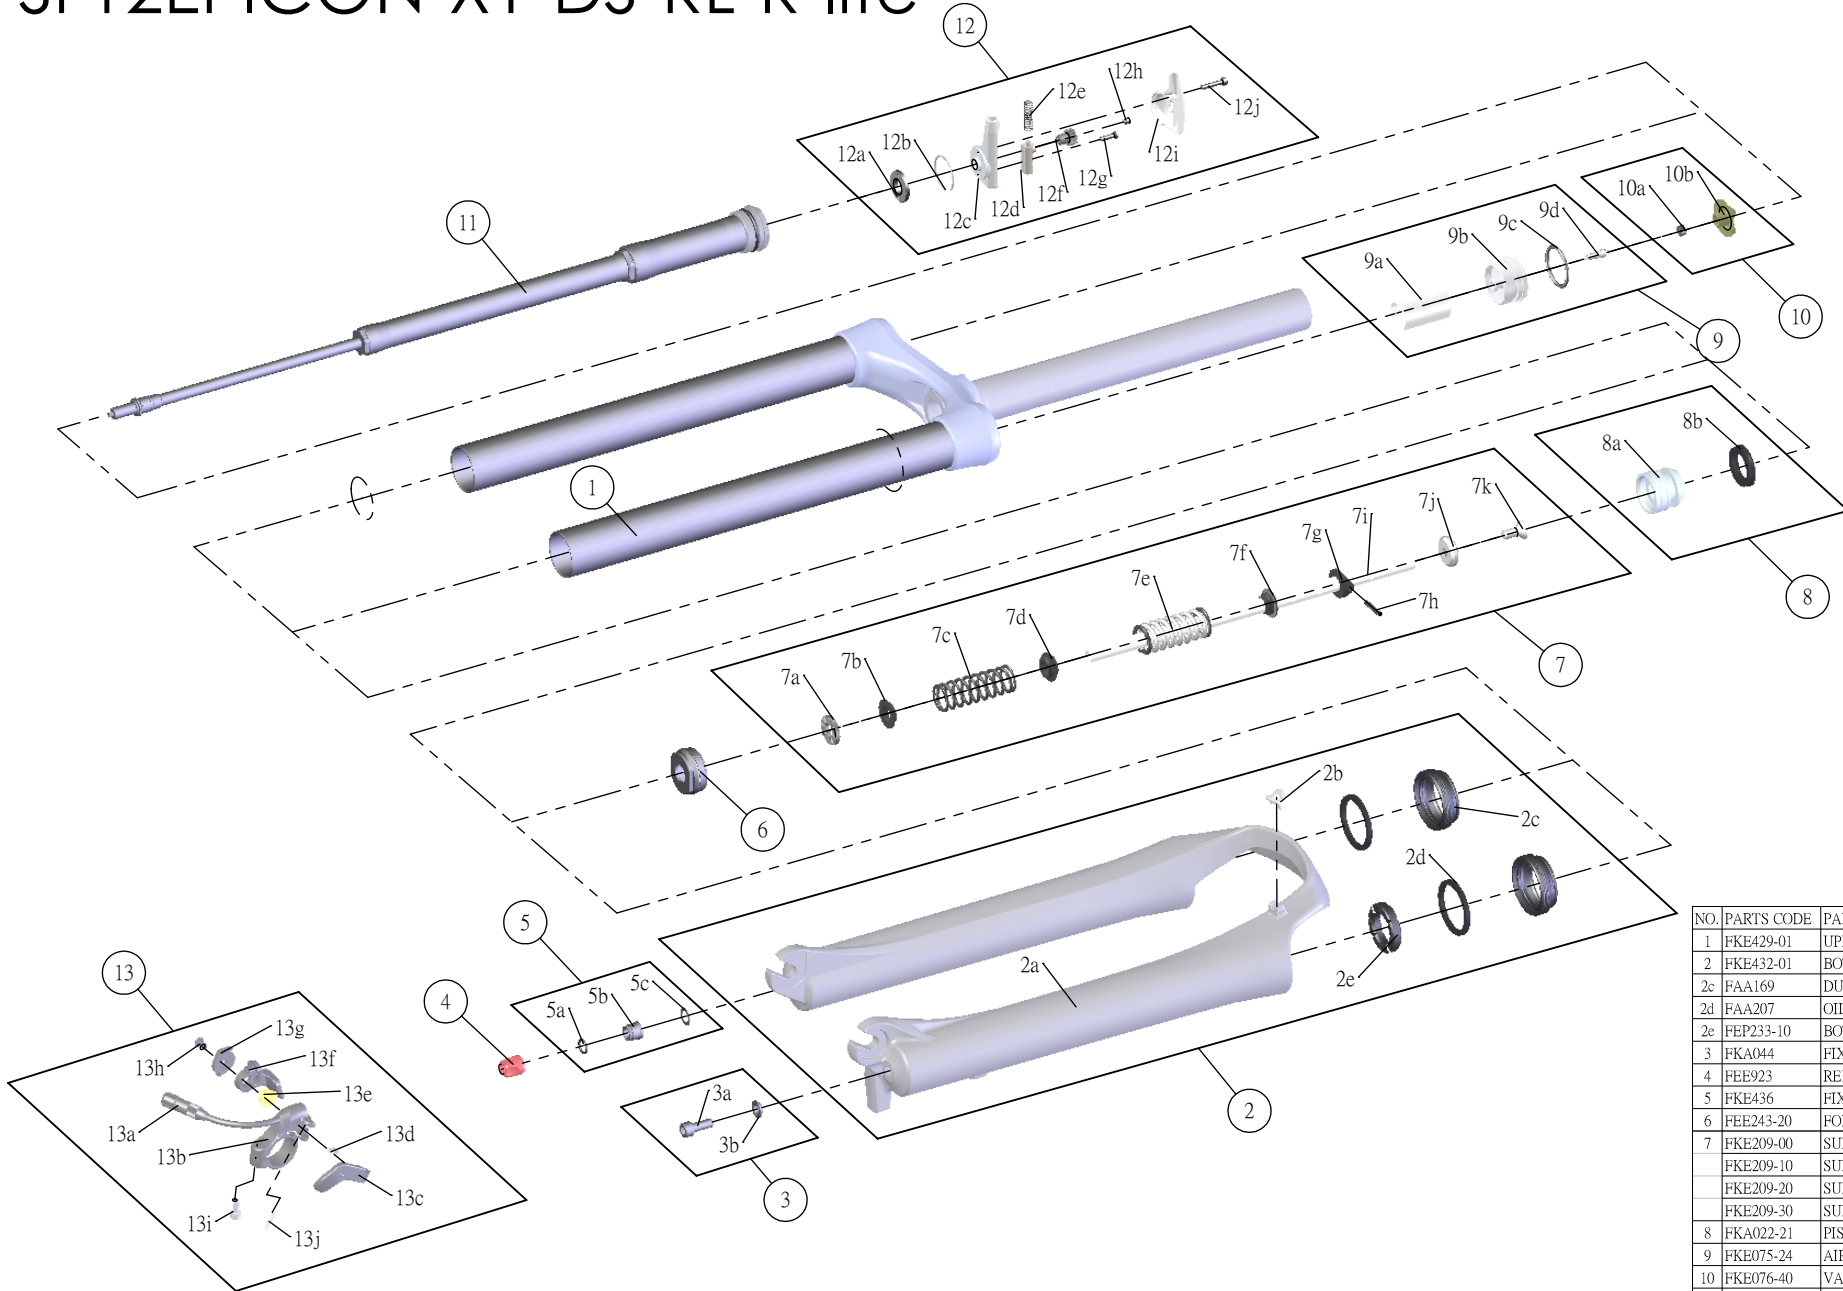

SF SUNTOUR

SF12EPICON-X1-DS-RL-R-lite-

NO.	PARTS CODE	PARTS NAME	80	100	120	140	QT
1	FKE429-01	UPPER ASSY	*	*	*	*	1
2	FKE432-01	BOTTOM CASE ASSY	*	*	*	*	1
2c	FAA169	DUST SEAL	*	*	*	*	2
2d	FAA207	OIL WIPER 32	*	*	*	*	2
2e	FEP233-10	BOTTOM BUMPER	*	*	*	*	1
3	FKA044	FIXING BOLT SET	*	*	*	*	1
4	FEE923	REBOUND KNOB	*	*	*	*	1
5	FKE436	FIXING NUT SET	*	*	*	*	1
6	FEE243-20	FORK NOSE	*	*	*	*	1
7	FKE209-00	SUPPORT TUBE ASSY			*		1
	FKE209-10	SUPPORT TUBE ASSY		*			1
	FKE209-20	SUPPORT TUBE ASSY	*				1
	FKE209-30	SUPPORT TUBE ASSY				*	1
8	FKA022-21	PISTON UNIT	*	*	*	*	1
9	FKE075-24	AIR CAP ASSY	*	*	*	*	1
10	FKE076-40	VALVE CAP ASSY	*	*	*	*	1
11	FUN063-10	RLR UNIT	*	*	*	*	1
12	FKE112-01	RL REMOTE ASSY	*	*	*	*	1
13	SL12SC-RLO	REMOTE LEVER ASSY	*	*	*	*	1