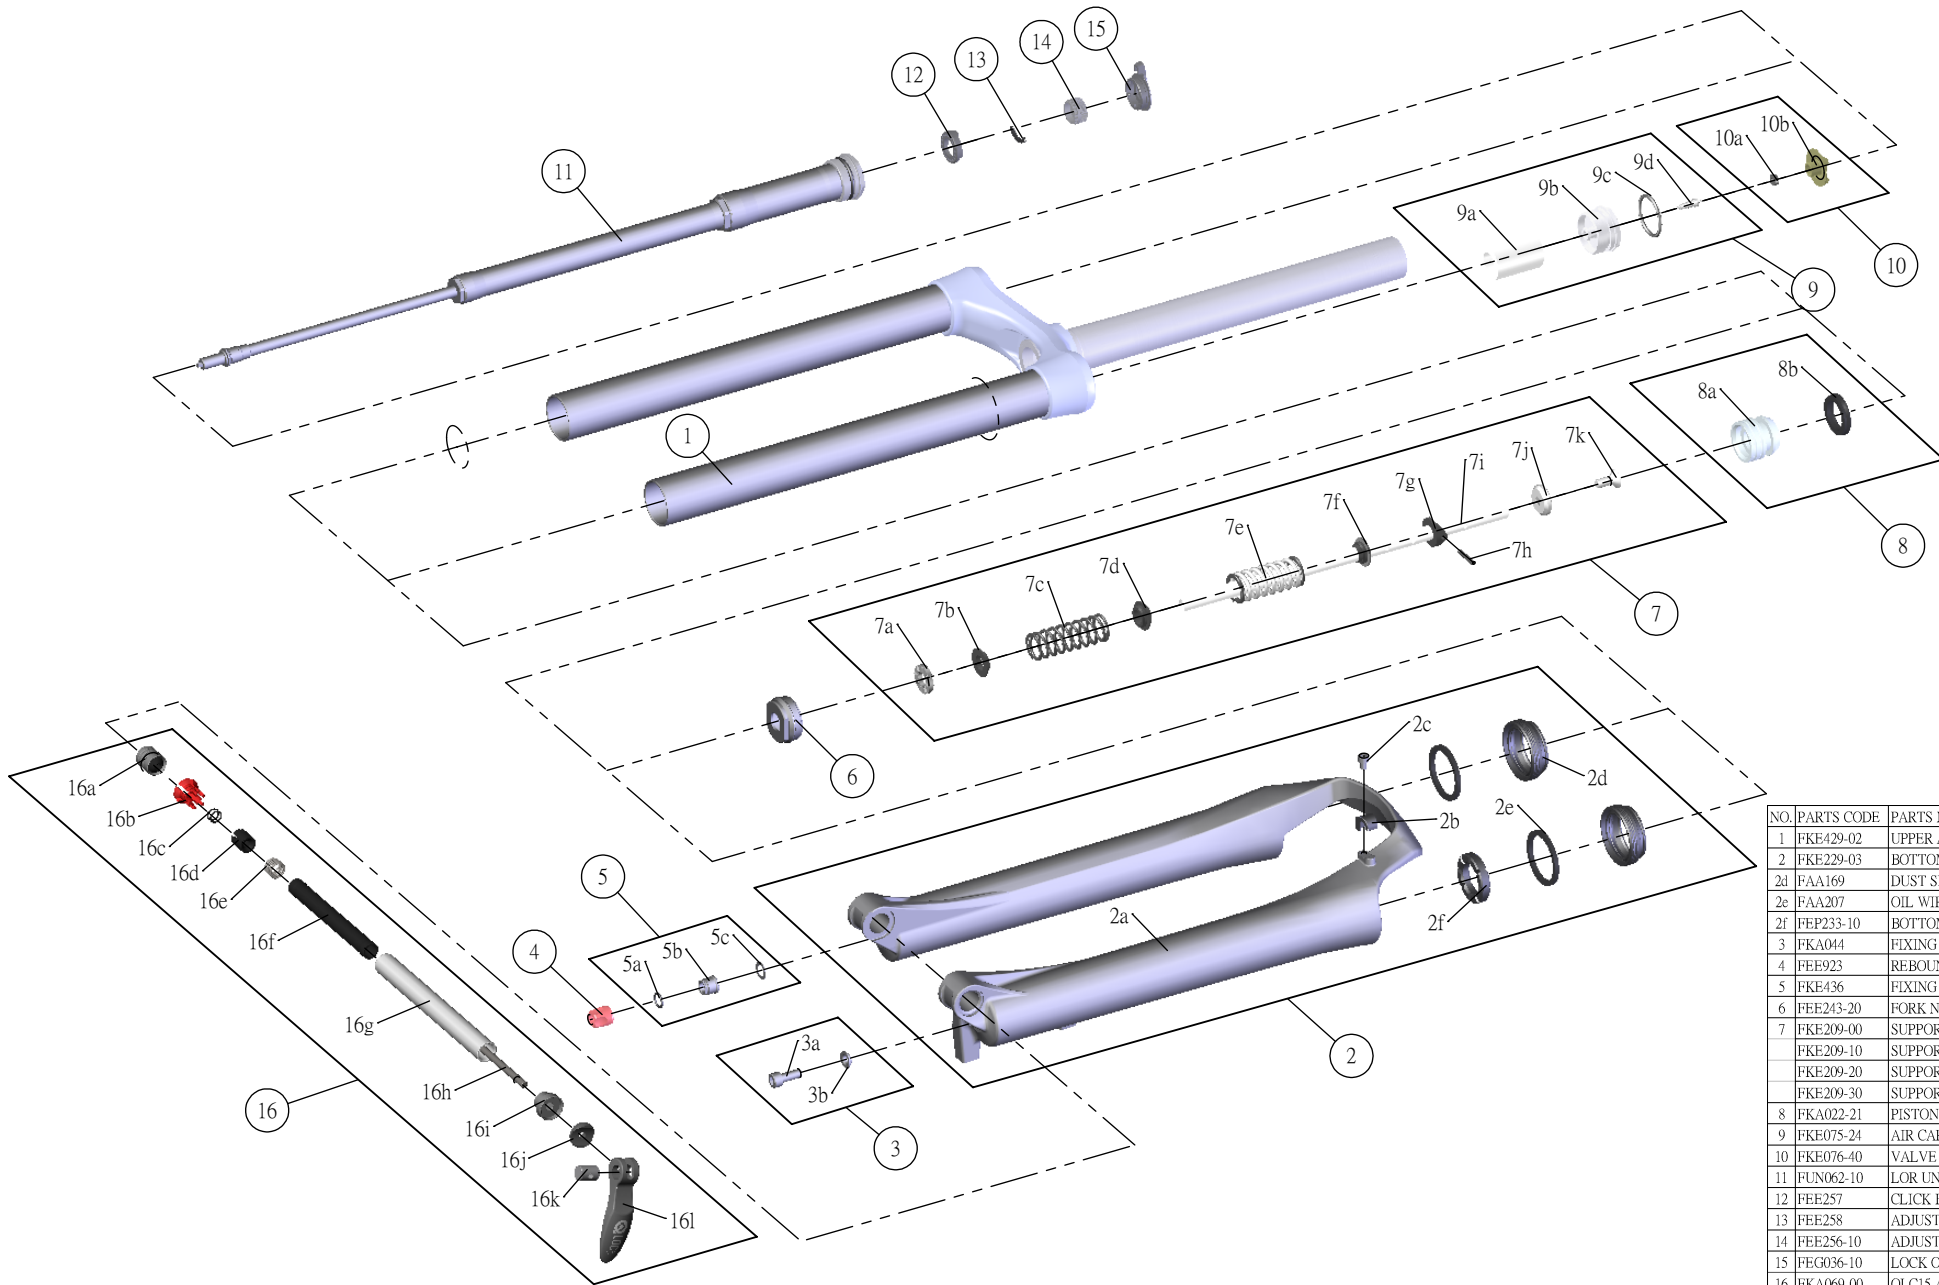

SUNTOUR

SF12EPICON-X1-DS-LO-R-lite-15QLC-

NO.	PARTS CODE	PARTS NAME	80	100	120	140	QT
1	FKE429-02	UPPER ASSY	*	*	*	*	1
2	FKE229-03	BOTTOM CASE ASSY	*	*	*	*	1
2d	FAA169	DUST SEAL	*	*	*	*	2
2e	FAA207	OIL WIPER 32	*	*	*	*	2
2f	FEP233-10	BOTTOM BUMPER	*	*	*	*	1
3	FKA044	FIXING BOLT SET	*	*	*	*	1
4	FEE923	REBOUND KNOB	*	*	*	*	1
5	FKE436	FIXING NUT SET	*	*	*	*	1
6	FEE243-20	FORK NOSE	*	*	*	*	1
7	FKE209-00	SUPPORT TUBE ASSY			*		1
	FKE209-10	SUPPORT TUBE ASSY		*			1
	FKE209-20	SUPPORT TUBE ASSY	*				1
	FKE209-30	SUPPORT TUBE ASSY				*	1
8	FKA022-21	PISTON UNIT	*	*	*	*	1
9	FKE075-24	AIR CAP ASSY	*	*	*	*	1
10	FKE076-40	VALVE CAP ASSY	*	*	*	*	1
11	FUN062-10	LOR UNIT	*	*	*	*	1
12	FEE257	CLICK HOLDER	*	*	*	*	1
13	FEE258	ADJUST CLICK	*	*	*	*	1
14	FEE256-10	ADJUST CORE	*	*	*	*	1
15	FEG036-10	LOCK OUT KNOB	*	*	*	*	1
16	FKA069-00	QLC15 AXLE SET	*	*	*	*	1