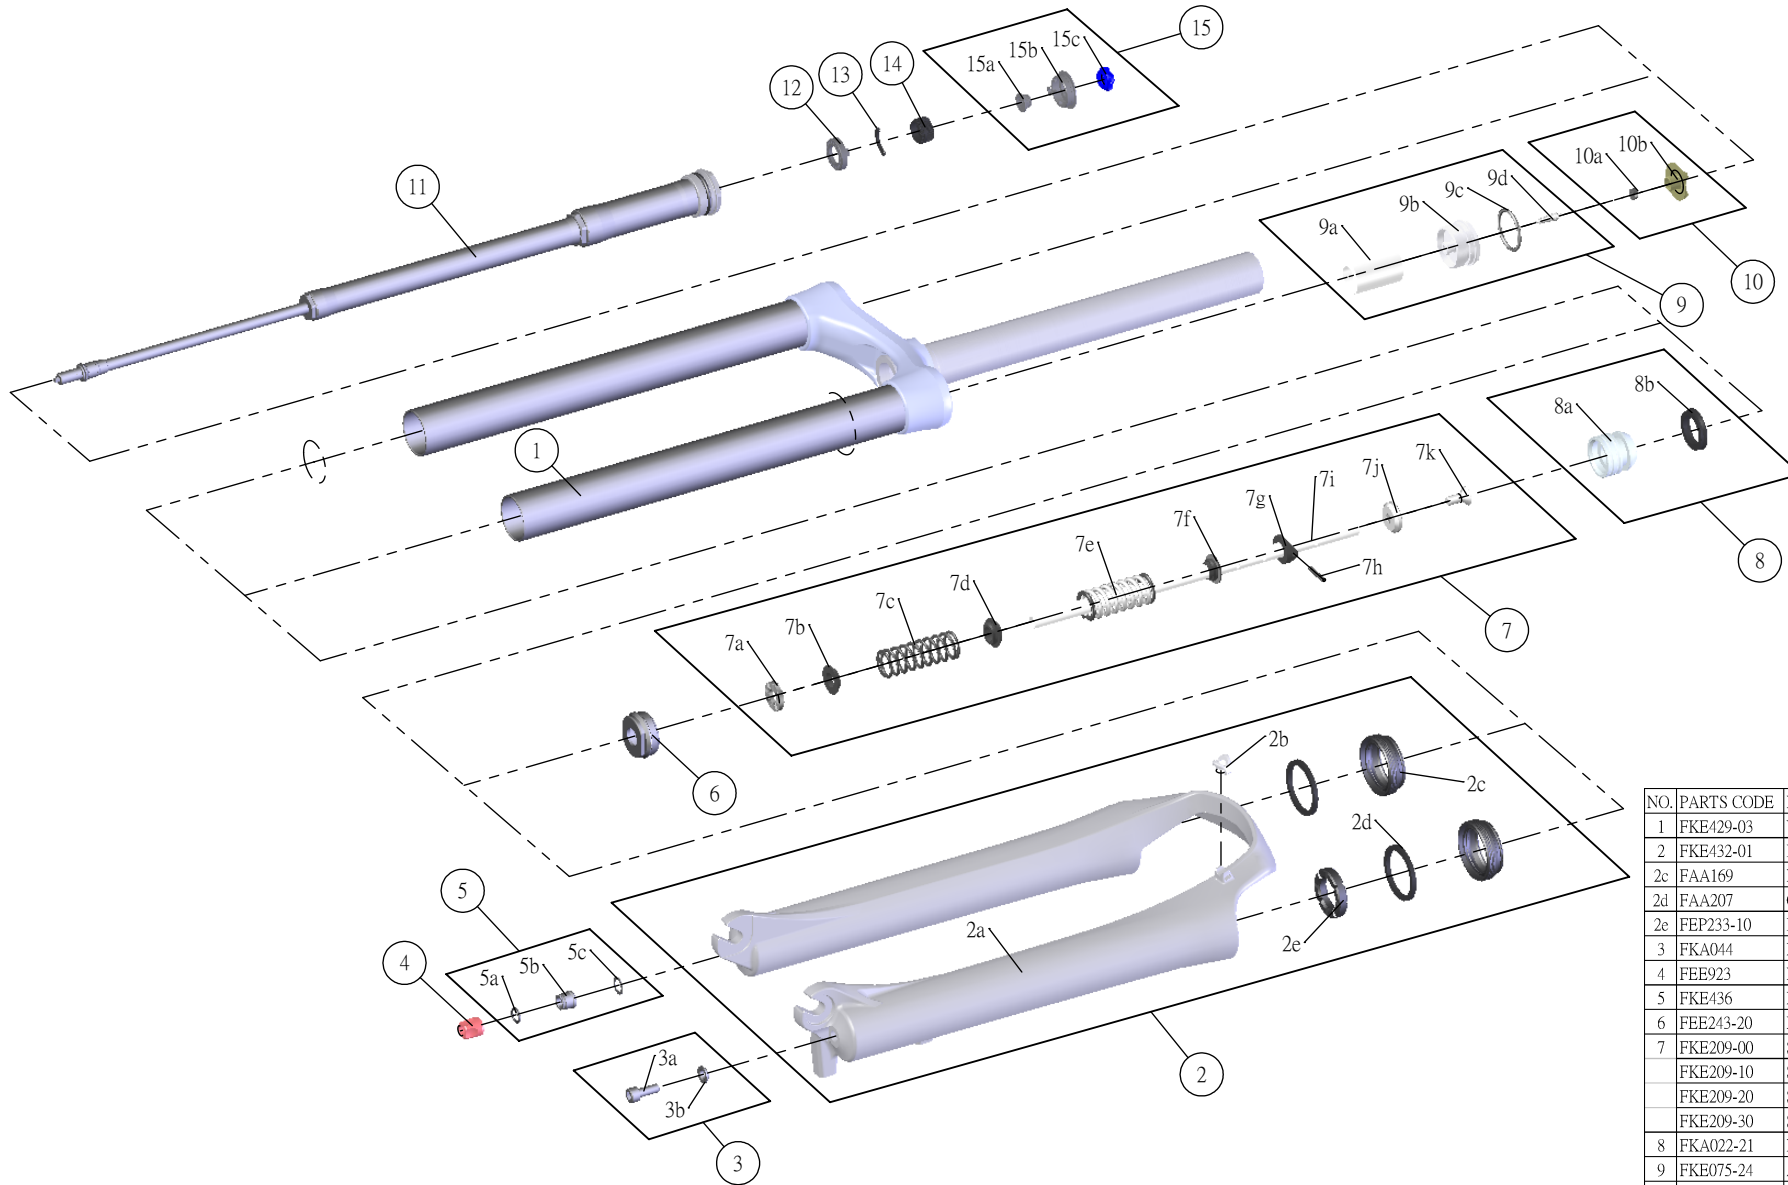

SUNTOUR

SF12EPICON-X1-DS-LO-RC-

NO.	PARTS CODE	PARTS NAME	80	100	120	140	QT
1	FKE429-03	UPPER ASSY	*	*	*	*	1
2	FKE432-01	BOTTOM CASE ASSY	*	*	*	*	1
2c	FAA169	DUST SEAL	*	*	*	*	2
2d	FAA207	OIL WIPER 32	*	*	*	*	2
2e	FEP233-10	BOTTOM BUMPER	*	*	*	*	1
3	FKA044	FIXING BOLT SET	*	*	*	*	1
4	FEE923	REBOUND KNOB	*	*	*	*	1
5	FKE436	FIXING NUT SET	*	*	*	*	1
6	FEE243-20	FORK NOSE	*	*	*	*	1
7	FKE209-00	SUPPORT TUBE ASSY			*		1
	FKE209-10	SUPPORT TUBE ASSY		*			1
	FKE209-20	SUPPORT TUBE ASSY	*				1
	FKE209-30	SUPPORT TUBE ASSY				*	1
8	FKA022-21	PISTON UNIT	*	*	*	*	1
9	FKE075-24	AIR CAP ASSY	*	*	*	*	1
10	FKE076-40	VALVE CAP ASSY	*	*	*	*	1
11	FUN072-10	LOR UNIT	*	*	*	*	1
12	FEE257	CLICK HOLDER	*	*	*	*	1
13	FEE258	ADJUST CLICK	*	*	*	*	1
14	FEE256-30	ADJUST CORE	*	*	*	*	1
15	FKE421	LO-RC KNOB ASSY	*	*	*	*	1