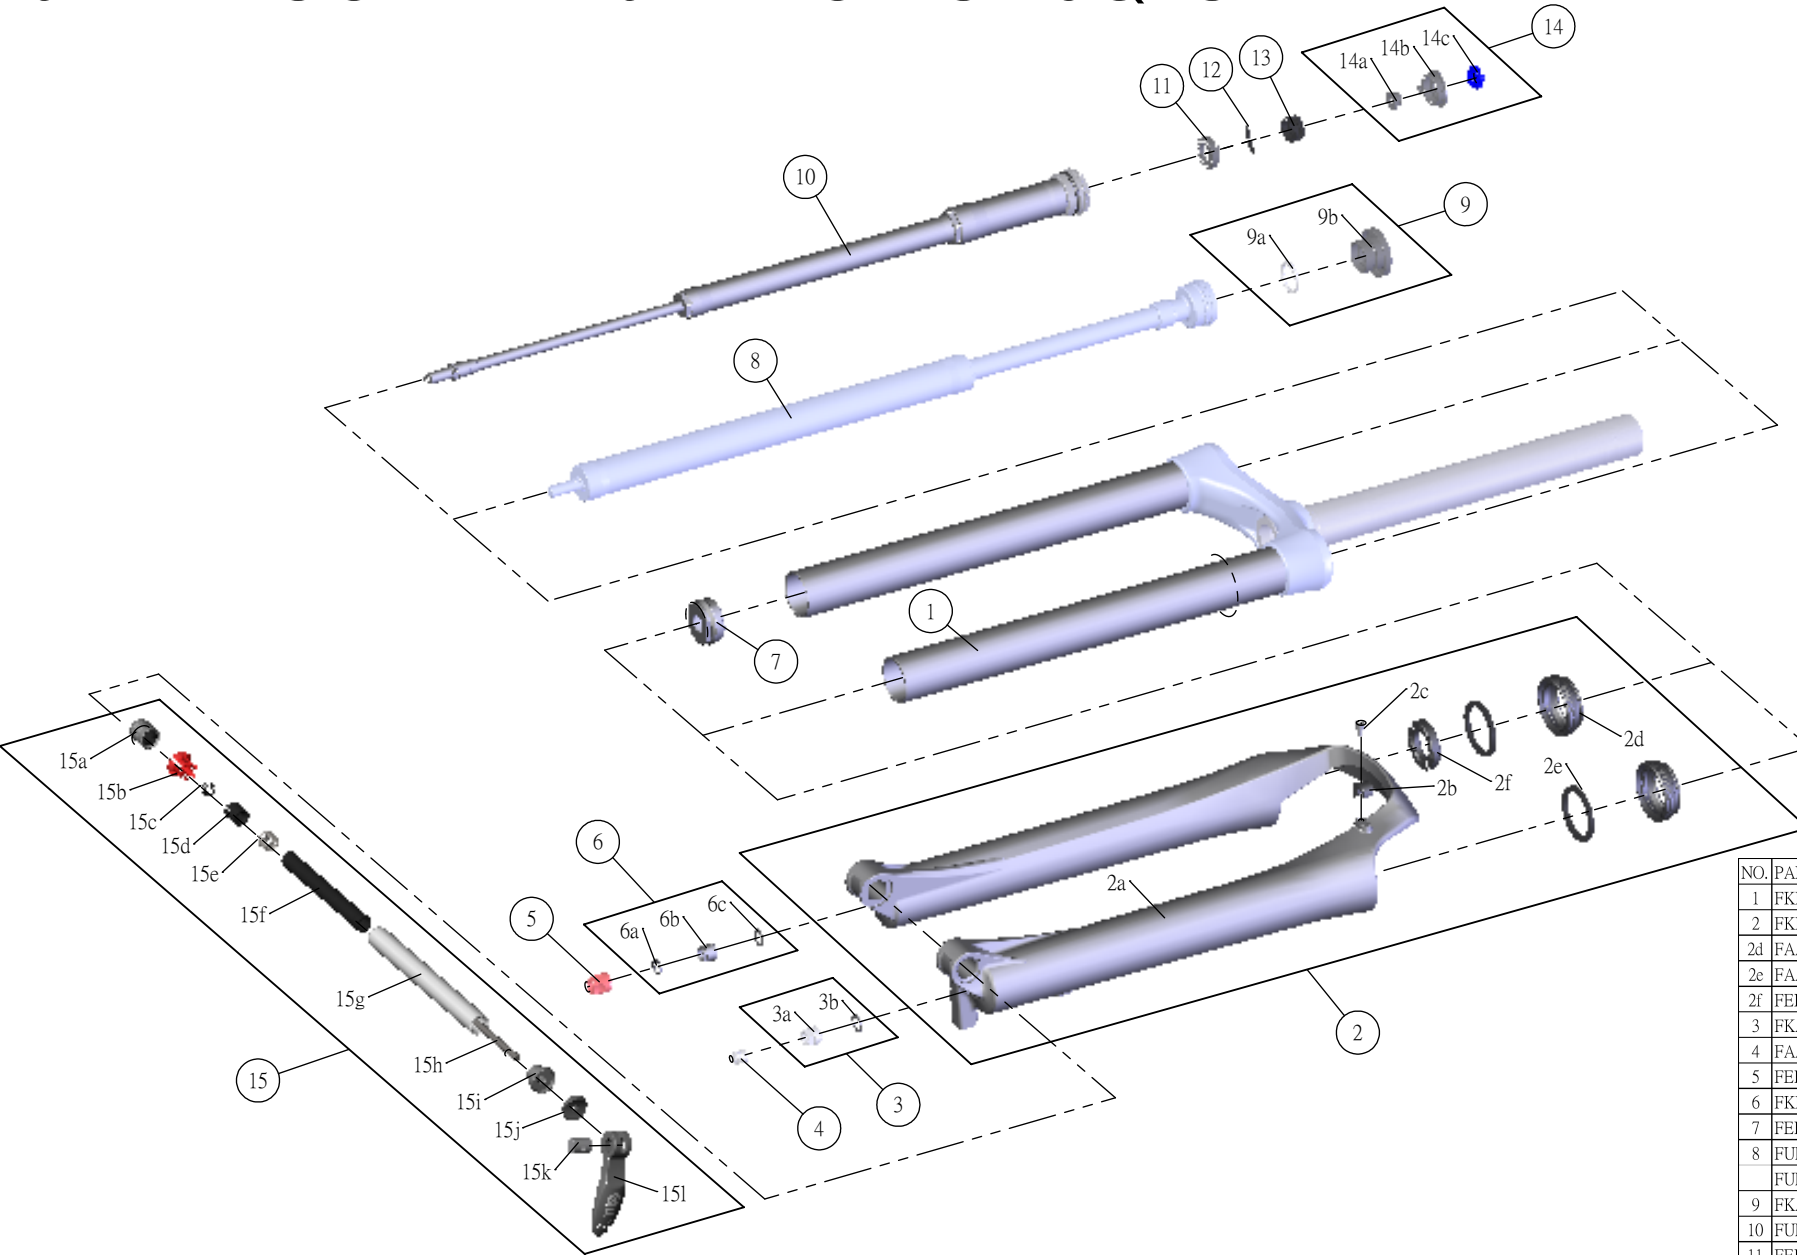

SF SUNTOUR

SF12EPICON-X1-DS-TA-LO-RC-15QLC-

NO.	PARTS CODE	PARTS NAME	140	150	QT
1	FKE429-04	UPPER ASSY	*	*	1
2	FKE229-04	BOTTOM CASE ASSY	*	*	1
2d	FAA169	DUST SEAL	*	*	2
2e	FAA207	OIL WIPER 32	*	*	2
2f	FEP233-10	BOTTOM BUMPER	*	*	1
3	FKA063-02	FIXING NUT SET	*	*	1
4	FAA150	VALVE CAP	*	*	1
5	FEE923	REBOUND KNOB	*	*	1
6	FKE436	FIXING NUT SET	*	*	1
7	FEE243-20	FORK NOSE	*	*	1
8	FUN040-05	TA UNIT	*		1
	FUN040-15	TA UNIT		*	1
9	FKA026-02	PUSH BUTTON ASSY	*	*	1
10	FUN072-10	LO-RC UNIT	*	*	1
11	FEE257	CLICK HOLDER	*	*	1
12	FEE258	ADJUST CLICK	*	*	1
13	FEE256-30	ADJUST CORE	*	*	1
14	FKE421	LO-RC KNOB ASSY	*	*	1
15	FKA069-00	QLC15 AXLE SET	*	*	1