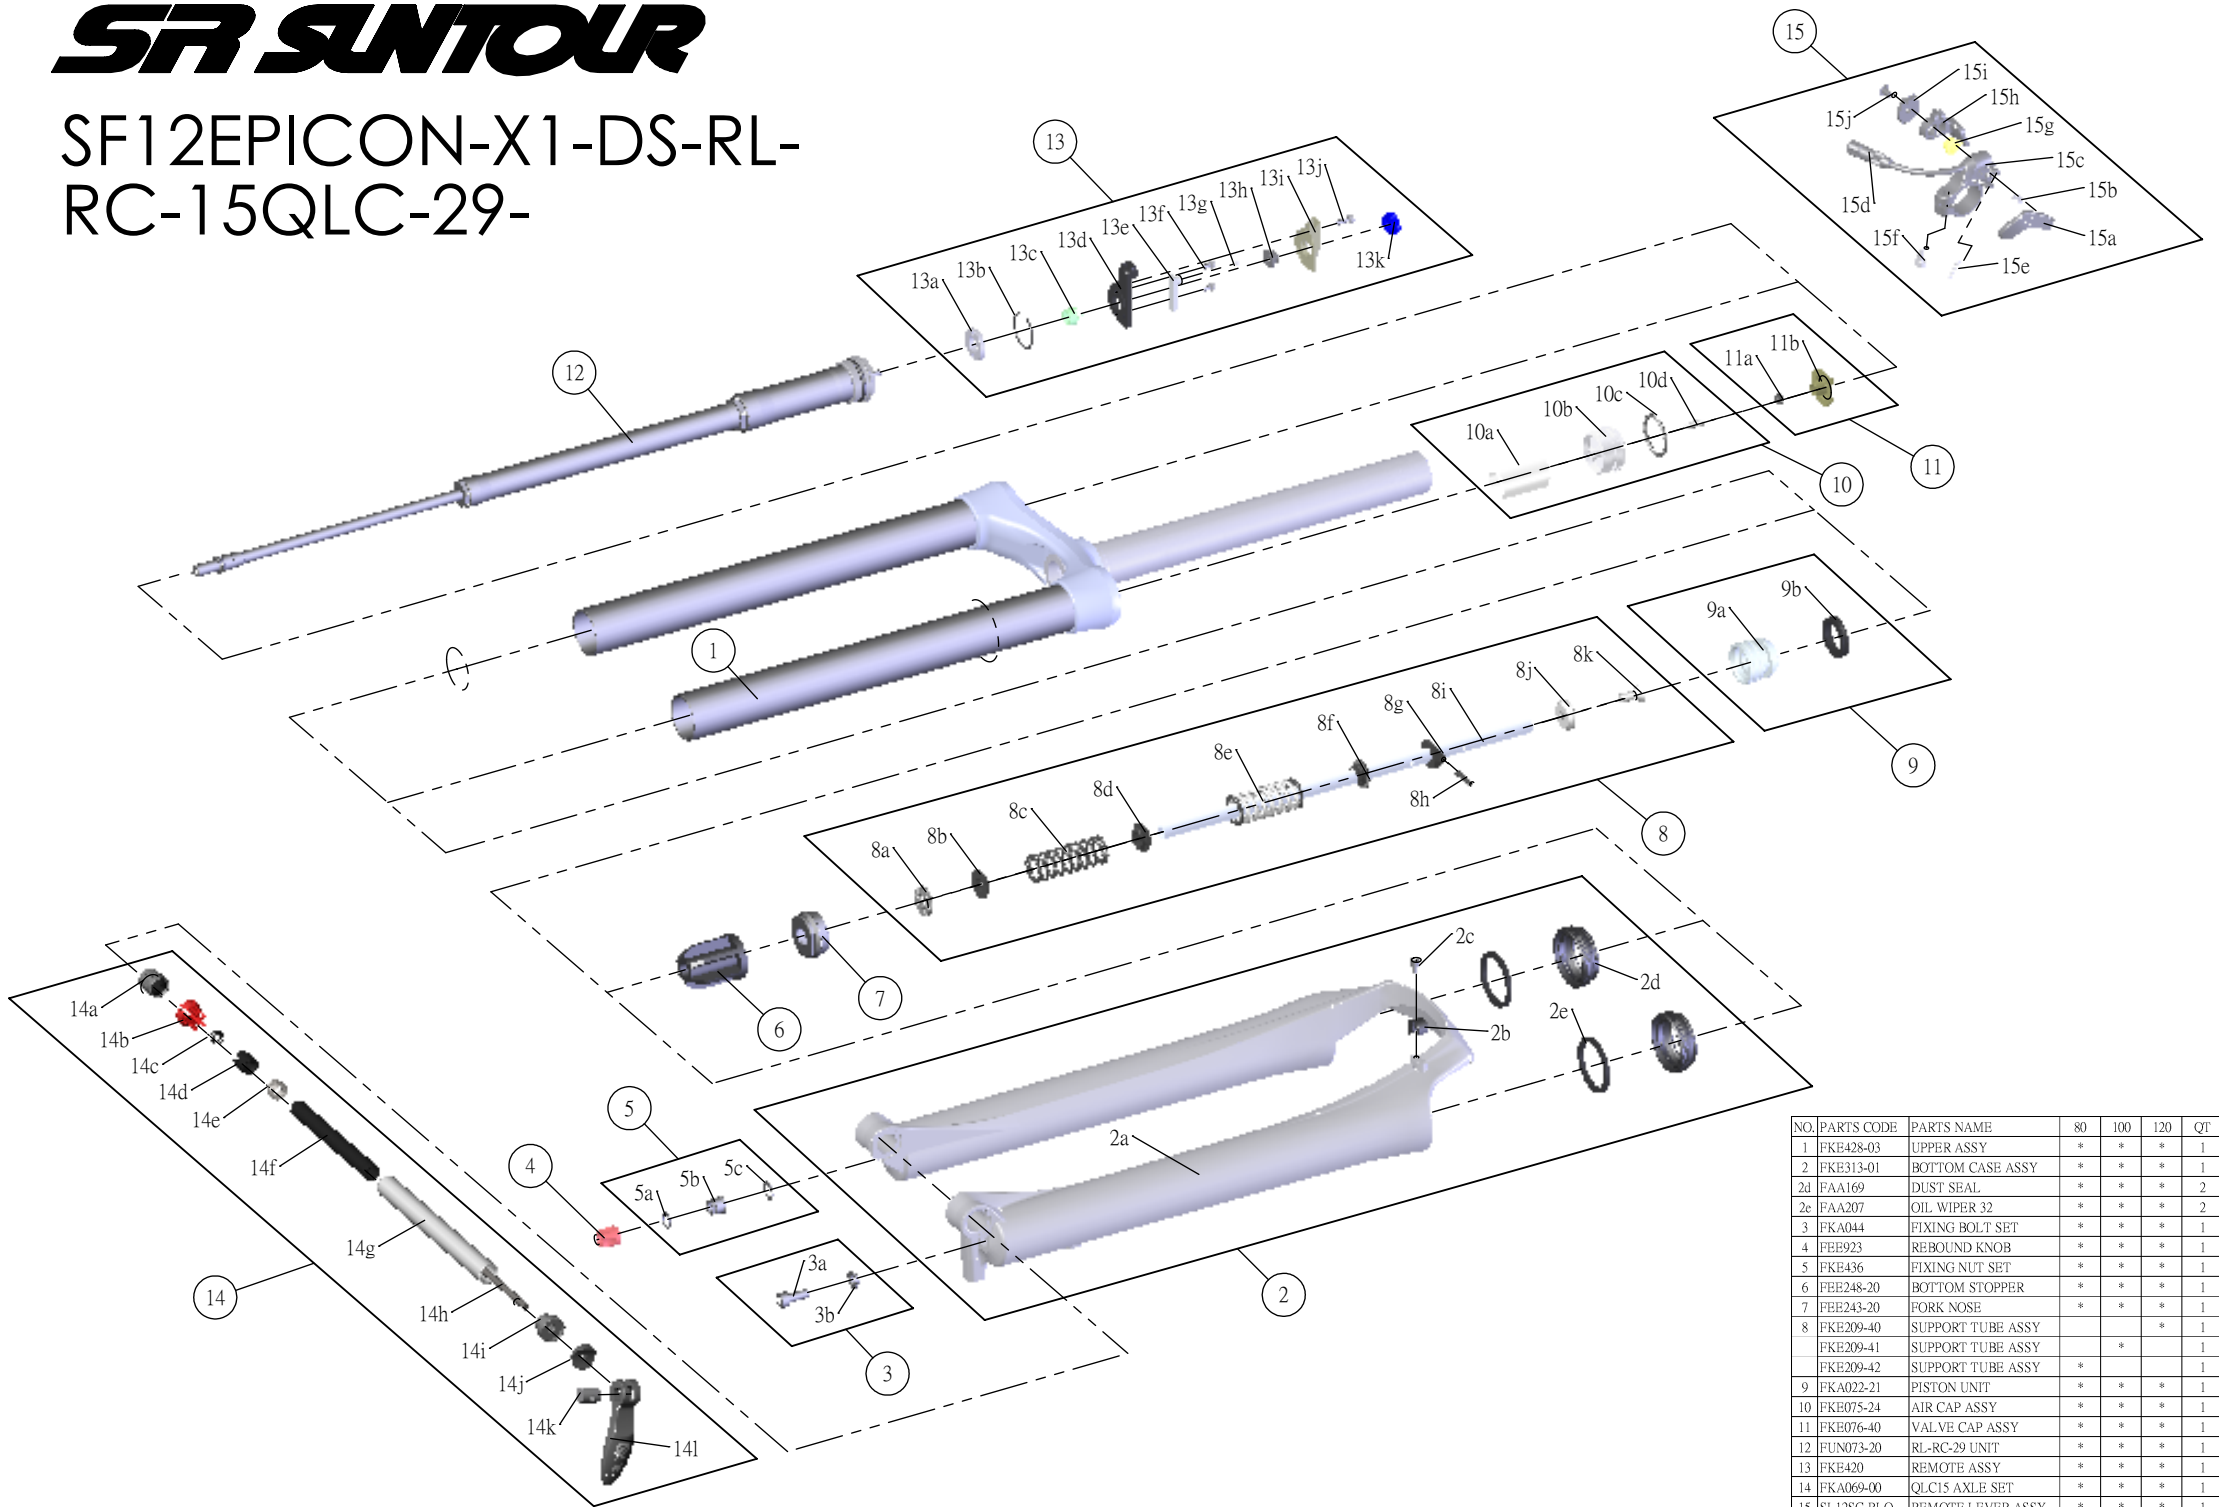

# SF SUNTOUR

SF12EPICON-X1-DS-RL-  
RC-15QLC-29-

NO.	PARTS CODE	PARTS NAME	80	100	120	QT
1	FKE428-03	UPPER ASSY	*	*	*	1
2	FKE313-01	BOTTOM CASE ASSY	*	*	*	1
2d	FAA169	DUST SEAL	*	*	*	2
2e	FAA207	OIL WIPER 32	*	*	*	2
3	FKA044	FIXING BOLT SET	*	*	*	1
4	FBE923	REBOUND KNOB	*	*	*	1
5	FKE436	FIXING NUT SET	*	*	*	1
6	FBE248-20	BOTTOM STOPPER	*	*	*	1
7	FEE243-20	FORK NOSE	*	*	*	1
8	FKE209-40	SUPPORT TUBE ASSY			*	1
	FKE209-41	SUPPORT TUBE ASSY		*		1
	FKE209-42	SUPPORT TUBE ASSY	*			1
9	FKA022-21	PISTON UNIT	*	*	*	1
10	FKE075-24	AIR CAP ASSY	*	*	*	1
11	FKE076-40	VALVE CAP ASSY	*	*	*	1
12	FUN073-20	RL-RC-29 UNIT	*	*	*	1
13	FKE420	REMOTE ASSY	*	*	*	1
14	FKA069-00	QLC15 AXLE SET	*	*	*	1
15	SL12SC-RL0	REMOTE LEVER ASSY	*	*	*	1