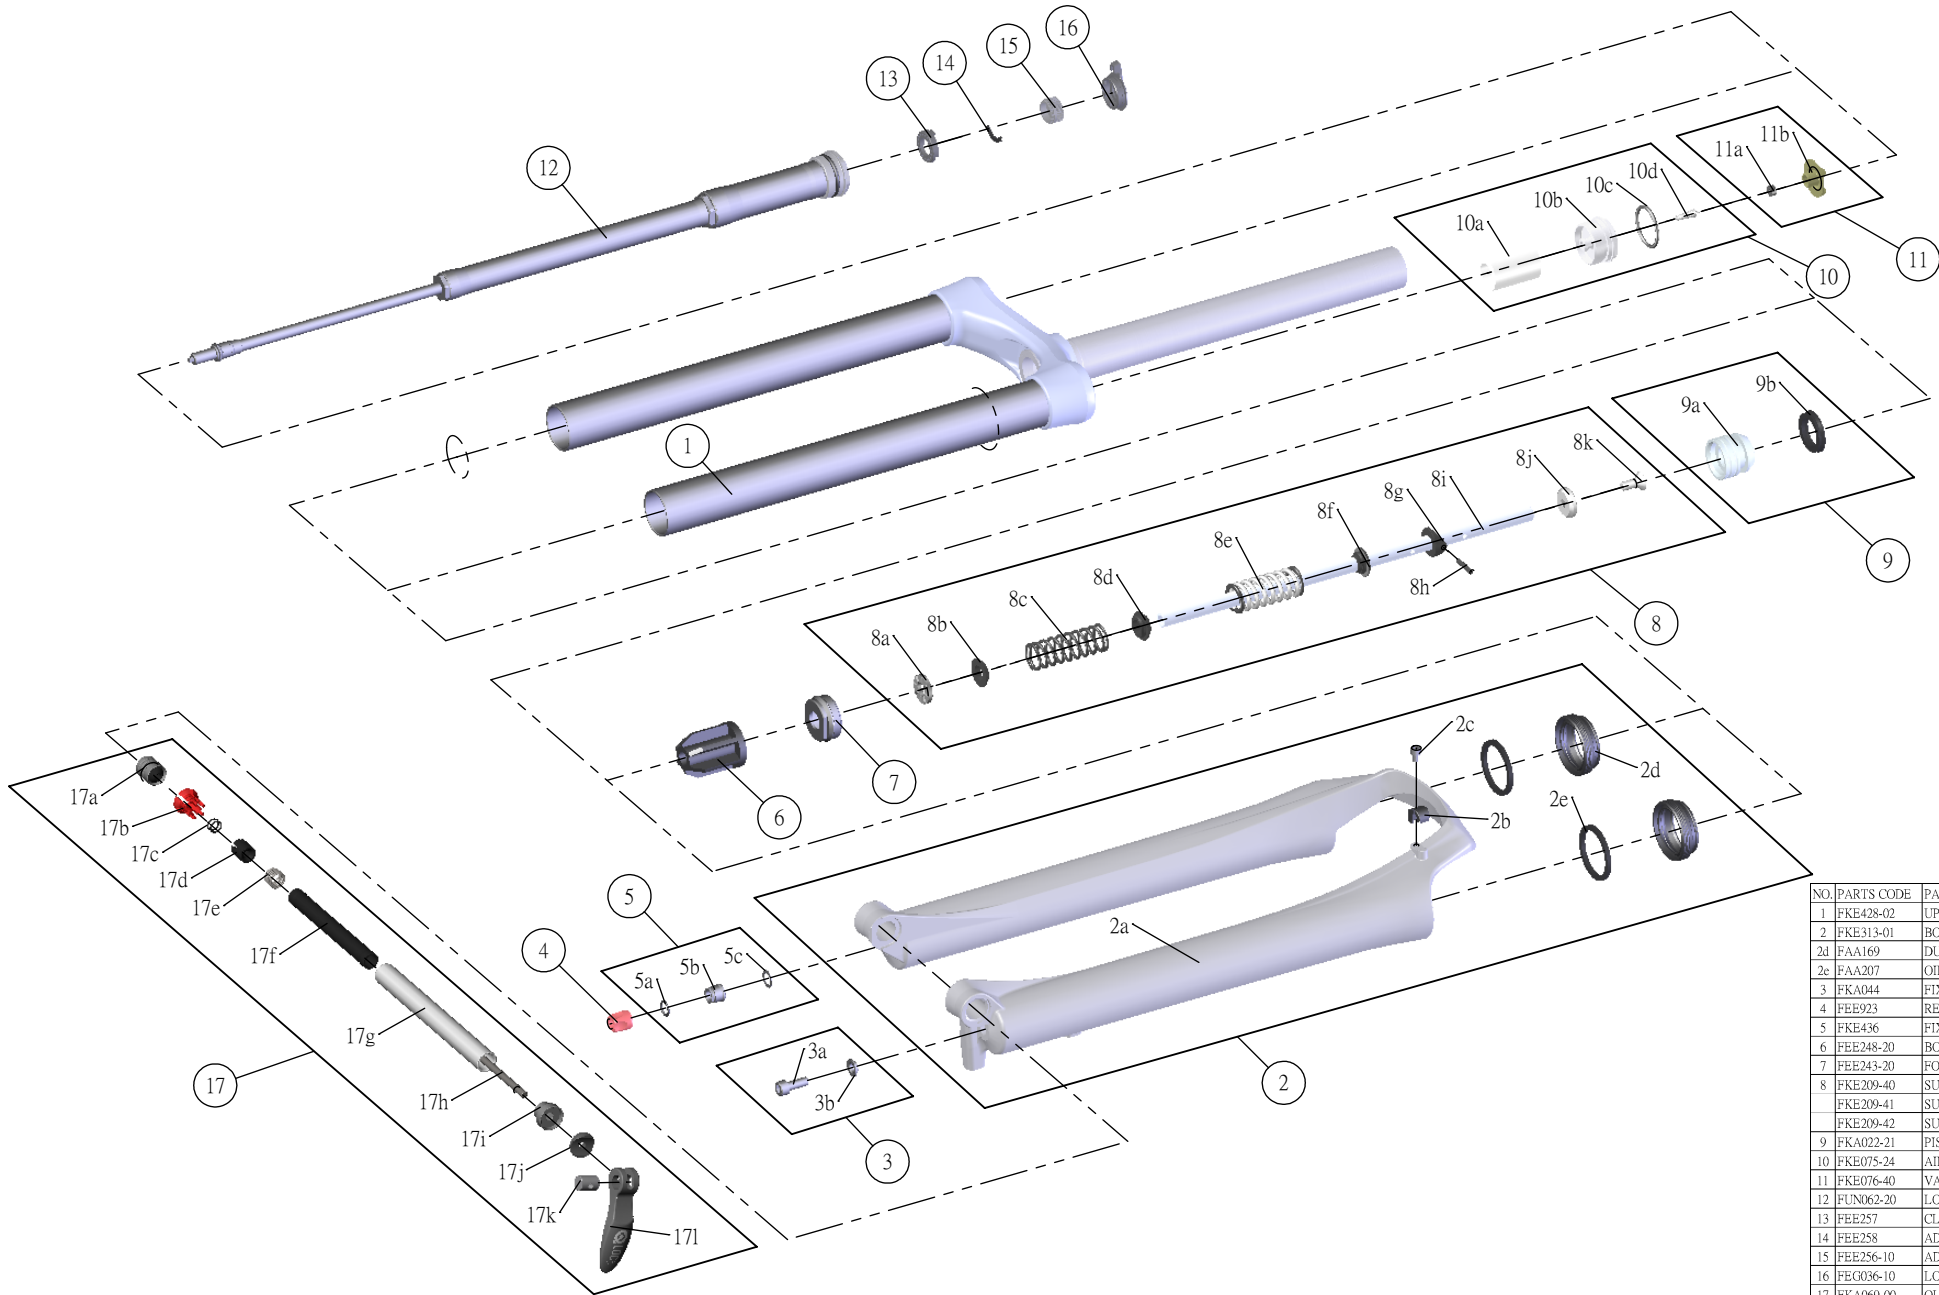

# SUNTOUR

## SF12EPICON-X1-DS-LO-R-lite-15QLC-29-

NO.	PARTS CODE	PARTS NAME	80	100	120	QT
1	FKE428-02	UPPER ASSY	*	*	*	1
2	FKE313-01	BOTTOM CASE ASSY	*	*	*	1
2d	FAA169	DUST SEAL	*	*	*	2
2e	FAA207	OIL WIPER 32	*	*	*	2
3	FKA044	FIXING BOLT SET	*	*	*	1
4	FEE923	REBOUND KNOB	*	*	*	1
5	FKE436	FIXING NUT SET	*	*	*	1
6	FEE248-20	BOTTOM STOPPER	*	*	*	1
7	FEE243-20	FORK NOSE	*	*	*	1
8	FKE209-40	SUPPORT TUBE ASSY			*	1
	FKE209-41	SUPPORT TUBE ASSY		*		1
	FKE209-42	SUPPORT TUBE ASSY	*			1
9	FKA022-21	PISTON UNIT	*	*	*	1
10	FKE075-24	AIR CAP ASSY	*	*	*	1
11	FKE076-40	VALVE CAP ASSY	*	*	*	1
12	FUN062-20	LOR UNIT	*	*	*	1
13	FEE257	CLICK HOLDER	*	*	*	1
14	FEE258	ADJUST CLICK	*	*	*	1
15	FEE256-10	ADJUST CORE	*	*	*	1
16	FEG036-10	LOCK OUT KNOB	*	*	*	1
17	FKA069-00	QLC15 AXLE SET	*	*	*	1