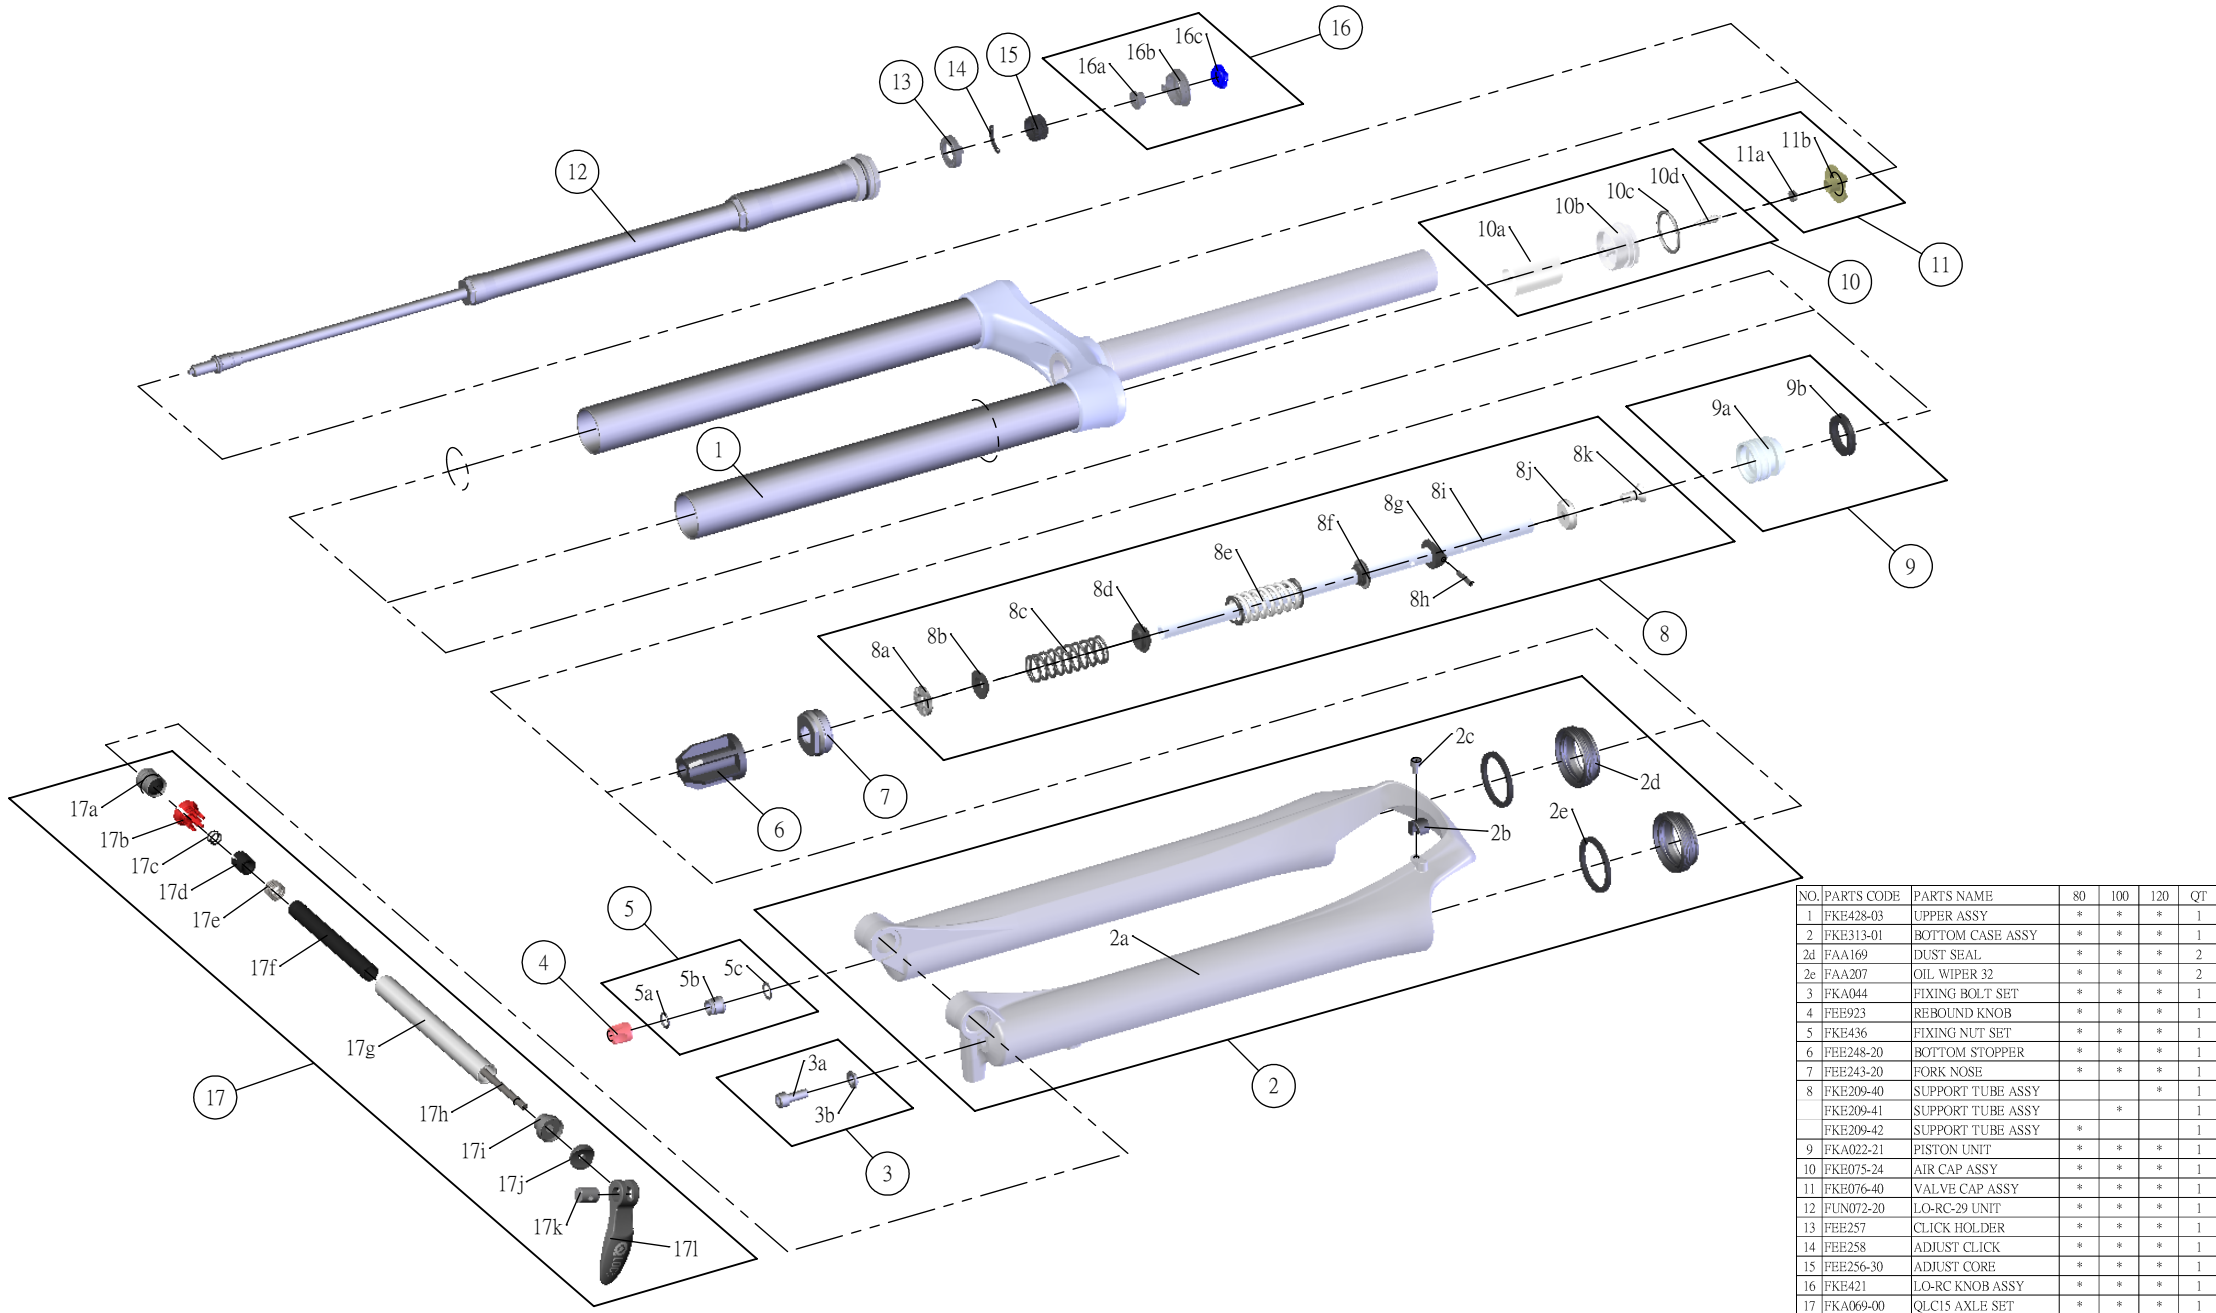

SF SUNTOUR

SF12EPICON-X1-DS-LO-RC-15QLC-29-

NO.	PARTS CODE	PARTS NAME	80	100	120	QT
1	FKE428-03	UPPER ASSY	*	*	*	1
2	FKE313-01	BOTTOM CASE ASSY	*	*	*	1
2d	FAA169	DUST SEAL	*	*	*	2
2e	FAA207	OIL WIPER 32	*	*	*	2
3	FKA044	FIXING BOLT SET	*	*	*	1
4	FBE923	REBOUND KNOB	*	*	*	1
5	FKE436	FIXING NUT SET	*	*	*	1
6	FBE248-20	BOTTOM STOPPER	*	*	*	1
7	FBE243-20	FORK NOSE	*	*	*	1
8	FKE209-40	SUPPORT TUBE ASSY			*	1
	FKE209-41	SUPPORT TUBE ASSY		*		1
	FKE209-42	SUPPORT TUBE ASSY	*			1
9	FKA022-21	PISTON UNIT	*	*	*	1
10	FKE075-24	AIR CAP ASSY	*	*	*	1
11	FKE076-40	VALVE CAP ASSY	*	*	*	1
12	FUN072-20	LO-RC-29 UNIT	*	*	*	1
13	FBE257	CLICK HOLDER	*	*	*	1
14	FBE258	ADJUST CLICK	*	*	*	1
15	FBE256-30	ADJUST CORE	*	*	*	1
16	FKE421	LO-RC KNOB ASSY	*	*	*	1
17	FKA069-00	QLC15 AXLE SET	*	*	*	1