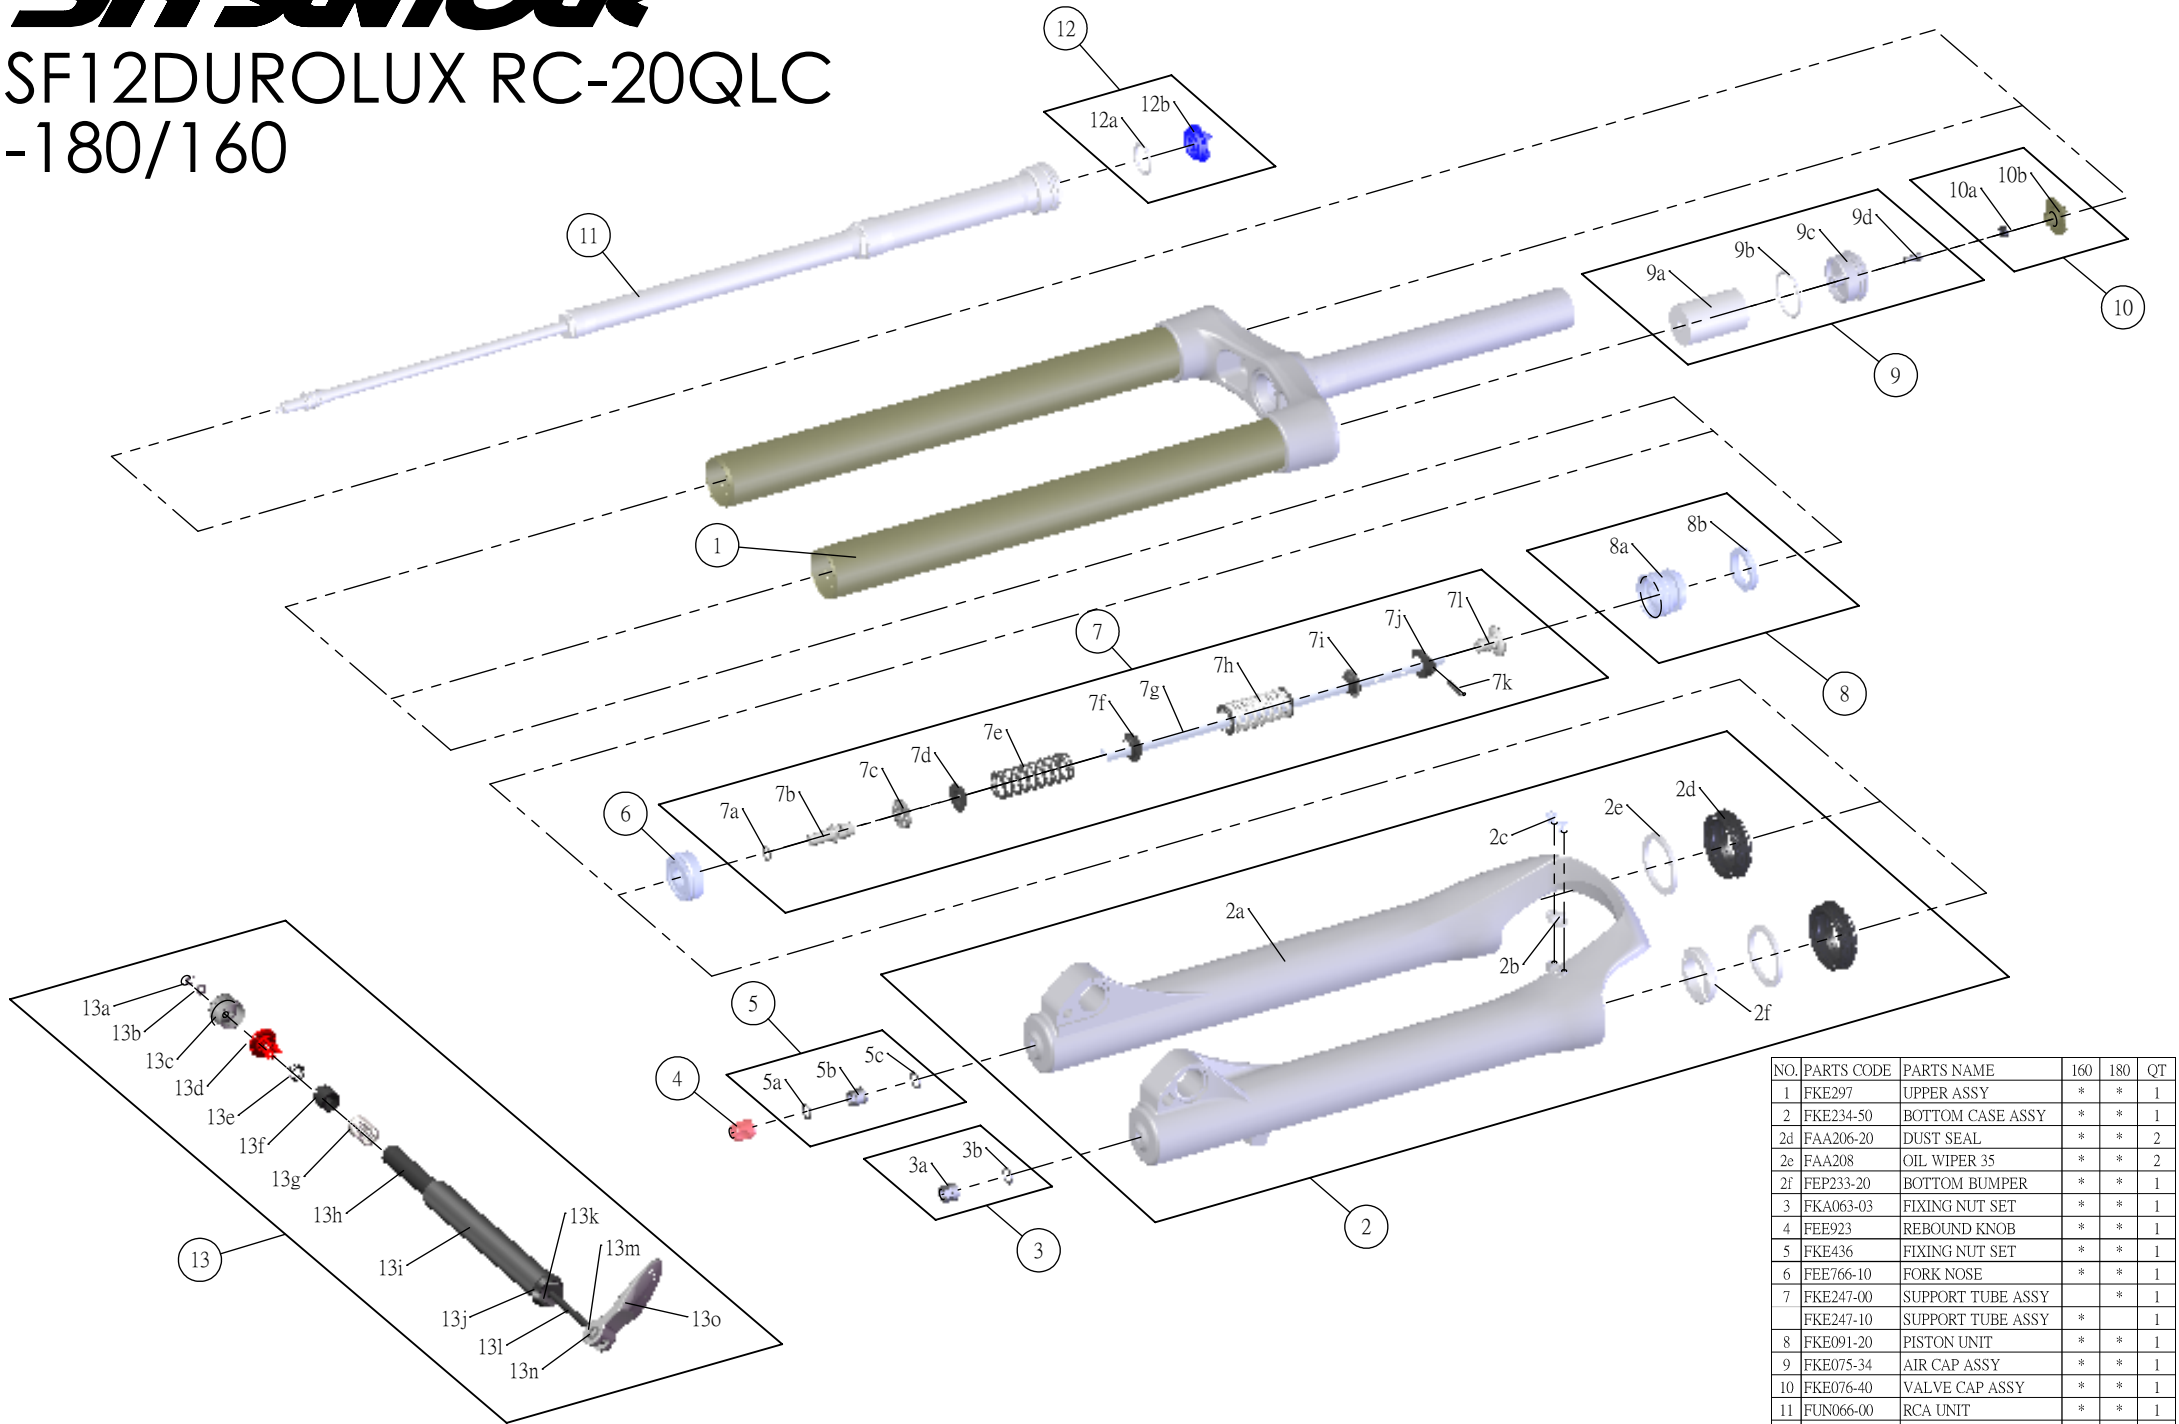

# SF SUNTOUR

## SF12DUROLUX RC-20QLC -180/160

NO.	PARTS CODE	PARTS NAME	160	180	QT
1	FKE297	UPPER ASSY	*	*	1
2	FKE234-50	BOTTOM CASE ASSY	*	*	1
2d	FAA206-20	DUST SEAL	*	*	2
2e	FAA208	OIL WIPER 35	*	*	2
2f	FEP233-20	BOTTOM BUMPER	*	*	1
3	FKA063-03	FIXING NUT SET	*	*	1
4	FEE923	REBOUND KNOB	*	*	1
5	FKE436	FIXING NUT SET	*	*	1
6	FEE766-10	FORK NOSE	*	*	1
7	FKE247-00	SUPPORT TUBE ASSY	*	*	1
	FKE247-10	SUPPORT TUBE ASSY	*	*	1
8	FKE091-20	PISTON UNIT	*	*	1
9	FKE075-34	AIR CAP ASSY	*	*	1
10	FKE076-40	VALVE CAP ASSY	*	*	1
11	FUN066-00	RCA UNIT	*	*	1
12	FKE441	ADJUST KNOB ASSY	*	*	1
13	FKA068-00	QLC20 AXLE SET	*	*	1