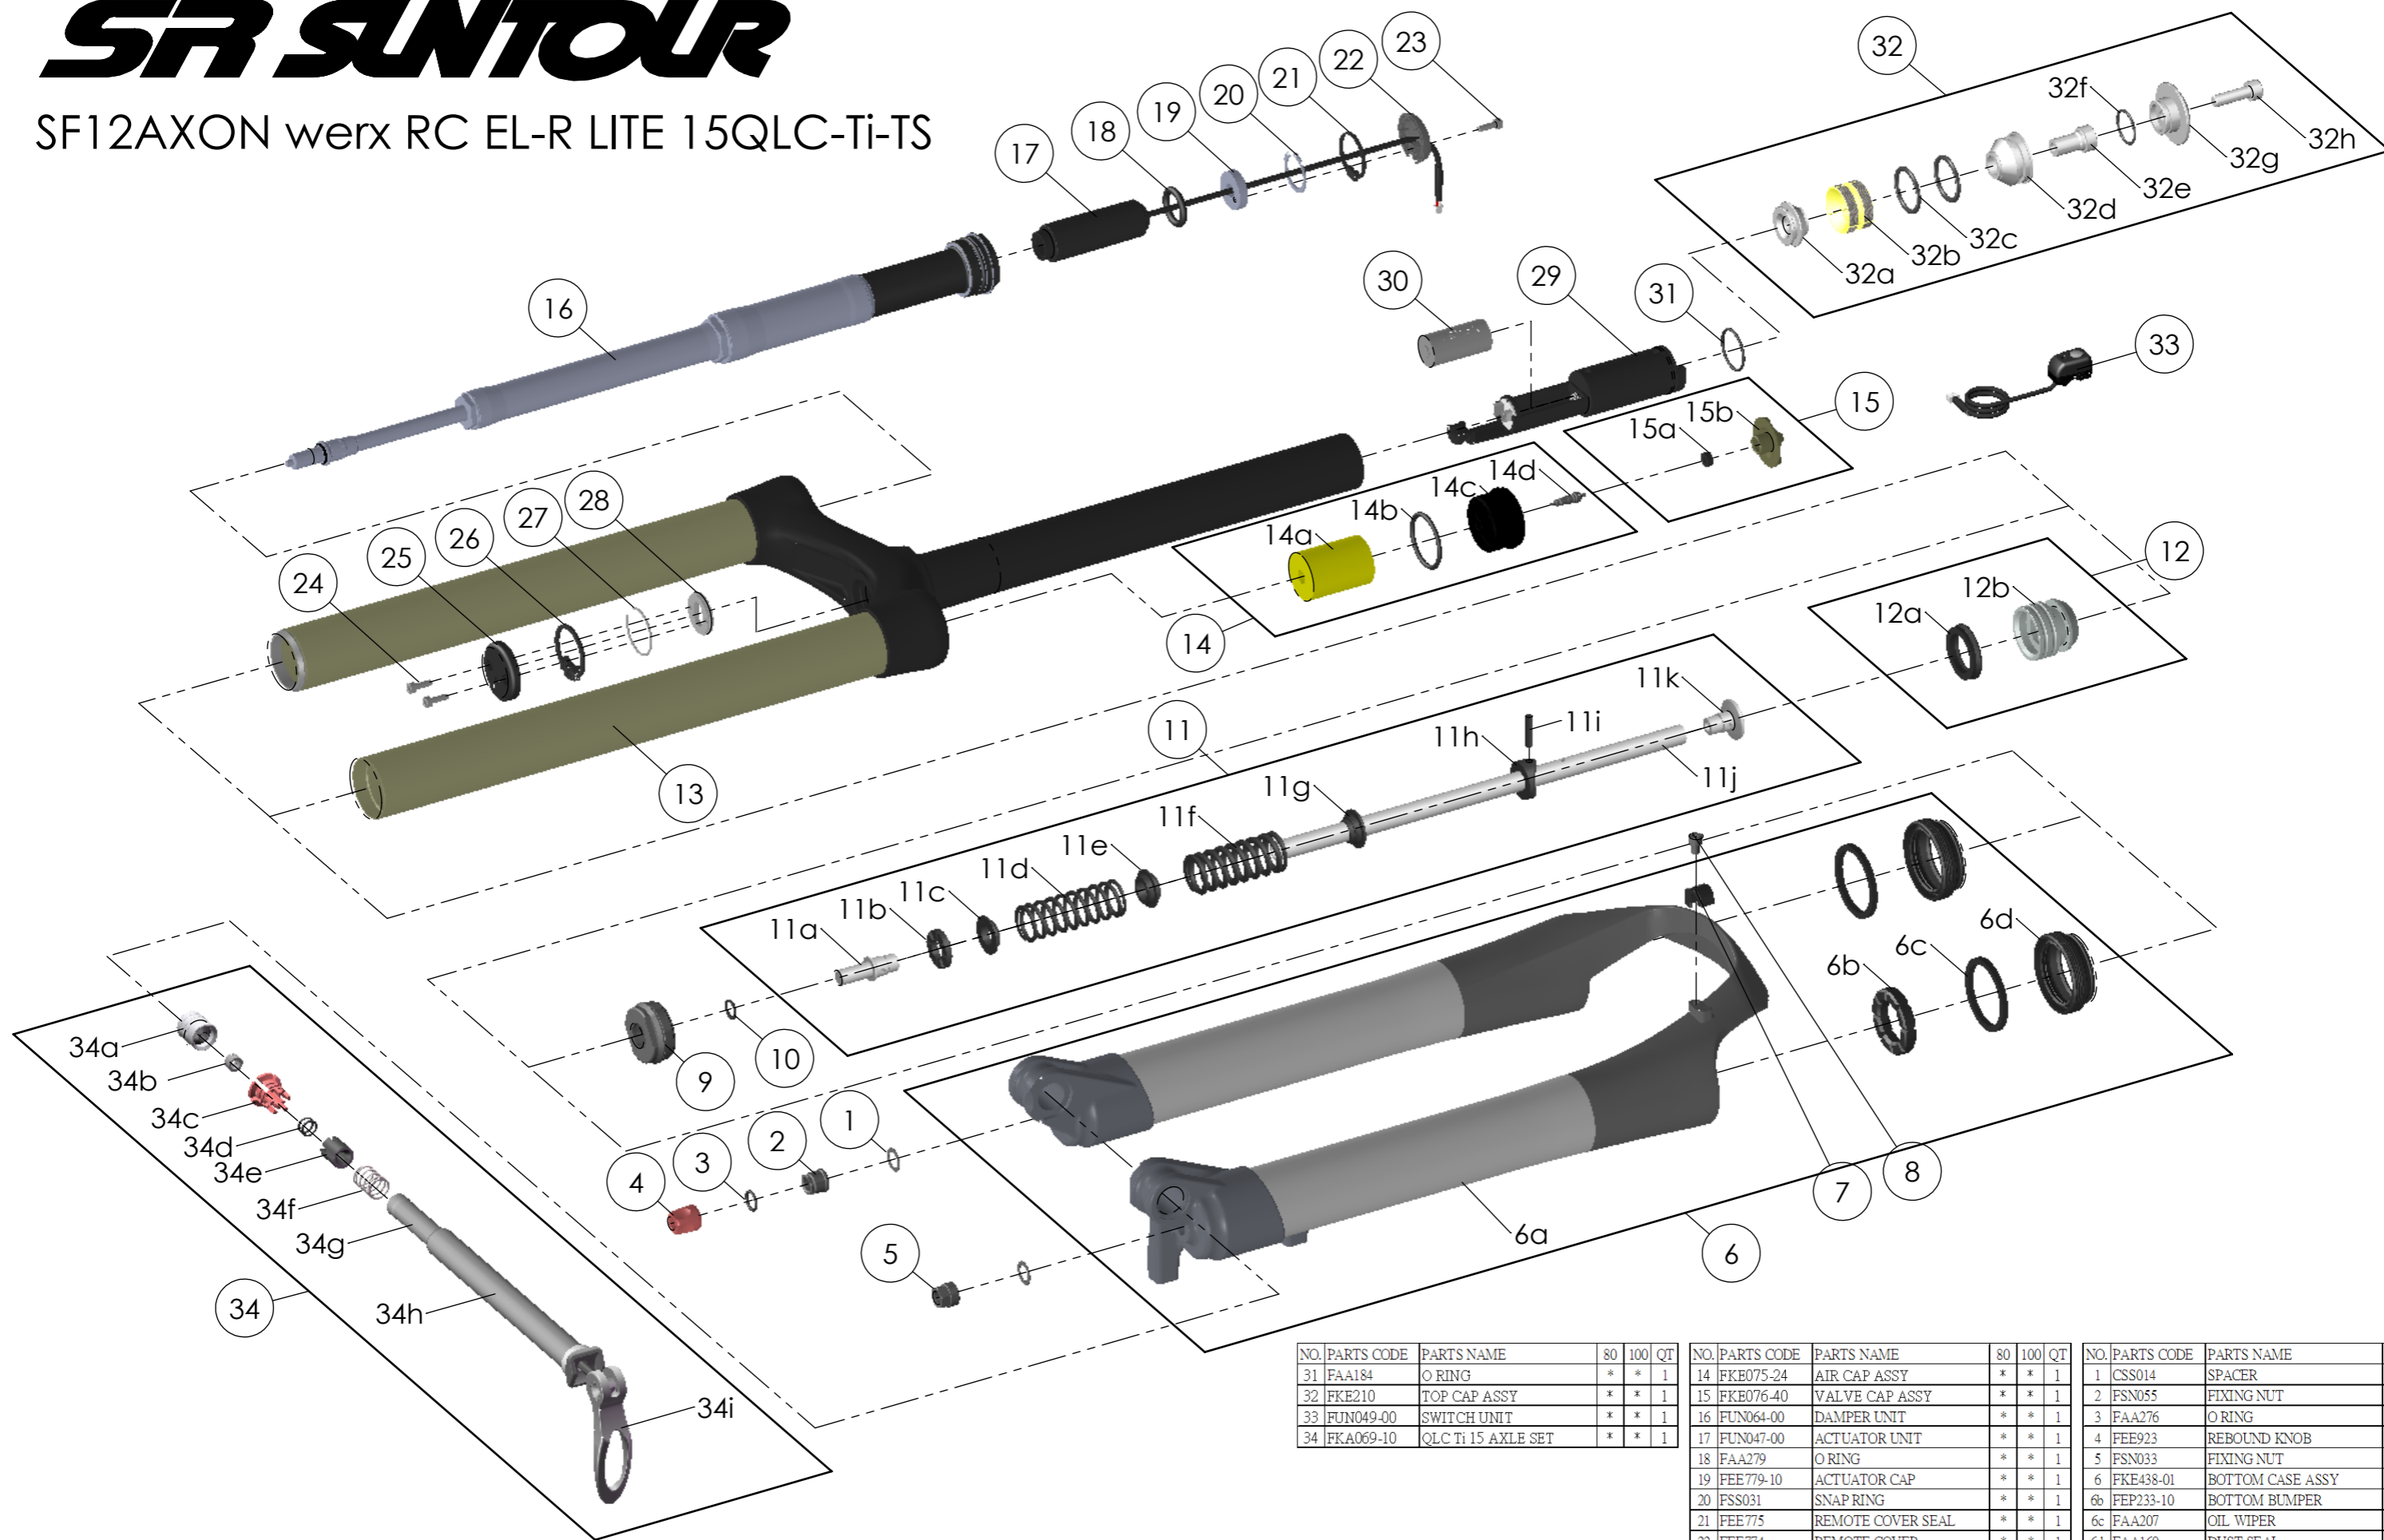

SR SUNTOUR

SF12AXON werx RC EL-R LITE 15QLC-Ti-TS

NO.	PARTS CODE	PARTS NAME	80	100	QT	NO.	PARTS CODE	PARTS NAME	80	100	QT	NO.	PARTS CODE	PARTS NAME	80	100	QT
31	FAA184	O RING	*	*	1	14	FKE075-24	AIR CAP ASSY	*	*	1	1	CSS014	SPACER	*	*	2
32	FKE210	TOP CAP ASSY	*	*	1	15	FKE076-40	VALVE CAP ASSY	*	*	1	2	FSN055	FIXING NUT	*	*	1
33	FUN049-00	SWITCH UNIT	*	*	1	16	FUN064-00	DAMPER UNIT	*	*	1	3	FAA276	O RING	*	*	1
34	FKA069-10	QLC Ti 15 AXLE SET	*	*	1	17	FUN047-00	ACTUATOR UNIT	*	*	1	4	FEE923	REBOUND KNOB	*	*	1
						18	FAA279	O RING	*	*	1	5	FSN033	FIXING NUT	*	*	1
						19	FEE779-10	ACTUATOR CAP	*	*	1	6	FKE438-01	BOTTOM CASE ASSY	*	*	1
						20	FSS031	SNAP RING	*	*	1	6b	FEP233-10	BOTTOM BUMPER	*	*	1
						21	FEE775	REMOTE COVER SEAL	*	*	1	6c	FAA207	OIL WIPER	*	*	2
						22	FEE774	REMOTE COVER	*	*	1	6d	FAA169	DUST SEAL	*	*	2
						23	FSB091-30	FISING BOLT	*	*	1	7	FEE797	BRAKE HOSE GUIDE	*	*	1
						24	FSB091-30	FISING BOLT	*	*	2	8	FSB153	GUIDE FIXING BOLT	*	*	1
						25	FEE776	LOWER COVER	*	*	1	9	FEE243-20	FORK NOSE	*	*	1
						26	FEE777	LOWER COVER SEAL	*	*	1	10	FAA175	O RING	*	*	1
						27	FSS001	SNAP WIRE	*	*	1		FKE115-10		*	*	1
						28	FEE780	FIXING PLATE	*	*	1		FKE115-00	SUPPORT TUBE ASSY	*	*	1
						29	FUN048-00	CONTROLLER UNIT	*	*	1	12	FKA022-20	PISTON UNIT	*	*	1
						30	FAA285	BATTERY	*	*	1	13	FKE437-01	UPPER ASSY	*	*	1