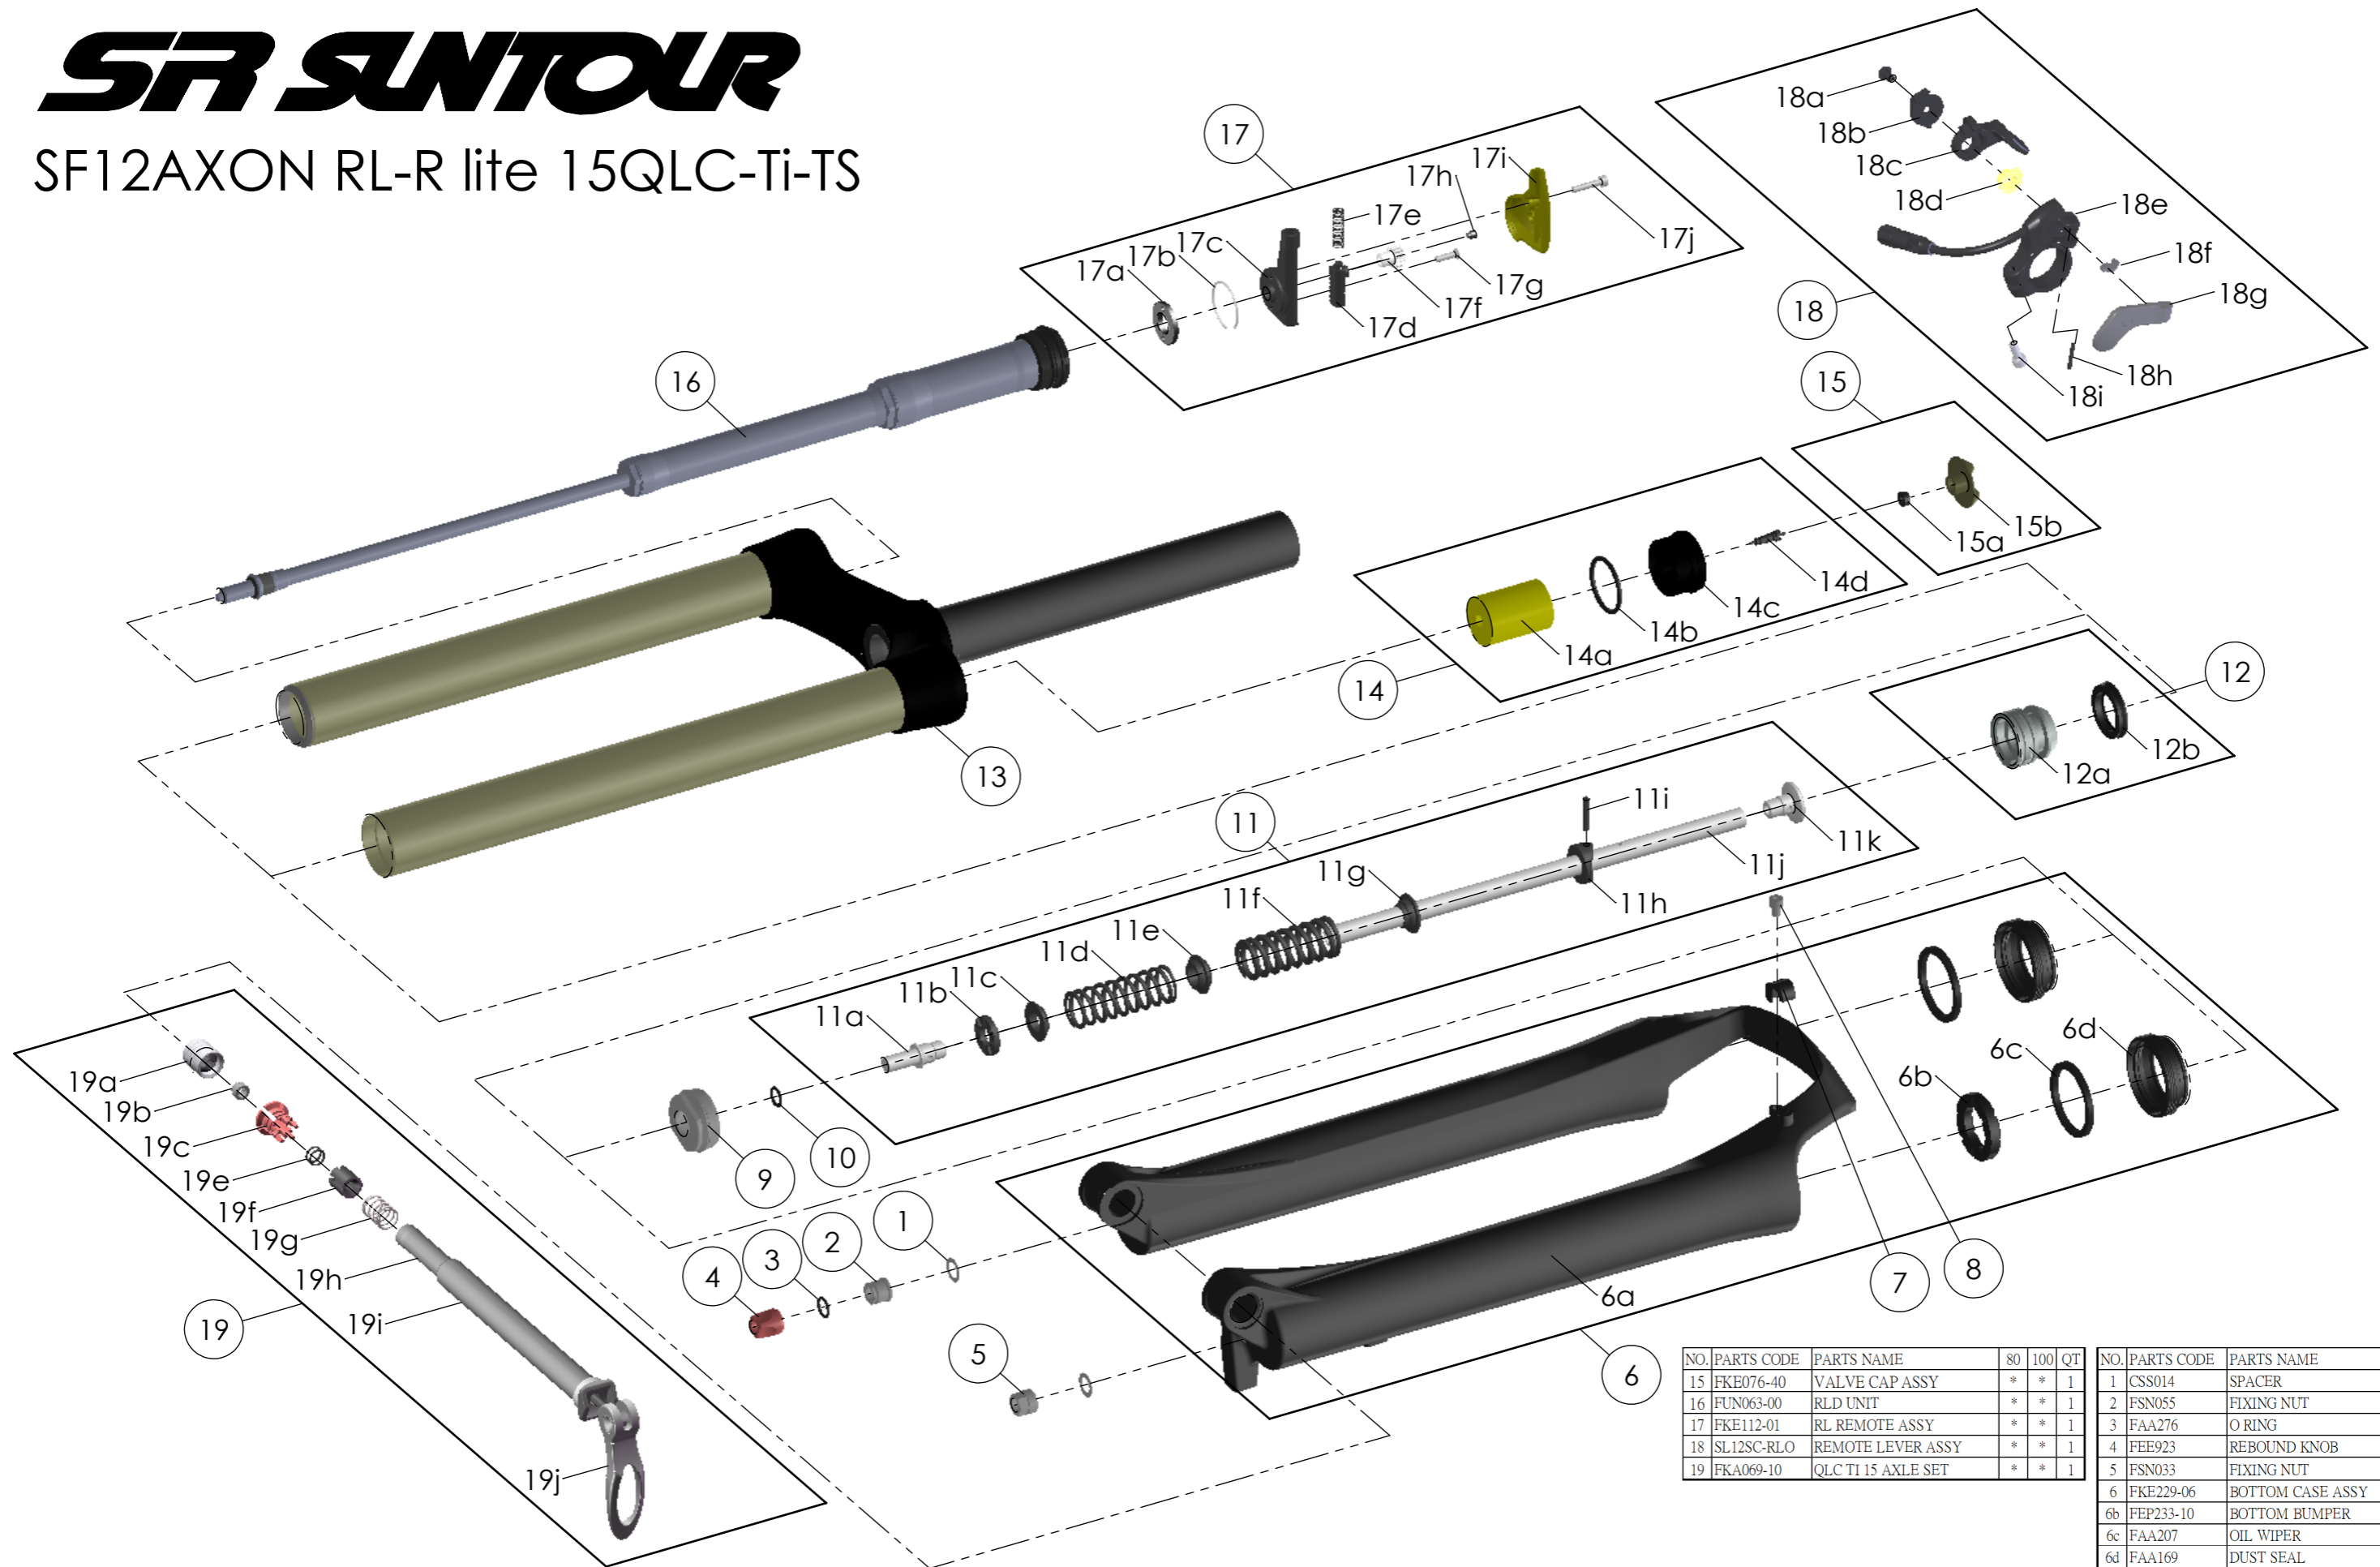

SF SUNTOUR

SF12AXON RL-R lite 15QLC-Ti-TS

NO.	PARTS CODE	PARTS NAME	80	100	QT
15	FKE076-40	VALVE CAP ASSY	*	*	1
16	FUN063-00	RLD UNIT	*	*	1
17	FKE112-01	RL REMOTE ASSY	*	*	1
18	SL12SC-RLO	REMOTE LEVER ASSY	*	*	1
19	FKA069-10	QLC TI 15 AXLE SET	*	*	1

NO.	PARTS CODE	PARTS NAME	80	100	QT
1	CSS014	SPACER	*	*	2
2	FSN055	FIXING NUT	*	*	1
3	FAA276	O RING	*	*	1
4	FEE923	REBOUND KNOB	*	*	1
5	FSN033	FIXING NUT	*	*	1
6	FKE229-06	BOTTOM CASE ASSY	*	*	1
6b	FEP233-10	BOTTOM BUMPER	*	*	1
6c	FAA207	OIL WIPER	*	*	2
6d	FAA169	DUST SEAL	*	*	2
7	FEE797	BRAKE HOSE GUIDE	*	*	1
8	FSB153	GUIDE FIXING BOLT	*	*	1
9	FEE243-20	FORK NOSE	*	*	1
10	FAA175	O RING	*	*	1
11	FKE115-10	SUPPORT TUBE ASSY	*	*	1
	FKE115-00		*	*	1
12	FKA022-20	PISTON UNIT	*	*	1
13	FKE437-02	UPPER ASSY	*	*	1
14	FKE075-24	AIR CAP ASSY	*	*	1