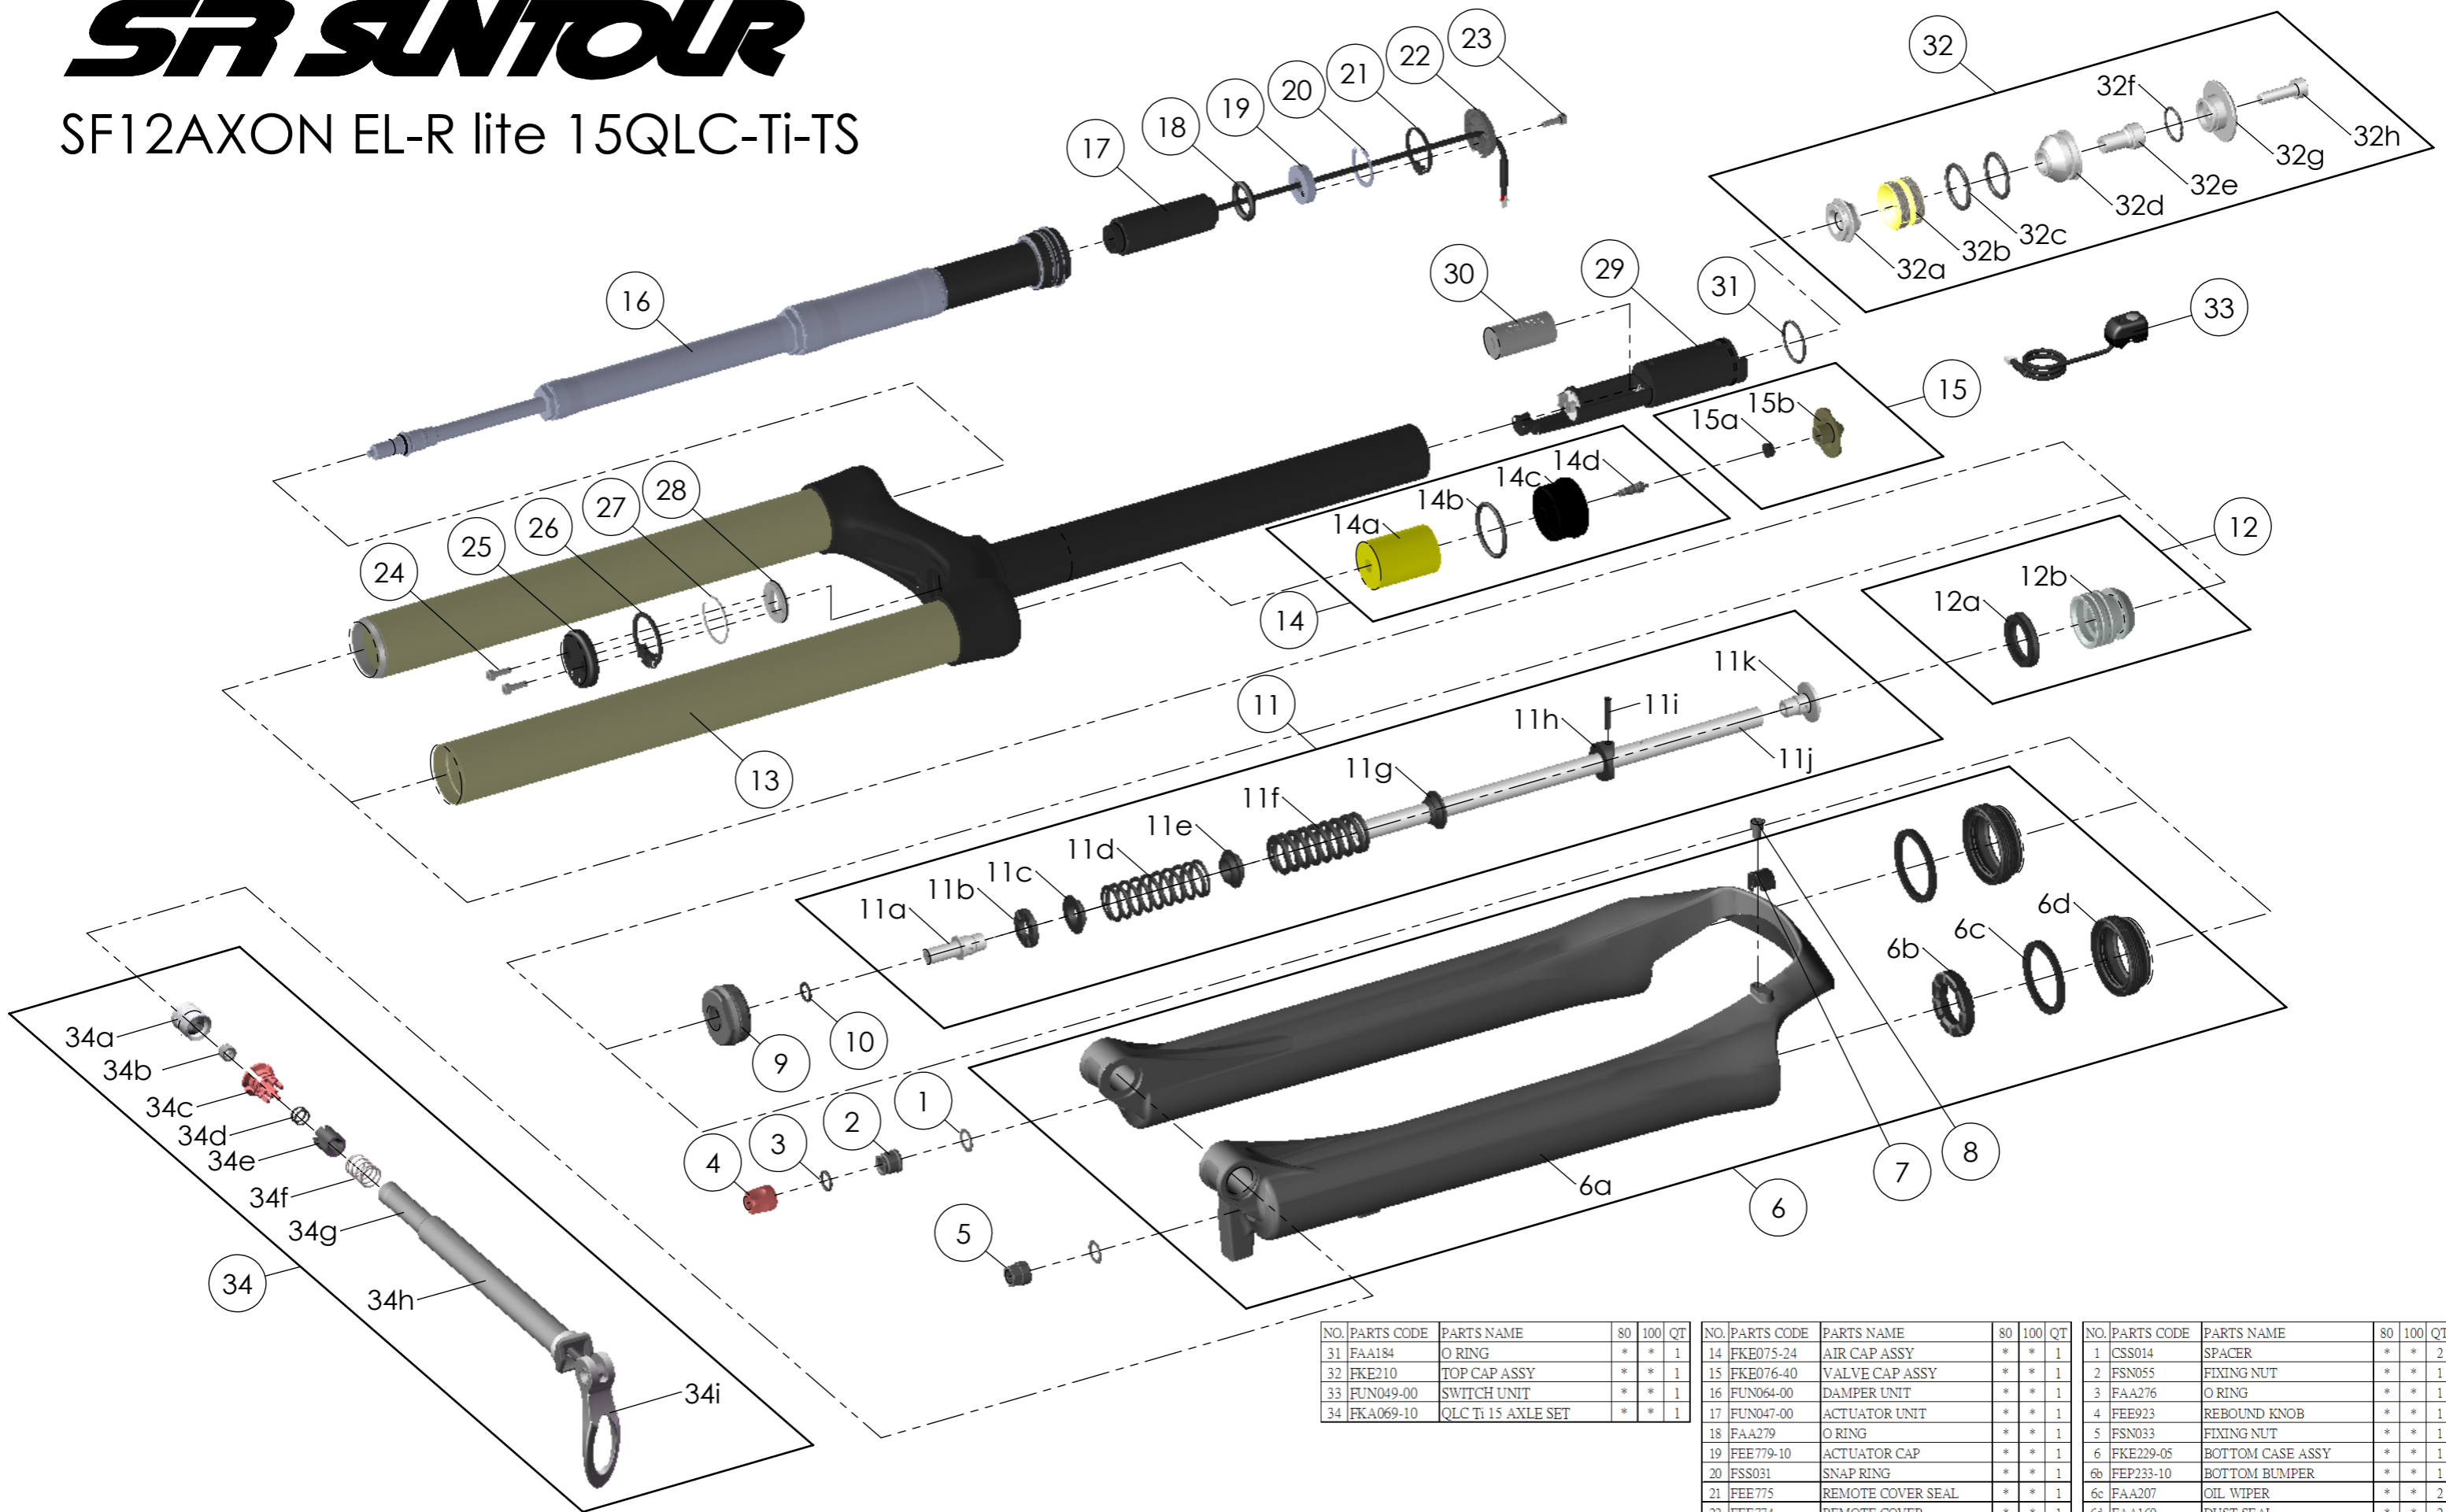

SF SUNTOUR

SF12AXON EL-R lite 15QLC-Ti-TS

NO.	PARTS CODE	PARTS NAME	80	100	QT
31	FAA184	O RING	*	*	1
32	FKE210	TOP CAP ASSY	*	*	1
33	FUN049-00	SWITCH UNIT	*	*	1
34	FKA069-10	QLC Ti 15 AXLE SET	*	*	1

NO.	PARTS CODE	PARTS NAME	80	100	QT
1	CSS014	SPACER	*	*	2
2	FSN055	FIXING NUT	*	*	1
3	FAA276	O RING	*	*	1
4	FEE923	REBOUND KNOB	*	*	1
5	FSN033	FIXING NUT	*	*	1
6	FKE229-05	BOTTOM CASE ASSY	*	*	1
6b	FEP233-10	BOTTOM BUMPER	*	*	1
6c	FAA207	OIL WIPER	*	*	2
6d	FAA169	DUST SEAL	*	*	2
7	FEE797	BRAKE HOSE GUIDE	*	*	1
8	FSB153	GUIDE FIXING BOLT	*	*	1
9	FEE243-20	FORK NOSE	*	*	1
10	FAA175	O RING	*	*	1
11	FKE115-10	SUPPORT TUBE ASSY	*	*	1
12	FKA022-20	PISTON UNIT	*	*	1
13	FKE437-01	UPPER ASSY	*	*	1