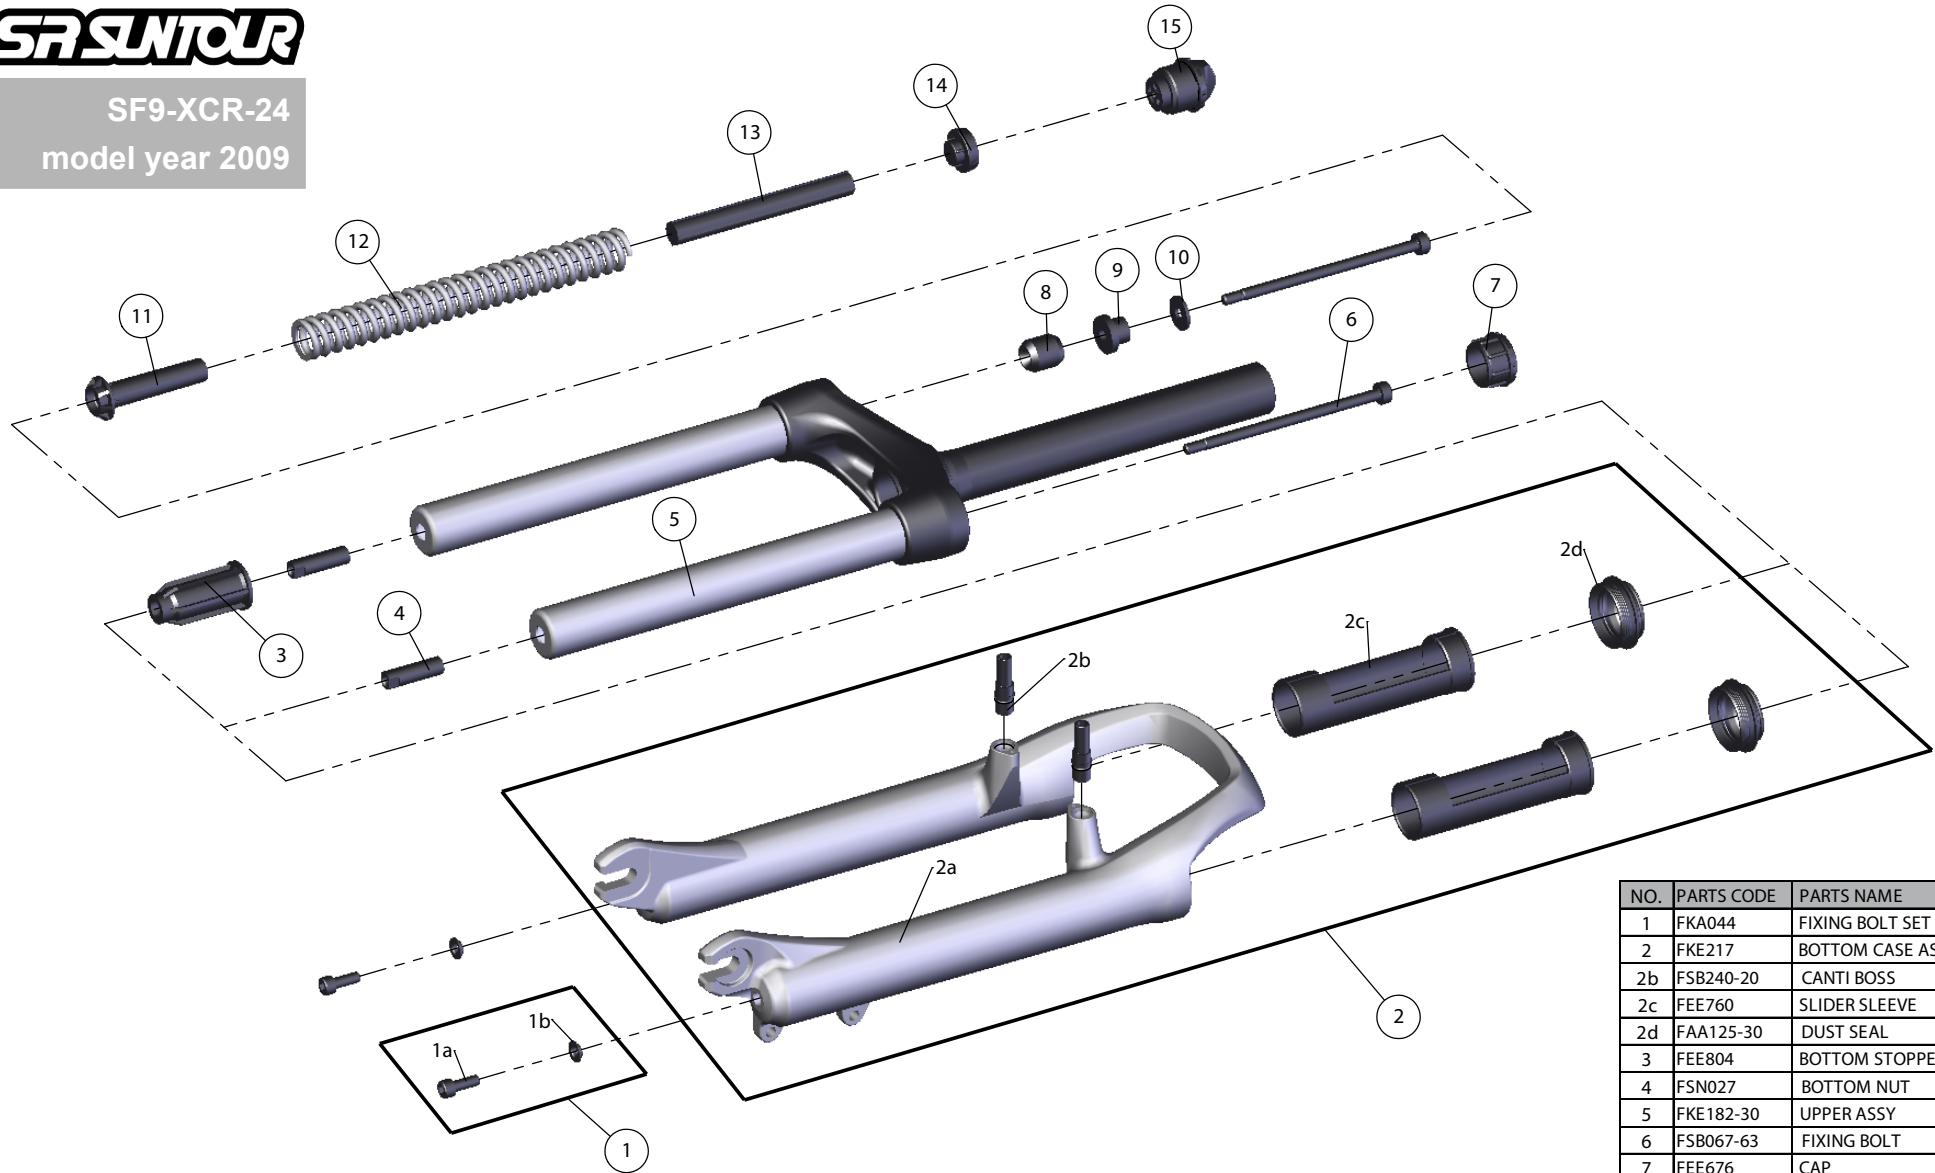

SUNTOUR

SF9-XCR-24
model year 2009

NO.	PARTS CODE	PARTS NAME	50	63	QT
1	FKA044	FIXING BOLT SET	*	*	2
2	FKE217	BOTTOM CASE ASSY	*	*	1
2b	FSB240-20	CANTI BOSS	*	*	2
2c	FEE760	SLIDER SLEEVE	*	*	2
2d	FAA125-30	DUST SEAL	*	*	2
3	FEE804	BOTTOM STOPPER	*	*	1
4	FSN027	BOTTOM NUT	*	*	2
5	FKE182-30	UPPER ASSY	*	*	1
6	FSB067-63	FIXING BOLT	*	*	2
7	FEE676	CAP	*	*	1
8	FEP086	REBOUND RUBBER	*	*	1
9	FEE452	REBOUND SPACER	*		1
10	FSW042	WASHER	*	*	1
11	FEE765	SPRING GUIDE LOWER	*	*	1
12	FEP413	MAIN SPRING	*		1
	FEP416			*	1
13	FEP131-08	DAMPER	*	*	1
14	FEE389-30	SPRING GUIDE	*	*	1
15	FKE008-10	ADJUSTER ASSY	*	*	1